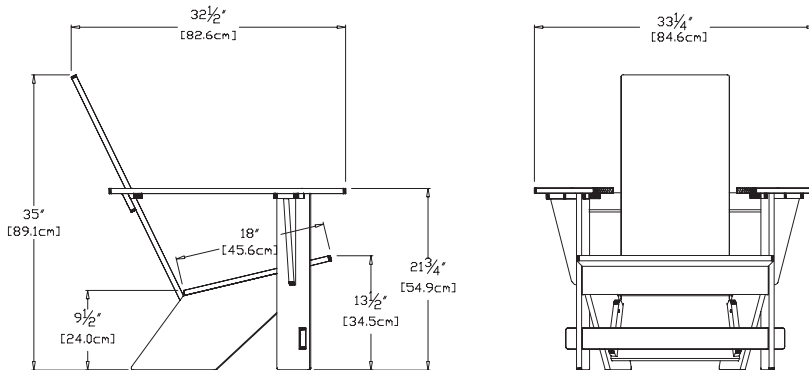

sand: AD-WAC-SD

evergreen: AD-WAC-EG

navy blue: AD-WAC-NB

collection: adirondack
material: 100% recycled HDPE
dimensions: width: 33.25" (84.6cm)
 depth: 32.5" (82.6cm)
 height: 35" (89.1cm)
weight: 41 lbs (17.7kg)

collection: adirondack
material: 100% recycled HDPE

shipping dimensions: 28" x 5.5" x 38"
shipping weight: 47 lbs (21.3kg)

shipped knocked down
 some assembly required