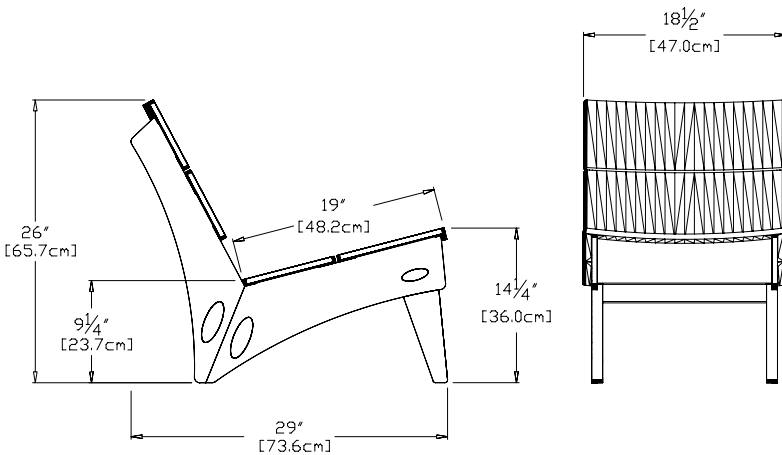

**sky:** LG-VANG-SB

**sand:** LG-VANG-SD

**evergreen:** LG-VANG-EG

**navy blue:** LG-VANG-NB

**collection:** lounge  
**material:** 100% recycled HDPE  
**dimensions:** width: 18.5" (47.0cm)  
 depth: 29" (73.6cm)  
 height: 26" (65.7cm)  
**weight:** 26 lbs (11.8kg)

**208**  
 reclaimed  
 milk jugs

**shipping dimensions:** 30" x 20" x 10"  
**shipping weight:** 29 lbs (13.2kg)

flat pack shipped  
 some assembly required