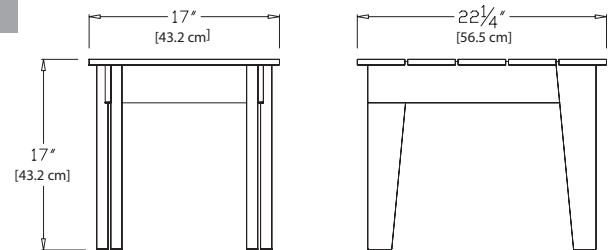

### go side table

**SKU:** GO-ST-(color code)

**dimensions:**

width: 18" (45.7cm)  
depth: 18" (45.7cm)  
height: 20" (50.8cm)

**weight:**

37 lbs (16.8kg)

**collection:**  
go

**shipping dimensions:** 20" x 20" x 4"  
**shipping weight:** 41 lbs (18.6kg)

### salmela sofia

**SKU:** SC-ST-(color code)

**dimensions:**

width: 17.5" (44.5cm)  
depth: 16" (40.6cm)  
height: 16" (40.6cm)

**weight:**

20 lbs (9.1kg)

**collection:**  
salmela

**shipping dimensions:** 18" x 18" x 4"  
**shipping weight:** 22 lbs (10.0kg)

### deck chair side table

**SKU:** LG-DCST-(color code)

**dimensions:**

width: 17" (43.2cm)  
depth: 22.25" (56.5cm)  
height: 17" (43.2cm)

**weight:**

17 lbs (7.7kg)

**shipping dimensions:** 22" x 11" x 4"  
**shipping weight:** 19 lbs (8.6kg)

### adirondack side table

**SKU:** SA-ADT-(color code)

**dimensions:**

width: 28.75" (73.1cm)  
depth: 17" (43.2cm)  
height: 17.75" (44.9cm)

**weight:**

27 lbs (12.2kg)

**collection:**  
adirondack

**shipping dimensions:** 28" x 17" x 5"  
**shipping weight:** 30 lbs (13.6kg)