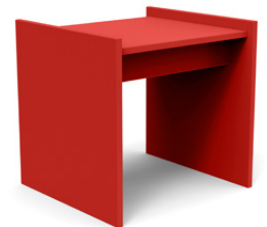

go side table

**black:** color code BL

**cloud:** color code CW

sofia

**leaf:** color code LG

**apple:** color code AR

deck chair side table

**driftwood:** color code DW

**navy blue:** color code NB

adirondack side table

**charcoal:** color code CG

**also available:**  
cocktail & coffee tables

**collection:**  
accent tables  
**material:**  
100% recycled  
HDPE

**product details:** see backside

### go side table

**SKU:** GO-ST-(color code)

**dimensions:**

width: 18" (45.7cm)  
depth: 18" (45.7cm)  
height: 20" (50.8cm)

**weight:**

37 lbs (16.8kg)

**collection:**  
go

**shipping dimensions:** 20" x 20" x 4"  
**shipping weight:** 41 lbs (18.6kg)

### salmela sofia

**SKU:** SC-ST-(color code)

**dimensions:**

width: 17.5" (44.5cm)  
depth: 16" (40.6cm)  
height: 16" (40.6cm)

**weight:**

20 lbs (9.1kg)

**collection:**  
salmela

**shipping dimensions:** 18" x 18" x 4"  
**shipping weight:** 22 lbs (10.0kg)