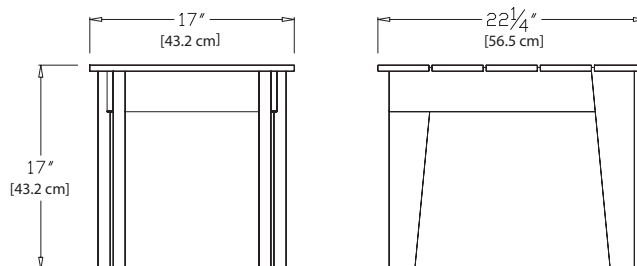

collection:
accent tables
material:
100% recycled
HDPE

product details: see backside

flat pack shipped
some assembly required

go side table

SKU: GO-ST-(color code)

dimensions:

width: 18" (45.7cm)
depth: 18" (45.7cm)
height: 20" (50.8cm)

weight:

37 lbs (16.8kg)

collection:

go

shipping dimensions: 20" x 20" x 4"
shipping weight: 41 lbs (18.6kg)

salmela sofia

SKU: SC-ST-(color code)

dimensions:

width: 17.5" (44.5cm)
depth: 16" (40.6cm)
height: 16" (40.6cm)

weight:

20 lbs (9.1kg)

collection:

salmela

shipping dimensions: 18" x 18" x 4"
shipping weight: 22 lbs (10.0kg)

deck chair side table

SKU: LG-DCST-(color code)

dimensions:

width: 17" (43.2cm)
depth: 22.25" (56.5cm)
height: 17" (43.2cm)

weight:

17 lbs (7.7kg)

shipping dimensions: 22" x 11" x 4"
shipping weight: 19 lbs (8.6kg)