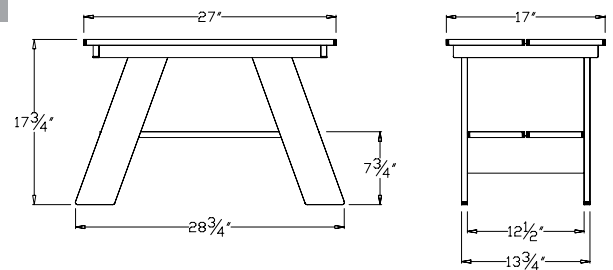

### go side table

**SKU:** GO-ST-(color code)

**dimensions:**

width: 18" (45.7cm)  
depth: 18" (45.7cm)  
height: 20" (50.8cm)

**weight:**

37 lbs (16.8kg)

**collection:**  
go

**shipping dimensions:** 20" x 20" x 4"  
**shipping weight:** 41 lbs (18.6kg)

### salmela sofia

**SKU:** SC-ST-(color code)

**dimensions:**

width: 17.5" (44.5cm)  
depth: 16" (40.6cm)  
height: 16" (40.6cm)

**weight:**

20 lbs (9.1kg)

**collection:**  
salmela

**shipping dimensions:** 18" x 18" x 4"  
**shipping weight:** 22 lbs (10.0kg)

### deck chair side table

**SKU:** LG-DCST-(color code)

**dimensions:**

width: 17" (43.2cm)  
depth: 22.25" (56.5cm)  
height: 17" (43.2cm)

**weight:**

17 lbs (7.7kg)

**shipping dimensions:** 22" x 11" x 4"  
**shipping weight:** 19 lbs (8.6kg)

### adirondack side table

**SKU:** SA-ADT-(color code)

**dimensions:**

width: 28.75" (73.1cm)  
depth: 17" (43.2cm)  
height: 17.75" (44.9cm)

**weight:**

27 lbs (12.2kg)

**collection:**  
adirondack

**shipping dimensions:** 28" x 17" x 5"  
**shipping weight:** 30 lbs (13.6kg)