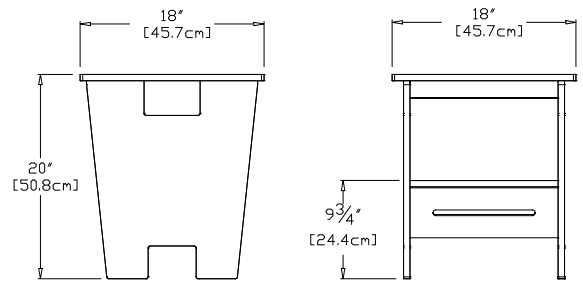

### go side table

**SKU:** GO-ST-(color code)

**dimensions:**

width: 18" (45.7cm)  
depth: 18" (45.7cm)  
height: 20" (50.8cm)

**weight:**

37 lbs (16.8kg)

**collection:**  
go

**shipping dimensions:** 20" x 20" x 4"  
**shipping weight:** 41 lbs (18.6kg)

### salmela sofia

**SKU:** SC-ST-(color code)

**dimensions:**

width: 17.5" (44.5cm)  
depth: 16" (40.6cm)  
height: 16" (40.6cm)

**weight:**

20 lbs (9.1kg)

**collection:**  
salmela

**shipping dimensions:** 18" x 18" x 4"  
**shipping weight:** 22 lbs (10.0kg)

### deck chair side table

**SKU:** LG-DCST-(color code)

**dimensions:**

width: 17" (43.2cm)  
depth: 22.25" (56.5cm)  
height: 17" (43.2cm)

**weight:**

17 lbs (7.7kg)

**shipping dimensions:** 22" x 11" x 4"  
**shipping weight:** 19 lbs (8.6kg)

### adirondack side table

**SKU:** SA-ADT-(color code)

**dimensions:**

width: 28.75" (73.1cm)  
depth: 17" (43.2cm)  
height: 17.75" (44.9cm)

**weight:**

27 lbs (12.2kg)

**collection:**  
adirondack

**shipping dimensions:** 28" x 17" x 5"  
**shipping weight:** 30 lbs (13.6kg)