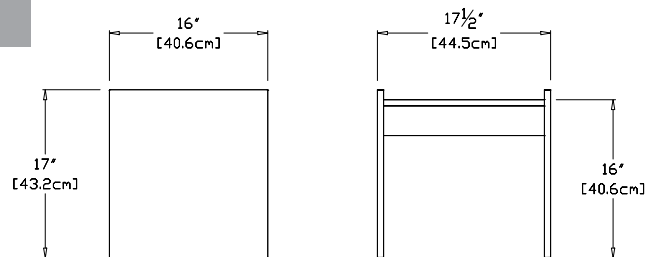

### go side table

**SKU:** GO-ST-(color code)

**dimensions:**

width: 18" (45.7cm)  
depth: 18" (45.7cm)  
height: 20" (50.8cm)

**weight:**

37 lbs (16.8kg)

**collection:**  
go

**shipping dimensions:** 20" x 20" x 4"  
**shipping weight:** 41 lbs (18.6kg)

### salmela sofia

**SKU:** SC-ST-(color code)

**dimensions:**

width: 17.5" (44.5cm)  
depth: 16" (40.6cm)  
height: 16" (40.6cm)

**weight:**

20 lbs (9.1kg)

**collection:**  
salmela

**shipping dimensions:** 18" x 18" x 4"  
**shipping weight:** 22 lbs (10.0kg)

### deck chair side table

**SKU:** LG-DCST-(color code)

**dimensions:**

width: 17" (43.2cm)  
depth: 22.25" (56.5cm)  
height: 17" (43.2cm)

**weight:**

17 lbs (7.7kg)

**shipping dimensions:** 22" x 11" x 4"  
**shipping weight:** 19 lbs (8.6kg)

### adirondack side table

**SKU:** SA-ADT-(color code)

**dimensions:**

width: 28.75" (73.1cm)  
depth: 17" (43.2cm)  
height: 17.75" (44.9cm)

**weight:**

27 lbs (12.2kg)

**collection:**  
adirondack

**shipping dimensions:** 28" x 17" x 5"  
**shipping weight:** 30 lbs (13.6kg)