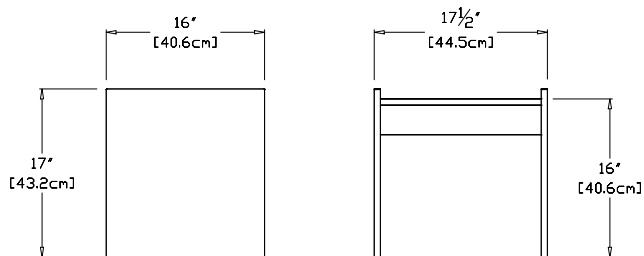

collection:
accent tables
material:
100% recycled
HDPE

product details: see backside

flat pack shipped
some assembly required

go side table

SKU: GO-ST-(color code)

dimensions:

width: 18" (45.7cm)
depth: 18" (45.7cm)
height: 20" (50.8cm)

weight:

37 lbs (16.8kg)

collection:

go

shipping dimensions: 20" x 20" x 4"
shipping weight: 41 lbs (18.6kg)

salmela sofia

SKU: SC-ST-(color code)

dimensions:

width: 17.5" (44.5cm)
depth: 16" (40.6cm)
height: 16" (40.6cm)

weight:

20 lbs (9.1kg)

collection:

salmela

shipping dimensions: 18" x 18" x 4"
shipping weight: 22 lbs (10.0kg)

deck chair side table

SKU: LG-DCST-(color code)

dimensions:

width: 17" (43.2cm)
depth: 22.25" (56.5cm)
height: 17" (43.2cm)

weight:

17 lbs (7.7kg)

shipping dimensions: 22" x 11" x 4"
shipping weight: 19 lbs (8.6kg)