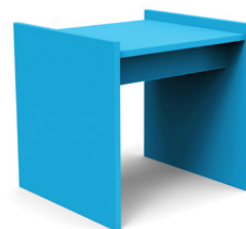

go side table

**black:** color code BL

**cloud:** color code CW

sofia

**leaf:** color code LG

**apple:** color code AR

deck chair side table

**driftwood:** color code DW

**navy blue:** color code NB

adirondack side table

**charcoal:** color code CG

**also available:**  
cocktail & coffee tables

**collection:**  
accent tables  
**material:**  
100% recycled  
HDPE

**product details:** see backside

flat pack shipped  
some assembly required

**sky:** color code SB

**sunset:** color code OR

### go side table

**SKU:** GO-ST-(color code)

**dimensions:**

width: 18" (45.7cm)  
depth: 18" (45.7cm)  
height: 20" (50.8cm)

**weight:**

37 lbs (16.8kg)

**collection:**  
go

**shipping dimensions:** 20" x 20" x 4"  
**shipping weight:** 41 lbs (18.6kg)