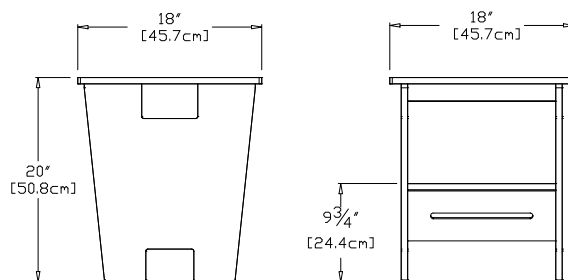

collection:
accent tables
material:
100% recycled
HDPE

product details: see backside

flat pack shipped
some assembly required

go side table

SKU: GO-ST-(color code)

dimensions:

width: 18" (45.7cm)
depth: 18" (45.7cm)
height: 20" (50.8cm)

weight:

37 lbs (16.8kg)

collection:

go

shipping dimensions: 20" x 20" x 4"
shipping weight: 41 lbs (18.6kg)

salmela sofia

SKU: SC-ST-(color code)

dimensions:

width: 17.5" (44.5cm)
depth: 16" (40.6cm)
height: 16" (40.6cm)

weight:

20 lbs (9.1kg)

collection:

salmela

shipping dimensions: 18" x 18" x 4"
shipping weight: 22 lbs (10.0kg)

deck chair side table

SKU: LG-DCST-(color code)

dimensions:

width: 17" (43.2cm)
depth: 22.25" (56.5cm)
height: 17" (43.2cm)

weight:

17 lbs (7.7kg)

shipping dimensions: 22" x 11" x 4"
shipping weight: 19 lbs (8.6kg)