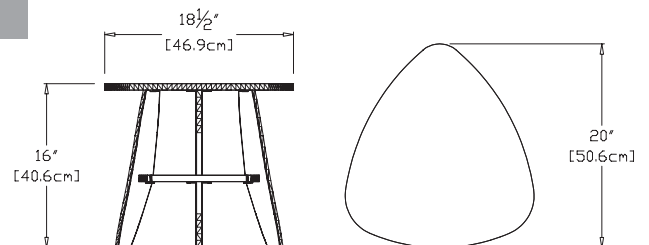

sky: color code SB

sand: color code SD

evergreen: color code EG

navy blue: color code NB

lollygagger side table

SKU: LC-LST-(color code)

dimensions:
width: 16" (40.6cm)
depth: 16" (40.6cm)
height: 14" (35.6cm)

weight:
8 lbs (3.6kg)

collection:
lollygagger

shipping dimensions: 18" x 18" x 4"
shipping weight: 9.6 lbs (4.4kg)

racer side car

select color options only:

SKU: RC-RSC-(color code)

dimensions:
width: 18" (45.7cm)
depth: 18" (45.7cm)
height: 17" (43.2cm)

weight:
14 lbs (6.4kg)

collection:
racer

shipping dimensions: 20" x 20" x 4"
shipping weight: 16 lbs (7.3kg)

rapson side table

SKU: RR-ST-(color code)

dimensions:
width: 18.5" (46.9cm)
depth: 20" (50.6cm)
height: 16" (40.6cm)

weight:
10 lbs (4.5kg)

shipping dimensions: 20" x 20" x 4"
shipping weight: 12 lbs (5.4kg)

adirondack side table

SKU: SA-ADT-(color code)

dimensions:
width: 28.75" (73.1cm)
depth: 17" (43.2cm)
height: 17.75" (44.9cm)