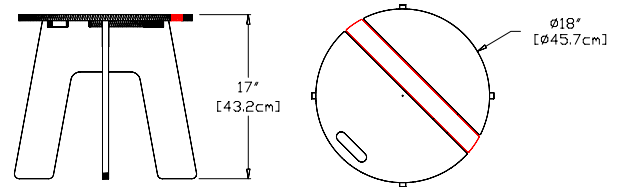

sky: color code SB

sand: color code SD

evergreen: color code EG

navy blue: color code NB

lollygagger side table

SKU: LC-LST-(color code)

dimensions:
width: 16" (40.6cm)
depth: 16" (40.6cm)
height: 14" (35.6cm)

weight:
8 lbs (3.6kg)

collection:
lollygagger

shipping dimensions: 18" x 18" x 4"
shipping weight: 9.6 lbs (4.4kg)

racer side car

select color options only:

SKU: RC-RSC-(color code)

dimensions:
width: 18" (45.7cm)
depth: 18" (45.7cm)
height: 17" (43.2cm)

weight:
14 lbs (6.4kg)

collection:
racer

shipping dimensions: 20" x 20" x 4"
shipping weight: 16 lbs (7.3kg)

rapson side table

SKU: RR-ST-(color code)

dimensions:
width: 18.5" (46.9cm)
depth: 20" (50.6cm)
height: 16" (40.6cm)

weight:
10 lbs (4.5kg)

shipping dimensions: 20" x 20" x 4"
shipping weight: 12 lbs (5.4kg)

adirondack side table

SKU: SA-ADT-(color code)

dimensions:
width: 28.75" (73.1cm)
depth: 17" (43.2cm)
height: 17.75" (44.9cm)