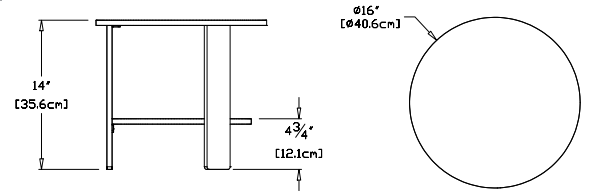

sky: color code SB

sand: color code SD

evergreen: color code EG

navy blue: color code NB

lollygagger side table

SKU: LC-LST-(color code)

dimensions:
width: 16" (40.6cm)
depth: 16" (40.6cm)
height: 14" (35.6cm)

weight:
8 lbs (3.6kg)

collection:
lollygagger

shipping dimensions: 18" x 18" x 4"
shipping weight: 9.6 lbs (4.4kg)

racer side car

select color options only:

SKU: RC-RSC-(color code)

dimensions:
width: 18" (45.7cm)
depth: 18" (45.7cm)
height: 17" (43.2cm)

weight:
14 lbs (6.4kg)

collection:
racer

shipping dimensions: 20" x 20" x 4"
shipping weight: 16 lbs (7.3kg)

rapson side table

SKU: RR-ST-(color code)

dimensions:
width: 18.5" (46.9cm)
depth: 20" (50.6cm)
height: 16" (40.6cm)

weight:
10 lbs (4.5kg)

shipping dimensions: 20" x 20" x 4"
shipping weight: 12 lbs (5.4kg)

adirondack side table

SKU: SA-ADT-(color code)

dimensions:
width: 28.75" (73.1cm)
depth: 17" (43.2cm)
height: 17.75" (44.9cm)