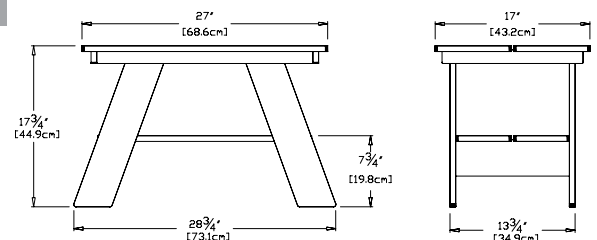

weight:
8 lbs (3.6kg)

collection:
lollygagger

shipping dimensions: 18" x 18" x 4"
shipping weight: 9.6 lbs (4.4kg)

racer side car

select color options only:

SKU: RC-RSC-(color code)

dimensions:
width: 18" (45.7cm)
depth: 18" (45.7cm)
height: 17" (43.2cm)

weight:
14 lbs (6.4kg)

collection:
racer

shipping dimensions: 20" x 20" x 4"
shipping weight: 16 lbs (7.3kg)

rapson side table

SKU: RR-ST-(color code)

dimensions:
width: 18.5" (46.9cm)
depth: 20" (50.6cm)
height: 16" (40.6cm)

weight:
10 lbs (4.5kg)

shipping dimensions: 20" x 20" x 4"
shipping weight: 12 lbs (5.4kg)

adirondack side table

SKU: SA-ADT-(color code)

dimensions:
width: 28.75" (73.1cm)
depth: 17" (43.2cm)
height: 17.75" (44.9cm)

weight:
27 lbs (12.2kg)

collection:
adirondack

shipping dimensions: 28" x 17" x 5"
shipping weight: 30 lbs (13.6kg)