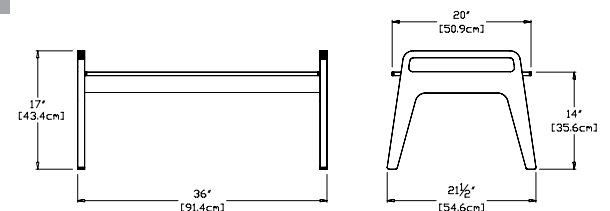

### lollygagger cocktail table (rectangle)

**SKU:** LC-CTRT-(color code)

**dimensions:**  
width: 32" (81.3cm)  
depth: 18" (45.7cm)  
height: 12" (30.6cm)

**weight:**  
19 lbs (8.6kg)

**collection:**  
lollygagger

**shipping dimensions:** 36" x 12" x 4"  
**shipping weight:** 21.5 lbs (9.8kg)

### go coffee table

**SKU:** GO-CT-(color code)

**dimensions:**  
width: 38" (96.5cm)  
depth: 18" (45.7cm)  
height: 15" (38.3cm)

**weight:**  
57 lbs (25.9kg)

**collection:**  
go

**shipping dimensions:** 18" x 4" x 48"  
**shipping weight:** 62 lbs (28.1kg)

### no. 9 cocktail table

**SKU:** NO-NO9CT-(color code)

**dimensions:**  
width: 36" (91.4cm)  
depth: 21.5" (54.6cm)  
height: 17" (43.4cm)

**weight:**  
29 lbs (13.2kg)

**collection:**  
no. 9

**shipping dimensions:** 36" x 18" x 6"  
**shipping weight:** 32 lbs (14.5kg)