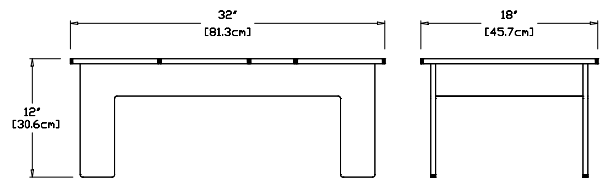

### lollygagger cocktail table (rectangle)

**SKU:** LC-CTRT-(color code)

**dimensions:**  
width: 32" (81.3cm)  
depth: 18" (45.7cm)  
height: 12" (30.6cm)

**weight:**  
19 lbs (8.6kg)

**collection:**  
lollygagger

**shipping dimensions:** 36" x 12" x 4"  
**shipping weight:** 21.5 lbs (9.8kg)

### go coffee table

**SKU:** GO-CT-(color code)

**dimensions:**  
width: 38" (96.5cm)  
depth: 18" (45.7cm)  
height: 15" (38.3cm)

**weight:**  
57 lbs (25.9kg)

**collection:**  
go

**shipping dimensions:** 18" x 4" x 48"  
**shipping weight:** 62 lbs (28.1kg)

### no. 9 cocktail table

**SKU:** NO-NO9CT-(color code)

**dimensions:**  
width: 36" (91.4cm)  
depth: 21.5" (54.6cm)  
height: 17" (43.4cm)

**weight:**  
29 lbs (13.2kg)

**collection:**  
no. 9

**shipping dimensions:** 36" x 18" x 6"  
**shipping weight:** 32 lbs (14.5kg)