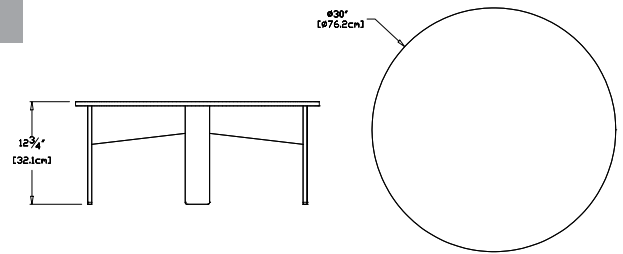

### lollygagger cocktail table (round)

**SKU:** LC-CTRD-(color code)

**dimensions:**  
width: 30" (76.2cm)  
depth: 30" (76.2cm)  
height: 12.75" (32.1cm)

**weight:**  
19 lbs (8.6kg)

**collection:**  
lollygagger

**shipping dimensions:** 37" x 4" x 30"  
**shipping weight:** 30 lbs (13.6kg)

### lollygagger cocktail table (rectangle)

**SKU:** LC-CTRT-(color code)

**dimensions:**  
width: 32" (81.3cm)  
depth: 18" (45.7cm)  
height: 12" (30.6cm)

**weight:**  
19 lbs (8.6kg)

**collection:**  
lollygagger

### go coffee table

**SKU:** GO-CT-(color code)

**dimensions:**  
width: 38" (96.5cm)  
depth: 18" (45.7cm)  
height: 15" (38.3cm)

**weight:**  
57 lbs (25.9kg)

**collection:**  
go

**shipping dimensions:** 18" x 4" x 48"  
**shipping weight:** 62 lbs (28.1kg)