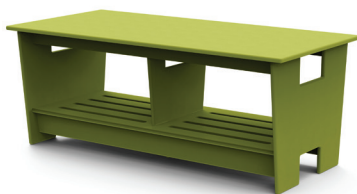

go coffee table

SKU: GO-CT-(color code)

dimensions:
width: 38" (96.5cm)
depth: 18" (45.7cm)
height: 15" (38.3cm)

weight:
57 lbs (25.9kg)

collection:
go