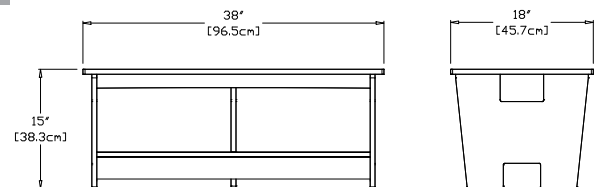

### lollygagger cocktail table (rectangle)

**SKU:** LC-CTRT-(color code)

**dimensions:**  
width: 32" (81.3cm)  
depth: 18" (45.7cm)  
height: 12" (30.6cm)

**weight:**  
19 lbs (8.6kg)

**collection:**  
lollygagger

**shipping dimensions:** 36" x 12" x 4"  
**shipping weight:** 21.5 lbs (9.8kg)

### go coffee table

**SKU:** GO-CT-(color code)

**dimensions:**  
width: 38" (96.5cm)  
depth: 18" (45.7cm)  
height: 15" (38.3cm)

**weight:**  
57 lbs (25.9kg)

**collection:**  
go

**shipping dimensions:** 18" x 4" x 48"  
**shipping weight:** 62 lbs (28.1kg)

### no. 9 cocktail table

**SKU:** NO-NO9CT-(color code)

**dimensions:**  
width: 36" (91.4cm)  
depth: 21.5" (54.6cm)  
height: 17" (43.4cm)

**weight:**  
29 lbs (13.2kg)

**collection:**  
no. 9

**shipping dimensions:** 36" x 18" x 6"  
**shipping weight:** 32 lbs (14.5kg)