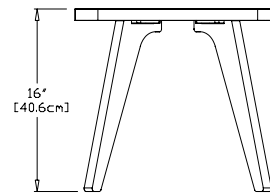

### round 18 inch

**SKU:** SA-ER18-(color code)

**dimensions:**  
width: 18" (45.7cm)  
depth: 18" (45.7cm)  
height: 16" (40.6cm)

**weight:**  
11 lbs (5.0kg)

**shipping dimensions:** 18" x 18" x 4"  
**shipping weight:** 14 lbs (6.4kg)

### square 18 inch

**SKU:** SA-ES18-(color code)

**dimensions:**  
width: 18" (45.7cm)  
depth: 18" (45.7cm)  
height: 16" (40.6cm)

**weight:**  
11 lbs (5.0kg)

**shipping dimensions:** 18" x 18" x 4"  
**shipping weight:** 14 lbs (6.4kg)

### round 26 inch

**SKU:** SA-ER26-(color code)

**dimensions:**  
width: 26" (66.0cm)  
depth: 26" (66.0cm)  
height: 14.75" (37.1cm)

**weight:**  
23 lbs (10.4kg)

**shipping dimensions:** 26" x 6" x 6"  
**shipping weight:** 28 lbs (12.7kg)

### square 26 inch

**SKU:** SA-ES28-(color code)

**dimensions:**  
width: 26" (66.0cm)  
depth: 26" (66.0cm)  
height: 14.75" (37.1cm)

**weight:**  
28 lbs (12.7kg)

**shipping dimensions:** 26" x 6" x 6"  
**shipping weight:** 32 lbs (14.5kg)