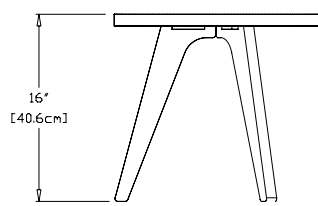

### round 18 inch

**SKU:** SA-ER18-(color code)

**dimensions:**  
width: 18" (45.7cm)  
depth: 18" (45.7cm)  
height: 16" (40.6cm)

**weight:**  
11 lbs (5.0kg)

**shipping dimensions:** 18" x 18" x 4"  
**shipping weight:** 14 lbs (6.4kg)

### square 18 inch

**SKU:** SA-ES18-(color code)

**dimensions:**  
width: 18" (45.7cm)  
depth: 18" (45.7cm)  
height: 16" (40.6cm)

**weight:**  
11 lbs (5.0kg)

**shipping dimensions:** 18" x 18" x 4"  
**shipping weight:** 14 lbs (6.4kg)

### round 26 inch

**SKU:** SA-ER26-(color code)

**dimensions:**  
width: 26" (66.0cm)  
depth: 26" (66.0cm)  
height: 14.75" (37.1cm)

**weight:**  
23 lbs (10.4kg)

**shipping dimensions:** 26" x 6" x 6"  
**shipping weight:** 28 lbs (12.7kg)

### square 26 inch

**SKU:** SA-ES28-(color code)

**dimensions:**  
width: 26" (66.0cm)  
depth: 26" (66.0cm)  
height: 14.75" (37.1cm)

**weight:**  
28 lbs (12.7kg)

**shipping dimensions:** 26" x 6" x 6"  
**shipping weight:** 32 lbs (14.5kg)