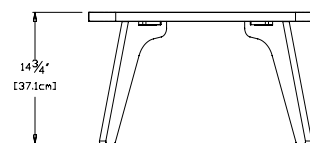

### round 18 inch

**SKU:** SA-ER18-(color code)

**dimensions:**  
width: 18" (45.7cm)  
depth: 18" (45.7cm)  
height: 16" (40.6cm)

**weight:**  
11 lbs (5.0kg)

**shipping dimensions:** 18" x 18" x 4"  
**shipping weight:** 14 lbs (6.4kg)

### square 18 inch

**SKU:** SA-ES18-(color code)

**dimensions:**  
width: 18" (45.7cm)  
depth: 18" (45.7cm)  
height: 16" (40.6cm)

**weight:**  
11 lbs (5.0kg)

**shipping dimensions:** 18" x 18" x 4"  
**shipping weight:** 14 lbs (6.4kg)

### round 26 inch

**SKU:** SA-ER26-(color code)

**dimensions:**  
width: 26" (66.0cm)  
depth: 26" (66.0cm)  
height: 14.75" (37.1cm)

**weight:**  
23 lbs (10.4kg)

**shipping dimensions:** 26" x 6" x 6"  
**shipping weight:** 28 lbs (12.7kg)

### square 26 inch

**SKU:** SA-ES28-(color code)

**dimensions:**  
width: 26" (66.0cm)  
depth: 26" (66.0cm)  
height: 14.75" (37.1cm)

**weight:**  
28 lbs (12.7kg)

**shipping dimensions:** 26" x 6" x 6"  
**shipping weight:** 32 lbs (14.5kg)