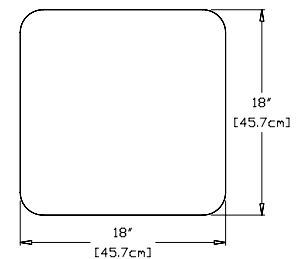

### round 18 inch

**SKU:** SA-ER18-(color code)

**dimensions:**  
width: 18" (45.7cm)  
depth: 18" (45.7cm)  
height: 16" (40.6cm)

**weight:**  
11 lbs (5.0kg)

**shipping dimensions:** 18" x 18" x 4"  
**shipping weight:** 14 lbs (6.4kg)

### square 18 inch

**SKU:** SA-ES18-(color code)

**dimensions:**  
width: 18" (45.7cm)  
depth: 18" (45.7cm)  
height: 16" (40.6cm)

**weight:**  
11 lbs (5.0kg)

**shipping dimensions:** 18" x 18" x 4"  
**shipping weight:** 14 lbs (6.4kg)

### round 26 inch

**SKU:** SA-ER26-(color code)

**dimensions:**  
width: 26" (66.0cm)  
depth: 26" (66.0cm)  
height: 14.75" (37.1cm)

**weight:**  
23 lbs (10.4kg)

**shipping dimensions:** 26" x 6" x 6"  
**shipping weight:** 28 lbs (12.7kg)

### square 26 inch

**SKU:** SA-ES28-(color code)

**dimensions:**  
width: 26" (66.0cm)  
depth: 26" (66.0cm)  
height: 14.75" (37.1cm)

**weight:**  
28 lbs (12.7kg)

**shipping dimensions:** 26" x 6" x 6"  
**shipping weight:** 32 lbs (14.5kg)