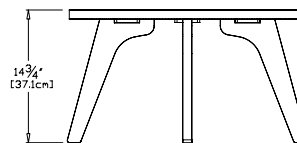

### round 18 inch

**SKU:** SA-ER18-(color code)

**dimensions:**  
width: 18" (45.7cm)  
depth: 18" (45.7cm)  
height: 16" (40.6cm)

**weight:**  
11 lbs (5.0kg)

**shipping dimensions:** 18" x 18" x 4"  
**shipping weight:** 14 lbs (6.4kg)

### square 18 inch

**SKU:** SA-ES18-(color code)

**dimensions:**  
width: 18" (45.7cm)  
depth: 18" (45.7cm)  
height: 16" (40.6cm)

**weight:**  
11 lbs (5.0kg)

**shipping dimensions:** 18" x 18" x 4"  
**shipping weight:** 14 lbs (6.4kg)

### round 26 inch

**SKU:** SA-ER26-(color code)

**dimensions:**  
width: 26" (66.0cm)  
depth: 26" (66.0cm)  
height: 14.75" (37.1cm)

**weight:**  
23 lbs (10.4kg)

**shipping dimensions:** 26" x 6" x 6"  
**shipping weight:** 28 lbs (12.7kg)

### square 26 inch

**SKU:** SA-ES28-(color code)

**dimensions:**  
width: 26" (66.0cm)  
depth: 26" (66.0cm)  
height: 14.75" (37.1cm)

**weight:**  
28 lbs (12.7kg)

**shipping dimensions:** 26" x 6" x 6"  
**shipping weight:** 32 lbs (14.5kg)