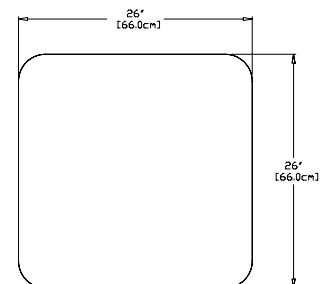

### round 18 inch

**SKU:** SA-ER18-(color code)

**dimensions:**  
width: 18" (45.7cm)  
depth: 18" (45.7cm)  
height: 16" (40.6cm)

**weight:**  
11 lbs (5.0kg)

**shipping dimensions:** 18" x 18" x 4"  
**shipping weight:** 14 lbs (6.4kg)

### square 18 inch

**SKU:** SA-ES18-(color code)

**dimensions:**  
width: 18" (45.7cm)  
depth: 18" (45.7cm)  
height: 16" (40.6cm)

**weight:**  
11 lbs (5.0kg)

**shipping dimensions:** 18" x 18" x 4"  
**shipping weight:** 14 lbs (6.4kg)

### round 26 inch

**SKU:** SA-ER26-(color code)

**dimensions:**  
width: 26" (66.0cm)  
depth: 26" (66.0cm)  
height: 14.75" (37.1cm)

**weight:**  
23 lbs (10.4kg)

**shipping dimensions:** 26" x 6" x 6"  
**shipping weight:** 28 lbs (12.7kg)

### square 26 inch

**SKU:** SA-ES28-(color code)

**dimensions:**  
width: 26" (66.0cm)  
depth: 26" (66.0cm)  
height: 14.75" (37.1cm)

**weight:**  
28 lbs (12.7kg)

**shipping dimensions:** 26" x 6" x 6"  
**shipping weight:** 32 lbs (14.5kg)