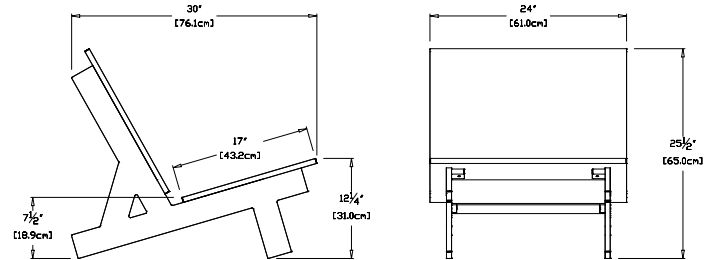

flat pack shipped
some assembly required

taavi

SKU: SC-TA-(color code)

dimensions:
width: 24" (61.0cm)
depth: 30" (76.1cm)
height: 25.5" (65.0cm)

weight:
32 lbs (14.5kg)

shipping dimensions: 30" x 6" x 30"
shipping weight: 43 lbs (19.5kg)

gladys

SKU: SC-GL-(color code)

dimensions:
width: 20" (50.8cm)
depth: 31.25" (79.2cm)
height: 43" (109.2cm)

weight:
41 lbs (18.6kg)

shipping dimensions: 46" x 6" x 35"
shipping weight: 45 lbs (20.4kg)

silo

SKU: SC-SI-(color code)

dimensions:
width: 22" (55.9cm)
depth: 28" (71.1cm)
height: 27.5" (111.1cm)

weight:
32 lbs (29.9kg)

shipping dimensions: 28" x 5.5" x 38"
shipping weight: 71 lbs (32.2kg)