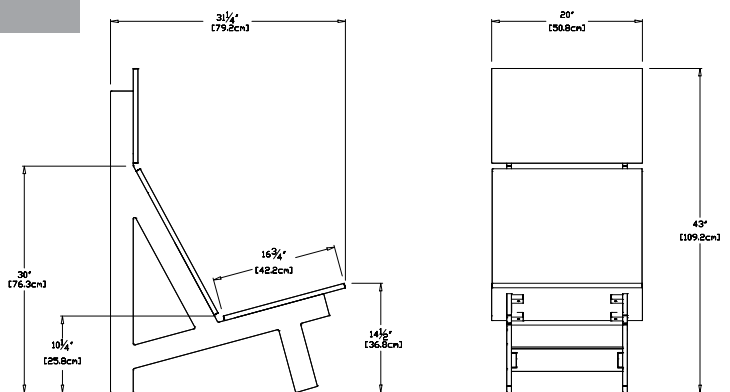

flat pack shipped
some assembly required

taavi

SKU: SC-TA-(color code)

dimensions:
width: 24" (61.0cm)
depth: 30" (76.1cm)
height: 25.5" (65.0cm)

weight:
32 lbs (14.5kg)

shipping dimensions: 30" x 6" x 30"
shipping weight: 43 lbs (19.5kg)

gladys

SKU: SC-GL-(color code)

dimensions:
width: 20" (50.8cm)
depth: 31.25" (79.2cm)
height: 43" (109.2cm)

weight:
41 lbs (18.6kg)

shipping dimensions: 46" x 6" x 35"
shipping weight: 45 lbs (20.4kg)

silo

SKU: SC-SI-(color code)

dimensions:
width: 22" (55.9cm)
depth: 28" (71.1cm)
height: 27.5" (111.1cm)

weight:
32 lbs (29.9kg)

shipping dimensions: 28" x 5.5" x 38"
shipping weight: 71 lbs (32.2kg)