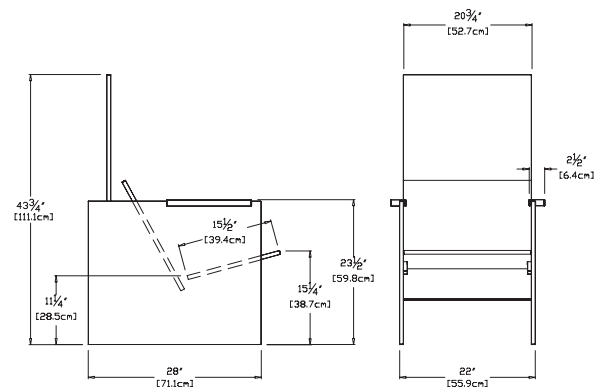

flat pack shipped
some assembly required

taavi

SKU: SC-TA-(color code)

dimensions:
width: 24" (61.0cm)
depth: 30" (76.1cm)
height: 25.5" (65.0cm)

weight:
32 lbs (14.5kg)

shipping dimensions: 30" x 6" x 30"
shipping weight: 43 lbs (19.5kg)

gladys

SKU: SC-GL-(color code)

dimensions:
width: 20" (50.8cm)
depth: 31.25" (79.2cm)
height: 43" (109.2cm)

weight:
41 lbs (18.6kg)

shipping dimensions: 46" x 6" x 35"
shipping weight: 45 lbs (20.4kg)

silo

SKU: SC-SI-(color code)

dimensions:
width: 22" (55.9cm)
depth: 28" (71.1cm)
height: 27.5" (111.1cm)

weight:
32 lbs (29.9kg)

shipping dimensions: 28" x 5.5" x 38"
shipping weight: 71 lbs (32.2kg)