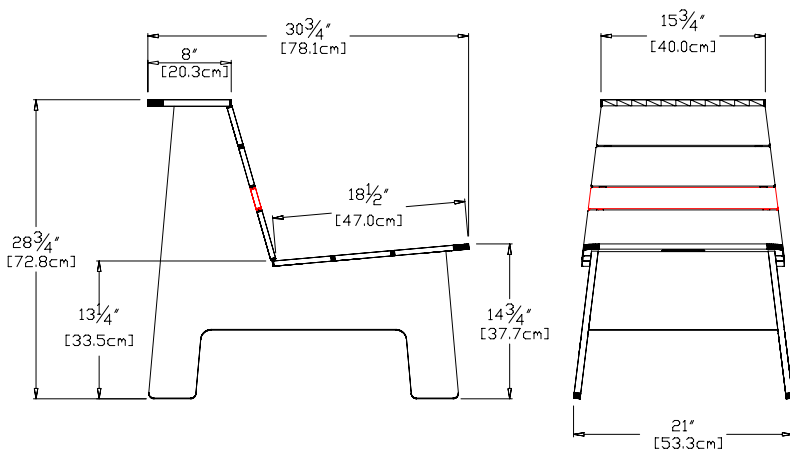

charcoal: RC-RLC-CG