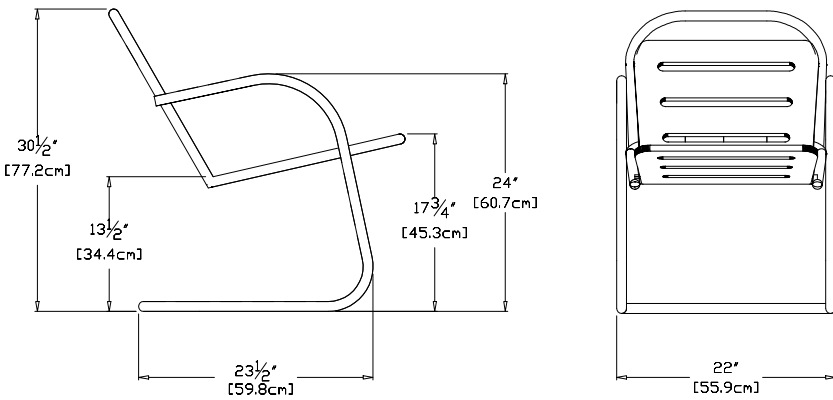

black: PC-PC-BL