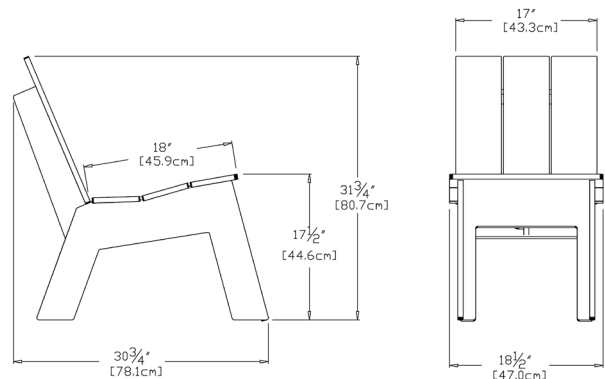

material:

100% recycled
HDPE

product details: see backside

shipped knocked down
some assembly required

low back

SKU: PK-LBS-(color code)

dimensions:

width: 21.25" (53.7cm)
 depth: 29.75" (75.4cm)
 height: 30" (76.3cm)

weight:

35 lbs (15.9kg)

shipping dimensions: 30" x 20" x 6"
shipping weight: 41 lbs (18.6kg)

low back tall

SKU: PK-LBST-(color code)

dimensions:

width: 18.5" (47.0cm)
 depth: 30.75" (78.1cm)
 height: 31.75" (80.7cm)

weight:

36 lbs (16.3kg)

shipping dimensions: 30" x 6" x 30"
shipping weight: 41 lbs (18.6kg)