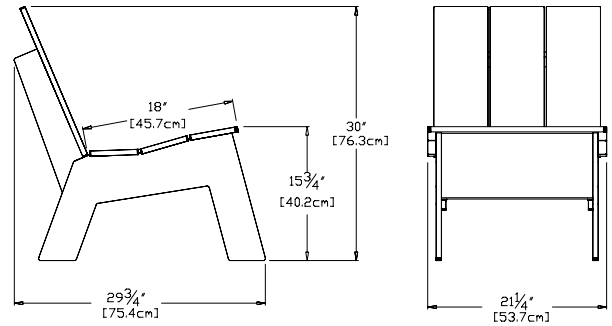

material:

100% recycled
HDPE

product details: see backside

shipped knocked down
some assembly required

low back

SKU: PK-LBS-(color code)

dimensions:

width: 21.25" (53.7cm)
 depth: 29.75" (75.4cm)
 height: 30" (76.3cm)

weight:

35 lbs (15.9kg)

shipping dimensions: 30" x 20" x 6"
shipping weight: 41 lbs (18.6kg)

low back tall

SKU: PK-LBST-(color code)

dimensions:

width: 18.5" (47.0cm)
 depth: 30.75" (78.1cm)
 height: 31.75" (80.7cm)

weight:

36 lbs (16.3kg)

shipping dimensions: 30" x 6" x 30"
shipping weight: 41 lbs (18.6kg)