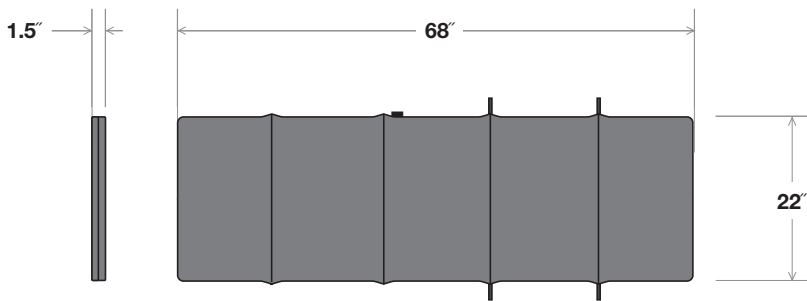

canvas grey: LC-C-54048-0000

canvas black: LC-C-5408-0000

canvas white: LC-C-57003-0000

canvas red: LC-C-5403-0000

canvas navy: LC-C-5439-0000

canvas flax: LC-C-5492-0000

cast silver: LC-C-40433-0000

collection: lollygagger

dimensions: length: 68" (172.7cm)
width: 22" (55.9cm)
height: 1.5" (3.8cm)

works with:

lollygagger chaise

flat pack shipped
some assembly required