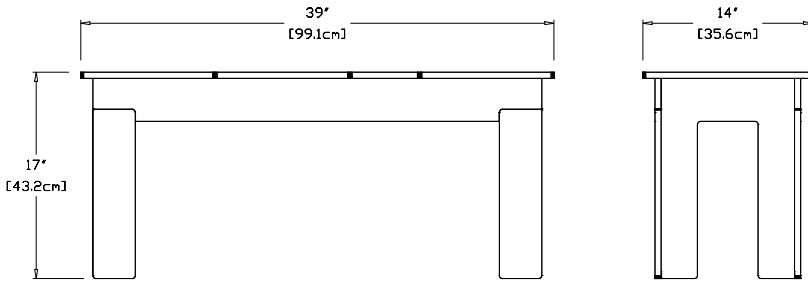

sky: LC-LB-SB

sand: LC-LB-SD

evergreen: LC-LB-EG

navy blue: LC-LB-NB

collection: lollygagger
material: 100% recycled HDPE
dimensions: width: 39" (99.1cm)
 depth: 14" (35.6cm)
 height: 17" (43.2cm)
weight: 25 lbs (11.3kg)

200
 reclaimed
 milk jugs

shipping dimensions: 18" x 4" x 48"
shipping weight: 25 lbs (11.3kg)

flat pack shipped
 some assembly required