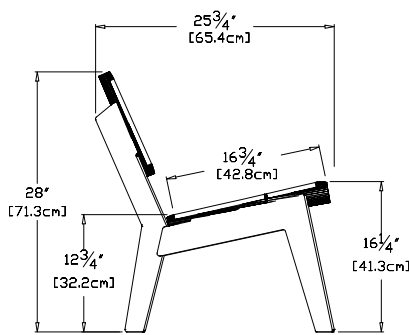

sky: LG-LAGO-SB

sand: LG-LAGO-SD

evergreen: LG-LAGO-EG

navy blue: LG-LAGO-NB

collection: lounge

material: 100% recycled HDPE

dimensions: width: 30" (76.2cm)
depth: 25.75" (65.4cm)
height: 28" (71.3cm)

weight: 31 lbs (14.0kg)

248
reclaimed
milk jugs

shipping dimensions: 30" x 24" x 12"
shipping weight: 41 lbs (18.6kg)

shipped knocked down
some assembly required