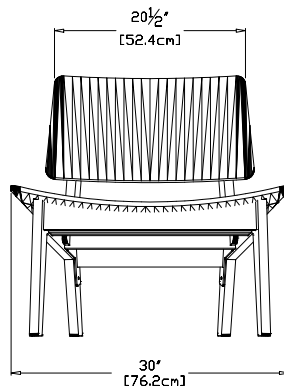

sky: LG-LAGO-SB

sand: LG-LAGO-SD

evergreen: LG-LAGO-EG

navy blue: LG-LAGO-NB

collection: lounge

material: 100% recycled HDPE

dimensions: width: 30" (76.2cm)
depth: 25.75" (65.4cm)
height: 28" (71.3cm)

weight: 31 lbs (14.0kg)

248
reclaimed
milk jugs

shipping dimensions: 30" x 24" x 12"
shipping weight: 41 lbs (18.6kg)

shipped knocked down
some assembly required