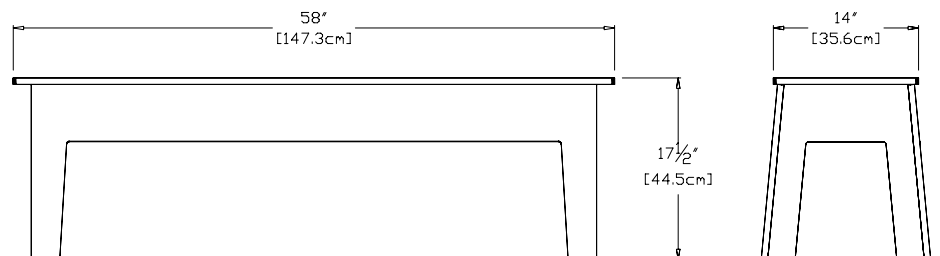

bench 22

SKU: HC-B22-(color code)

dimensions:

width: 22" (55.9cm)
 depth: 14" (35.6cm)
 height: 17.5" (44.5cm)

weight:

19 lbs (8.6kg)

152
reclaimed
milk jugs

shipping dimensions: 30" x 20" x 6"
shipping weight: 41 lbs (18.6kg)

bench 47

SKU: HC-B47-(color code)

dimensions:

width: 47" (119.4cm)
 depth: 14" (35.6cm)
 height: 17.5" (44.5cm)

weight:

35 lbs (15.9kg)

280
reclaimed
milk jugs

shipping dimensions: 30" x 6" x 30"
shipping weight: 41 lbs (18.6kg)

bench 58

SKU: HC-B58-(color code)

dimensions:

width: 58" (147.3cm)
 depth: 14" (35.6cm)
 height: 17.5" (44.5cm)

weight:

42 lbs (19.0kg)

336
reclaimed
milk jugs

shipping dimensions: 30" x 6" x 30"
shipping weight: 60 lbs (27.2kg)