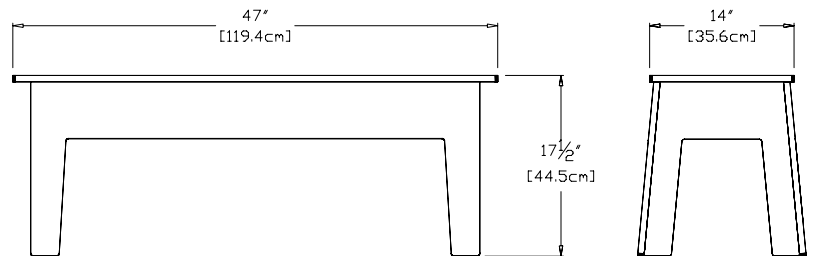

bench 22

SKU: HC-B22-(color code)

dimensions:

width: 22" (55.9cm)
 depth: 14" (35.6cm)
 height: 17.5" (44.5cm)

weight:

19 lbs (8.6kg)

152
reclaimed
milk jugs

shipping dimensions: 30" x 20" x 6"
shipping weight: 41 lbs (18.6kg)

bench 47

SKU: HC-B47-(color code)

dimensions:

width: 47" (119.4cm)
 depth: 14" (35.6cm)
 height: 17.5" (44.5cm)

weight:

35 lbs (15.9kg)

280
reclaimed
milk jugs

shipping dimensions: 30" x 6" x 30"
shipping weight: 41 lbs (18.6kg)

bench 58

SKU: HC-B58-(color code)

dimensions:

width: 58" (147.3cm)
 depth: 14" (35.6cm)
 height: 17.5" (44.5cm)

weight:

42 lbs (19.0kg)

336
reclaimed
milk jugs

shipping dimensions: 30" x 6" x 30"
shipping weight: 60 lbs (27.2kg)