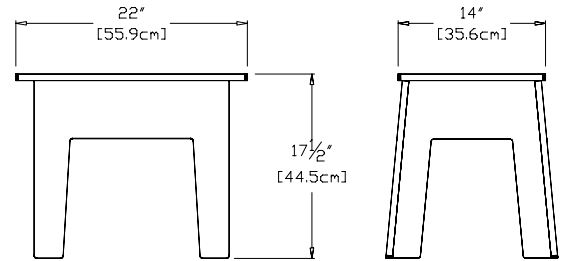

bench 22

SKU: HC-B22-(color code)

dimensions:

width: 22" (55.9cm)
 depth: 14" (35.6cm)
 height: 17.5" (44.5cm)

weight:

19 lbs (8.6kg)

152
reclaimed
milk jugs

shipping dimensions: 30" x 20" x 6"
shipping weight: 41 lbs (18.6kg)

bench 47

SKU: HC-B47-(color code)

dimensions:

width: 47" (119.4cm)
 depth: 14" (35.6cm)
 height: 17.5" (44.5cm)

weight:

35 lbs (15.9kg)

280
reclaimed
milk jugs

shipping dimensions: 30" x 6" x 30"
shipping weight: 41 lbs (18.6kg)

bench 58

SKU: HC-B58-(color code)

dimensions:

width: 58" (147.3cm)
 depth: 14" (35.6cm)
 height: 17.5" (44.5cm)

weight:

42 lbs (19.0kg)

336
reclaimed
milk jugs

shipping dimensions: 30" x 6" x 30"
shipping weight: 60 lbs (27.2kg)