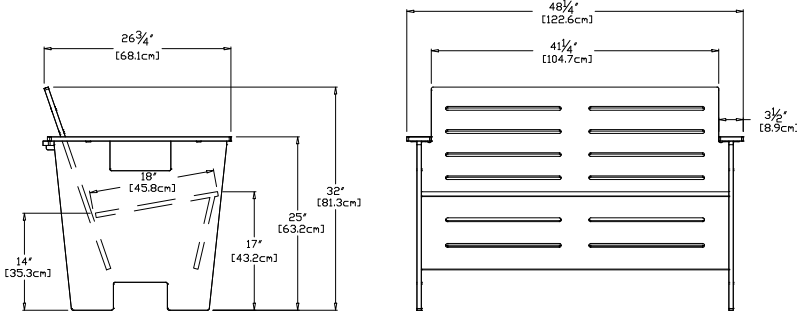

sand: GO-LS-SD

evergreen: GO-LS-EG

navy blue: GO-LS-NB

collection: go
material: 100% recycled HDPE
dimensions: width: 48.25" (122.6cm)
 depth: 26.75" (68.1cm)
 height: 32" (81.3cm)
weight: 81 lbs (36.7kg)

648
 reclaimed
 milk jugs

shipping dimensions: 30" x 5" x 49"
shipping weight: 96 lbs (43.5kg)

flat pack shipped
 some assembly required