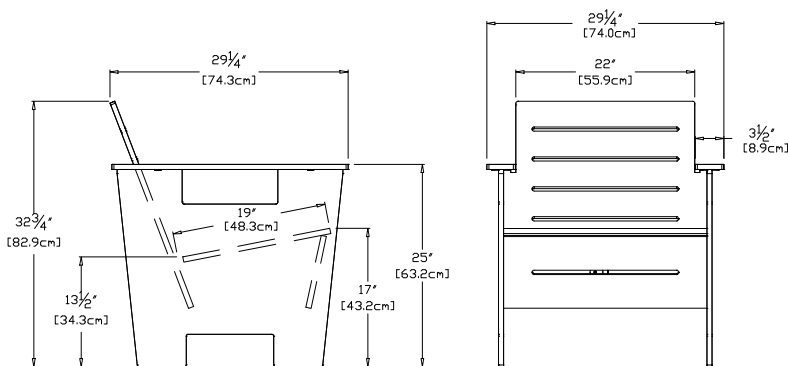

**sand:** GO-L-SD

**evergreen:** GO-L-EG

**navy blue:** GO-L-NB

**collection:** go

**material:** 100% recycled HDPE

**dimensions:** width: 29.25" (74.0cm)  
depth: 29.25" (74.3cm)  
height: 32.75" (82.9cm)

**weight:** 60 lbs (27.2kg)

**480**  
reclaimed  
milk jugs

**shipping dimensions:** 30" x 6" x 30"  
**shipping weight:** 67 lbs (30.4kg)

flat pack shipped  
some assembly required