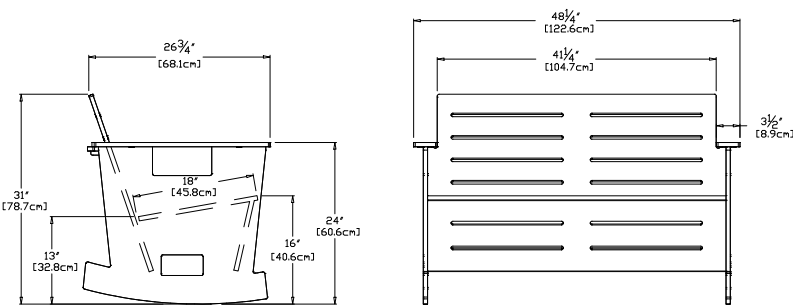

sky: GO-LR-SB

sand: GO-LR-SD

evergreen: GO-LR-EG

navy blue: GO-LR-NB

collection: go

material: 100% recycled HDPE

dimensions: width: 48.25" (122.6cm)
depth: 26.75" (68.1cm)
height: 31" (78.7cm)

weight: 83 lbs (37.6kg)

664
reclaimed
milk jugs

shipping dimensions: 30" x 5" x 49"
shipping weight: 99 lbs (44.9kg)

flat pack shipped
some assembly required