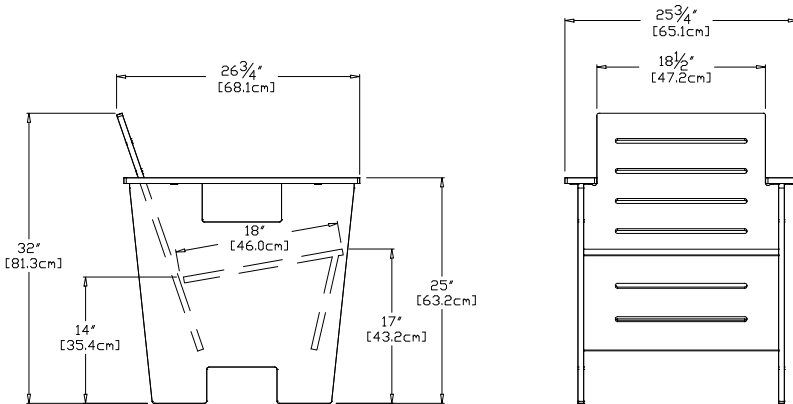

**evergreen:** GO-CC-EG

**navy blue:** GO-CC-NB

**charcoal:** GO-CC-CG

**collection:** go

**material:** 100% recycled HDPE

**dimensions:** width: 25.75" (65.1cm)  
depth: 26.75" (68.1cm)  
height: 32" (81.3cm)

**weight:** 52 lbs (23.6kg)

**416**  
reclaimed  
milk jugs

**shipping dimensions:** 30" x 6" x 30"  
**shipping weight:** 60 lbs (27.2kg)

flat pack shipped  
some assembly required