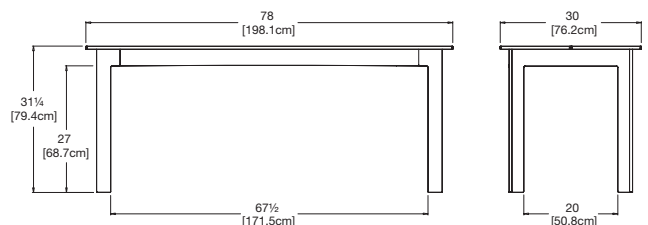

seats 8

shipping dimensions: Pallet