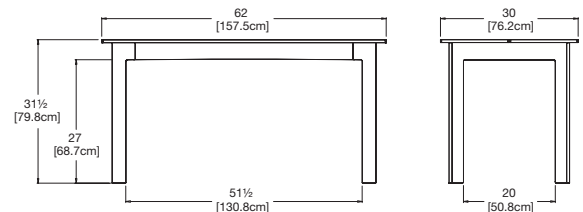

### material:

100% recycled HDPE

**product details:** see backside

shipped knocked down  
some assembly required

round table 38

seats 4

**SKU:** FA-RT38-(color code)

**dimensions:**  
width: 38" (96.5cm)  
depth: 38" (96.5cm)  
height: 30" (76.0cm)

**weight:**  
48.5 lbs (22.0kg)

**use with:**  
fresh air bench 18

**shipping dimensions:** 48" x 6" x 39"  
**shipping weight:** 64.5 lbs (29.3kg)

round table 60

seats 6

**SKU:** FA-RT60-(color code)

**dimensions:**  
width: 60" (152.4cm)  
depth: 60" (152.4cm)  
height: 30" (76.0cm)

**weight:**  
103 lbs (46.7kg)

**use with:**  
fresh air bench 18

**shipping dimensions:** Pallet

table 62

seats 6

**SKU:** FA-T62-(color code)

**dimensions:**  
width: 62" (157.5cm)  
depth: 30" (76.2cm)  
height: 31.5" (79.8cm)

**weight:**  
83 lbs (37.6kg)

**use with:**  
fresh air bench 48

**shipping dimensions:** Pallet

table 78

seats 8

**SKU:** FA-T72-(color code)

**dimensions:**  
width: 78" (198.1cm)  
depth: 30" (76.2cm)  
height: 31.25" (79.4cm)