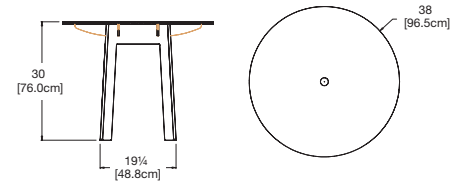

### material:

100% recycled HDPE

**product details:** see backside

shipped knocked down  
some assembly required

round table 38

seats 4

**SKU:** FA-RT38-(color code)

**dimensions:**  
width: 38" (96.5cm)  
depth: 38" (96.5cm)  
height: 30" (76.0cm)

**weight:**  
48.5 lbs (22.0kg)

**use with:**  
fresh air bench 18

**shipping dimensions:** 48" x 6" x 39"  
**shipping weight:** 64.5 lbs (29.3kg)

round table 60

seats 6

**SKU:** FA-RT60-(color code)

**dimensions:**  
width: 60" (152.4cm)  
depth: 60" (152.4cm)  
height: 30" (76.0cm)