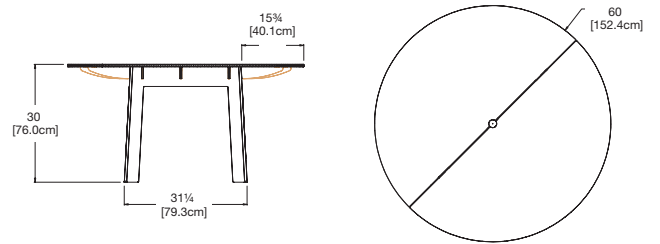

### material:

100% recycled HDPE

**product details:** see backside

shipped knocked down  
some assembly required

round table 38

seats 4

**SKU:** FA-RT38-(color code)

**dimensions:**  
width: 38" (96.5cm)  
depth: 38" (96.5cm)  
height: 30" (76.0cm)

**weight:**  
48.5 lbs (22.0kg)

**use with:**  
fresh air bench 18

**shipping dimensions:** 48" x 6" x 39"  
**shipping weight:** 64.5 lbs (29.3kg)

round table 60

seats 6

**SKU:** FA-RT60-(color code)

**dimensions:**  
width: 60" (152.4cm)  
depth: 60" (152.4cm)  
height: 30" (76.0cm)

**weight:**  
103 lbs (46.7kg)

**use with:**  
fresh air bench 18

**shipping dimensions:** Pallet

table 62

seats 6

**SKU:** FA-T62-(color code)

**dimensions:**  
width: 62" (157.5cm)  
depth: 30" (76.2cm)  
height: 31.5" (79.8cm)