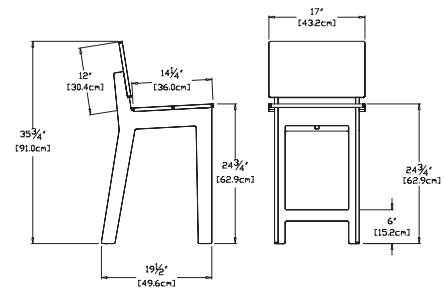

### counter stool

**SKU:** FA-CS-(color code)

**dimensions:**  
width: 17" (43.2cm)  
depth: 19.5" (49.6cm)  
height: 35.75" (91.0cm)

**weight:**  
20.5 lbs (9.3kg)

**use with:**  
fresh air counter table

**shipping dimensions:** 36" x 24" x 4"  
**shipping weight:** 25 lbs (11.3kg)

**shipping dimensions:** 28" x 5.5" x 38"  
**shipping weight:** 41.5 lbs (18.8kg)

### bar stool

**SKU:** FA-BS-(color code)

**dimensions:**  
width: 17" (43.2cm)  
depth: 20.5" (52.1cm)  
height: 41.75" (106.2cm)

**weight:**  
22 lbs (10.0kg)

**use with:**  
fresh air bar table

**shipping dimensions:** 36" x 24" x 4"  
**shipping weight:** 26 lbs (11.8kg)