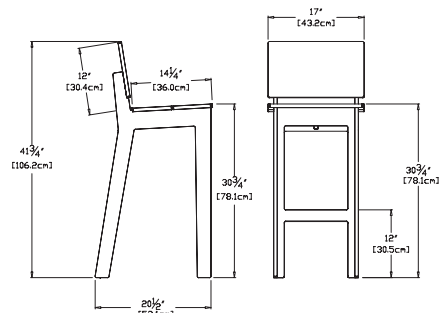

### counter table 26

**SKU:** FA-CT26-(color code)

**dimensions:**  
width: 26" (66.0cm)  
depth: 26" (66.0cm)  
height: 36" (91.3cm)

**weight:**  
35.5 lbs (16.1kg)

**use with:**  
fresh air counter stool

**shipping dimensions:** 28" x 5.5" x 38"  
**shipping weight:** 41.5 lbs (18.8kg)

### bar stool

**SKU:** FA-BS-(color code)

**dimensions:**  
width: 17" (43.2cm)  
depth: 20.5" (52.1cm)  
height: 41.75" (106.2cm)

**weight:**  
22 lbs (10.0kg)

**use with:**  
fresh air bar table

**shipping dimensions:** 36" x 24" x 4"  
**shipping weight:** 26 lbs (11.8kg)

### bar table 26

**SKU:** FA-BT26-(color code)

**dimensions:**  
width: 26" (66.0cm)  
depth: 26" (66.0cm)  
height: 42" (106.5cm)

**weight:**  
38.5 lbs (17.5kg)

**use with:**  
fresh air bar stool

**shipping dimensions:** 28" x 4" x 42"  
**shipping weight:** 45 lbs (20.4kg)