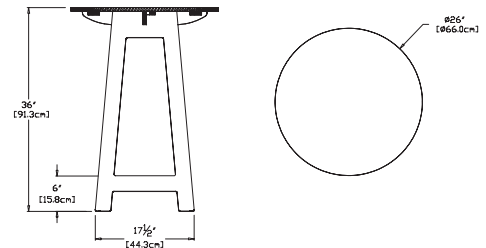

### counter stool

**SKU:** FA-CS-(color code)

**dimensions:**  
width: 17" (43.2cm)  
depth: 19.5" (49.6cm)  
height: 35.75" (91.0cm)

**weight:**  
20.5 lbs (9.3kg)

**use with:**  
fresh air counter table

**shipping dimensions:** 36" x 24" x 4"  
**shipping weight:** 25 lbs (11.3kg)

### counter table 26

**SKU:** FA-CT26-(color code)

**dimensions:**  
width: 26" (66.0cm)  
depth: 26" (66.0cm)  
height: 36" (91.3cm)

**weight:**  
35.5 lbs (16.1kg)

**use with:**  
fresh air counter stool

**shipping dimensions:** 28" x 5.5" x 38"  
**shipping weight:** 41.5 lbs (18.8kg)