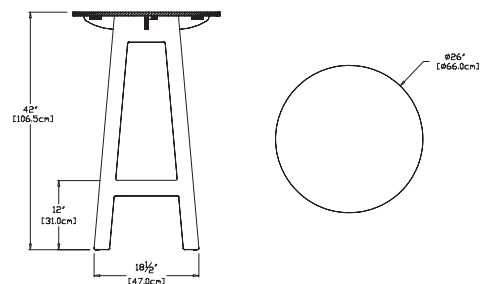

### counter table 26

**SKU:** FA-CT26-(color code)

**dimensions:**  
width: 26" (66.0cm)  
depth: 26" (66.0cm)  
height: 36" (91.3cm)

**weight:**  
35.5 lbs (16.1kg)

**use with:**  
fresh air counter stool

**shipping dimensions:** 28" x 5.5" x 38"  
**shipping weight:** 41.5 lbs (18.8kg)

### bar stool

**SKU:** FA-BS-(color code)

**dimensions:**  
width: 17" (43.2cm)  
depth: 20.5" (52.1cm)  
height: 41.75" (106.2cm)

**weight:**  
22 lbs (10.0kg)

**use with:**  
fresh air bar table

**shipping dimensions:** 36" x 24" x 4"  
**shipping weight:** 26 lbs (11.8kg)

### bar table 26

**SKU:** FA-BT26-(color code)

**dimensions:**  
width: 26" (66.0cm)  
depth: 26" (66.0cm)  
height: 42" (106.5cm)

**weight:**  
38.5 lbs (17.5kg)

**use with:**  
fresh air bar stool

**shipping dimensions:** 28" x 4" x 42"  
**shipping weight:** 45 lbs (20.4kg)