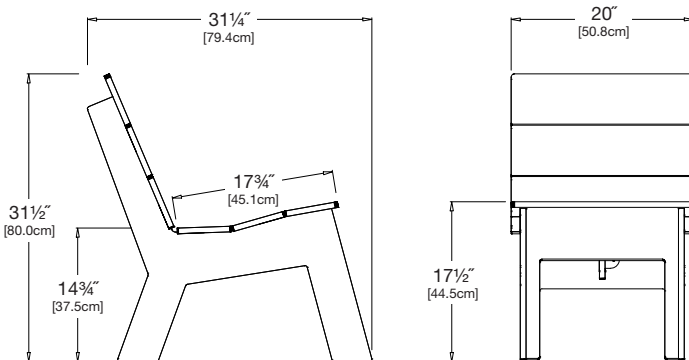

**sand:** LG-FC-SD

**evergreen:** LG-FC-EG

**navy blue:** LG-FC-NB

**collection:** lounge

**material:** 100% recycled HDPE

**dimensions:** width: 20" (50.8cm)  
depth: 31.25" (79.4cm)  
height: 31.5" (80.0cm)

**weight:** 38.5 lbs (17.5 kg)

**308**  
reclaimed  
milk jugs

**shipping dimensions:** 28" x 4" x 32"  
**shipping weight:** 43.5 lbs (19.7kg)

flat pack shipped  
some assembly required