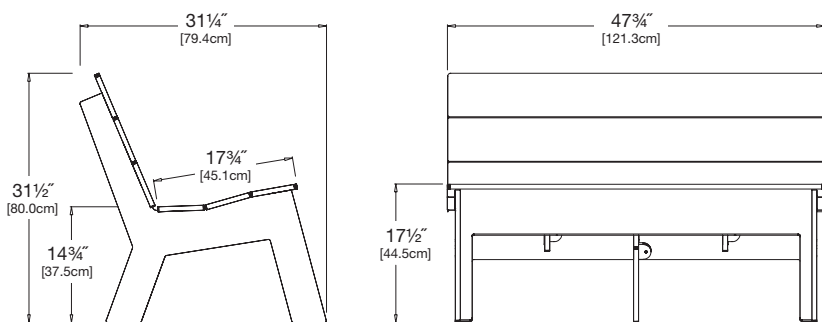

driftwood: LG-FB-DW