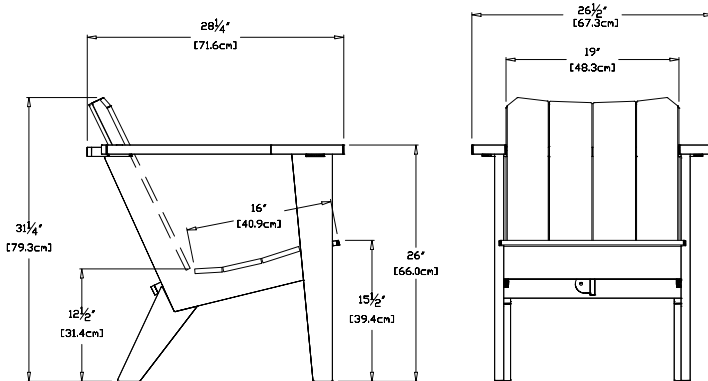

sand: LG-DC-SD

evergreen: LG-DC-EG

navy blue: LG-DC-NB

collection: lounge

material: 100% recycled HDPE

dimensions: width: 26.5" (67.3cm)
depth: 28.25" (71.6cm)
height: 31.25" (79.3cm)

weight: 41 lbs (18.6kg)

328
reclaimed
milk jugs

shipping dimensions: 30" x 6" x 30"
shipping weight: 46 lbs (20.9kg)

shipped knocked down
some assembly required