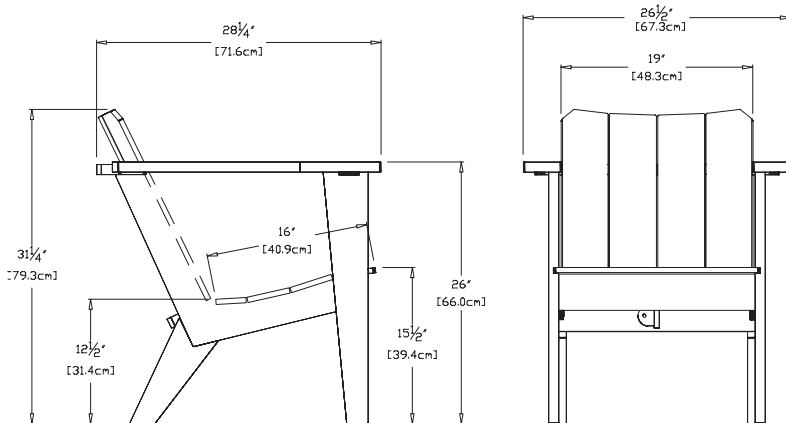

driftwood: LG-DC-DW