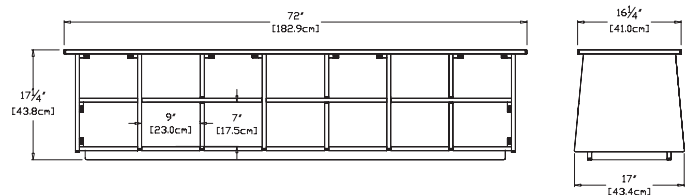

dimensions:
width: 46.5" (118.1cm)
depth: 17" (43.4cm)
height: 17.25" (43.8cm)

weight:
69 lbs (31.3kg)

shipping dimensions: 18" x 18" x 48"
shipping weight: 77 lbs (34.9kg)

cubby 60

SKU

standard:
SG-CB60-(color code)

+ boot holes:
SG-CB60-B-(color code)

dimensions:
width: 60" (152.4cm)
depth: 17" (43.4cm)
height: 17.25" (43.8cm)

weight:
82 lbs (37.2kg)

shipping dimensions: Pallet

cubby 72

SKU

standard:
SG-CB72-(color code)

+ boot holes:
SG-CB72-B-(color code)

dimensions:
width: 72" (182.9cm)
depth: 17" (43.4cm)
height: 17.25" (43.8cm)

weight:
119 lbs (54.0kg)

shipping dimensions: Pallet