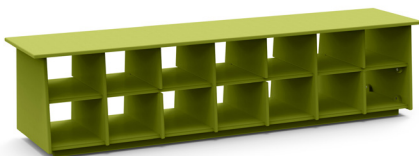

dimensions:
width: 46.5" (118.1cm)
depth: 17" (43.4cm)
height: 17.25" (43.8cm)

weight:
69 lbs (31.3kg)

shipping dimensions: 18" x 18" x 48"
shipping weight: 77 lbs (34.9kg)

cubby 60

SKU

standard:
SG-CB60-(color code)

+ boot holes:
SG-CB60-B-(color code)

dimensions:
width: 60" (152.4cm)
depth: 17" (43.4cm)
height: 17.25" (43.8cm)

weight:
82 lbs (37.2kg)

shipping dimensions: Pallet

cubby 72

SKU

standard:
SG-CB72-(color code)

+ boot holes:
SG-CB72-B-(color code)

dimensions:
width: 72" (182.9cm)
depth: 17" (43.4cm)
height: 17.25" (43.8cm)

weight:
119 lbs (54.0kg)

shipping dimensions: Pallet