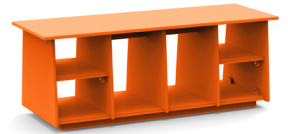

cubby 46

cubby 46
+ boot holes

cubby 60

cubby 60
+ boot holes

cubby 72

cubby 72
+ boot holes

charcoal: color code CG

black: color code BL

cloud: color code CW

leaf: color code LG

chocolate: color code CB

apple: color code AR

sunset: color code OR

sky: color code SB

sand: color code SD

evergreen: color code EG

navy blue: color code NB

**product details
& size comparisons:**
see backside →

collection:
storage
material:
100% recycled
HDPE

shipped fully assembled

cubby 46

SKU

standard:
SG-CB46-(color code)

+ boot holes:
SG-CB46-B-(color code)

dimensions:
width: 46.5" (118.1cm)
depth: 17" (43.4cm)
height: 17.25" (43.8cm)

weight:
69 lbs (31.3kg)

shipping dimensions: 18" x 18" x 48"
shipping weight: 77 lbs (34.9kg)

cubby 60

SKU

standard:
SG-CB60-(color code)