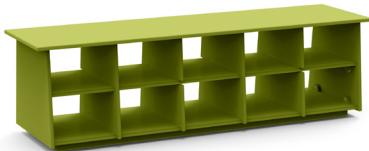

cloud: color code CW

leaf: color code LG

chocolate: color code CB

apple: color code AR

sunset: color code OR

sky: color code SB

sand: color code SD

evergreen: color code EG

navy blue: color code NB

**product details
& size comparisons:**
see backside →

collection:
storage
material:
100% recycled
HDPE

shipped fully assembled

cubby 46

SKU

standard:
SG-CB46-(color code)

+ boot holes:
SG-CB46-B-(color code)

dimensions:
width: 46.5" (118.1cm)
depth: 17" (43.4cm)
height: 17.25" (43.8cm)

weight:
69 lbs (31.3kg)

shipping dimensions: 18" x 18" x 48"
shipping weight: 77 lbs (34.9kg)

cubby 60

SKU

standard:
SG-CB60-(color code)

+ boot holes:
SG-CB60-B-(color code)

dimensions:
width: 60" (152.4cm)
depth: 17" (43.4cm)
height: 17.25" (43.8cm)

weight:
82 lbs (37.2kg)

shipping dimensions: Pallet

cubby 72

SKU

standard:
SG-CB72-(color code)