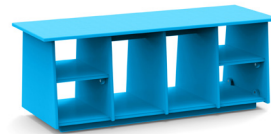

cloud: color code CW

leaf: color code LG

chocolate: color code CB

apple: color code AR

sunset: color code OR

sky: color code SB

sand: color code SD

evergreen: color code EG

navy blue: color code NB

**product details
& size comparisons:**
see backside →

collection:
storage
material:
100% recycled
HDPE

shipped fully assembled

cubby 46

SKU

standard:
SG-CB46-(color code)

+ boot holes:
SG-CB46-B-(color code)

dimensions:
width: 46.5" (118.1cm)
depth: 17" (43.4cm)
height: 17.25" (43.8cm)

weight:
69 lbs (31.3kg)

shipping dimensions: 18" x 18" x 48"
shipping weight: 77 lbs (34.9kg)

cubby 60

SKU

standard:
SG-CB60-(color code)