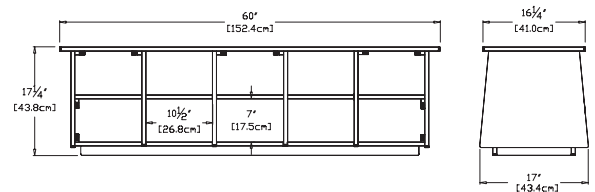

dimensions:
width: 46.5" (118.1cm)
depth: 17" (43.4cm)
height: 17.25" (43.8cm)

weight:
69 lbs (31.3kg)

shipping dimensions: 18" x 18" x 48"
shipping weight: 77 lbs (34.9kg)

cubby 60

SKU

standard:
SG-CB60-(color code)

+ boot holes:
SG-CB60-B-(color code)

dimensions:
width: 60" (152.4cm)
depth: 17" (43.4cm)
height: 17.25" (43.8cm)

weight:
82 lbs (37.2kg)

shipping dimensions: Pallet

cubby 72

SKU

standard:
SG-CB72-(color code)

+ boot holes:
SG-CB72-B-(color code)

dimensions:
width: 72" (182.9cm)
depth: 17" (43.4cm)
height: 17.25" (43.8cm)

weight:
119 lbs (54.0kg)

shipping dimensions: Pallet