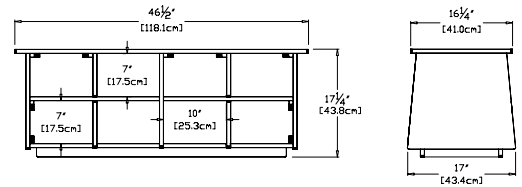

navy blue: color code NB

**product details
& size comparisons:**
see backside →

collection:
storage
material:
100% recycled
HDPE

shipped fully assembled

cubby 46

SKU

standard:
SG-CB46-(color code)

+ boot holes:
SG-CB46-B-(color code)

dimensions:
width: 46.5" (118.1cm)
depth: 17" (43.4cm)
height: 17.25" (43.8cm)

weight:
69 lbs (31.3kg)

shipping dimensions: 18" x 18" x 48"
shipping weight: 77 lbs (34.9kg)

cubby 60

SKU

standard:
SG-CB60-(color code)

+ boot holes:
SG-CB60-B-(color code)

dimensions:
width: 60" (152.4cm)
depth: 17" (43.4cm)
height: 17.25" (43.8cm)

weight:
82 lbs (37.2kg)

shipping dimensions: Pallet

cubby 72

SKU

standard:
SG-CB72-(color code)

+ boot holes:
SG-CB72-B-(color code)

dimensions:
width: 72" (182.9cm)
depth: 17" (43.4cm)
height: 17.25" (43.8cm)

weight:
119 lbs (54.0kg)

shipping dimensions: Pallet