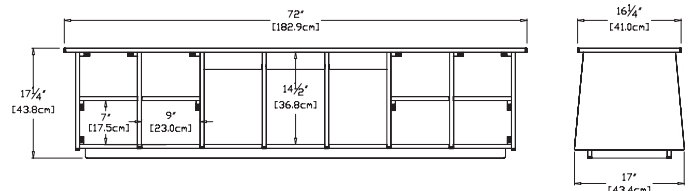

dimensions:
width: 46.5" (118.1cm)
depth: 17" (43.4cm)
height: 17.25" (43.8cm)

weight:
69 lbs (31.3kg)

shipping dimensions: 18" x 18" x 48"
shipping weight: 77 lbs (34.9kg)

cubby 60

SKU

standard:
SG-CB60-(color code)

+ boot holes:
SG-CB60-B-(color code)

dimensions:
width: 60" (152.4cm)
depth: 17" (43.4cm)
height: 17.25" (43.8cm)

weight:
82 lbs (37.2kg)

shipping dimensions: Pallet

cubby 72

SKU

standard:
SG-CB72-(color code)

+ boot holes:
SG-CB72-B-(color code)

dimensions:
width: 72" (182.9cm)
depth: 17" (43.4cm)
height: 17.25" (43.8cm)

weight:
119 lbs (54.0kg)

shipping dimensions: Pallet