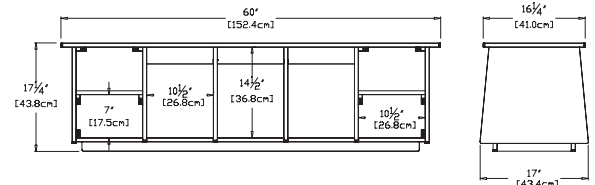

dimensions:
width: 46.5" (118.1cm)
depth: 17" (43.4cm)
height: 17.25" (43.8cm)

weight:
69 lbs (31.3kg)

shipping dimensions: 18" x 18" x 48"
shipping weight: 77 lbs (34.9kg)

cubby 60

SKU

standard:
SG-CB60-(color code)

+ boot holes:
SG-CB60-B-(color code)

dimensions:
width: 60" (152.4cm)
depth: 17" (43.4cm)
height: 17.25" (43.8cm)

weight:
82 lbs (37.2kg)

shipping dimensions: Pallet

cubby 72

SKU

standard:
SG-CB72-(color code)

+ boot holes:
SG-CB72-B-(color code)

dimensions:
width: 72" (182.9cm)
depth: 17" (43.4cm)
height: 17.25" (43.8cm)

weight:
119 lbs (54.0kg)

shipping dimensions: Pallet