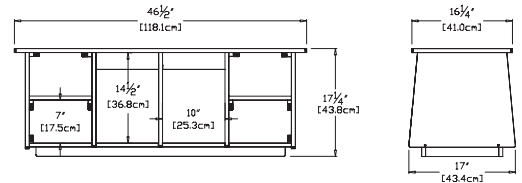

navy blue: color code NB

**product details
& size comparisons:**
see backside →

collection:
storage
material:
100% recycled
HDPE

shipped fully assembled

cubby 46

SKU

standard:
SG-CB46-(color code)

+ boot holes:
SG-CB46-B-(color code)

dimensions:
width: 46.5" (118.1cm)
depth: 17" (43.4cm)
height: 17.25" (43.8cm)

weight:
69 lbs (31.3kg)

shipping dimensions: 18" x 18" x 48"
shipping weight: 77 lbs (34.9kg)

cubby 60

SKU

standard:
SG-CB60-(color code)

+ boot holes:
SG-CB60-B-(color code)

dimensions:
width: 60" (152.4cm)
depth: 17" (43.4cm)
height: 17.25" (43.8cm)

weight:
82 lbs (37.2kg)

shipping dimensions: Pallet

cubby 72

SKU

standard:
SG-CB72-(color code)

+ boot holes:
SG-CB72-B-(color code)

dimensions:
width: 72" (182.9cm)
depth: 17" (43.4cm)
height: 17.25" (43.8cm)

weight:
119 lbs (54.0kg)

shipping dimensions: Pallet