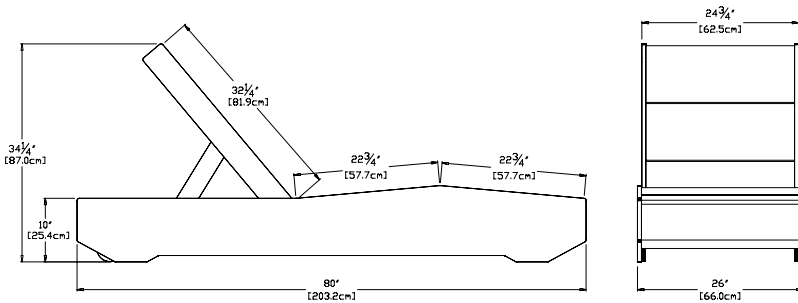

sand: LG-405C-SD

evergreen: LG-405C-EG

navy blue: LG-405C-NB

collection: lounge
material: 100% recycled HDPE
dimensions: width: 26" (66.0cm)
 depth: 80" (203.2cm)
 height: 34.25" (87.0cm)
weight: 86.5 lbs (39.2kg)
shipping dimensions: 12" x 6" x 63"
 30" x 20" x 6"
shipping weight: 100 lbs (45.4kg)