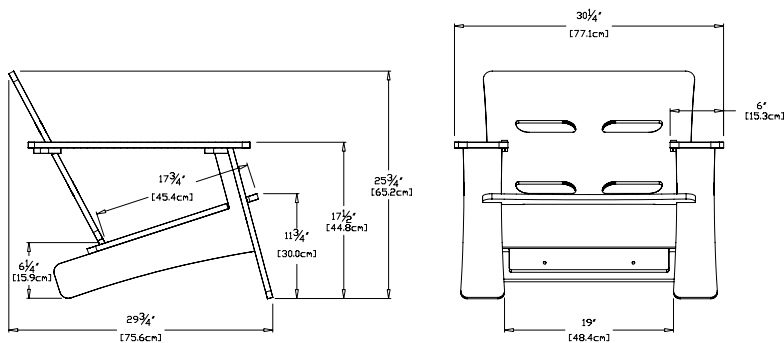

**sand:** LG-CC-SD

**collection:** lounge  
**material:** 100% recycled HDPE  
**dimensions:** width: 30.25" (77.1cm)  
 depth: 29.75" (75.6cm)  
 height: 25.75" (65.2cm)  
**weight:** 41 lbs (18.6kg)

**328**  
 reclaimed  
 milk jugs

**shipping dimensions:** 28" x 4" x 24"  
**shipping weight:** 43 lbs (19.5kg)

flat pack shipped  
 some assembly required

**evergreen:** LG-CC-EG

**navy blue:** LG-CC-NB