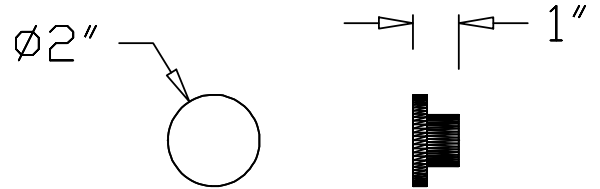

2 inch dia.

3 inch dia.

4 inch dia.

**charcoal:** color code CG

**mounting hardware included:**

**collection:**  
accessories

**material:**  
100% recycled  
HDPE

**product details:** see backside →

**evergreen:** color code EG

**navy blue:** color code NB

2 inch

**SKU:** SG-BWH2-(color code)

**dimensions:**

width: 2" (5.1cm)  
depth: 1" (2.5cm)  
height: 2" (5.1cm)

**weight:**

1 oz (28g)

3 inch

**SKU:** SG-BWH3-(color code)

**dimensions:**

width: 3" (7.6cm)  
depth: 1" (2.5cm)  
height: 3" (7.6cm)

**weight:**

1.5 oz (43g)

4 inch

**SKU:** SG-BWH4-(color code)

**dimensions:**

width: 4" (10.2cm)  
depth: 1" (2.5cm)  
height: 4" (10.2cm)

**weight:**

2.6 oz (74g)