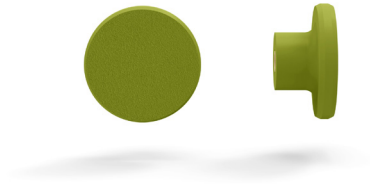

2 inch dia.

3 inch dia.

4 inch dia.

**charcoal:** color code CG

**mounting hardware included:**

**collection:**  
accessories

**material:**  
100% recycled  
HDPE

**product details:** see backside →

**black:** color code BL

**cloud:** color code CW

**leaf:** color code LG

**chocolate:** color code CB

**apple:** color code AR

**sunset:** color code OR

**sky:** color code SB

**sand:** color code SD

**evergreen:** color code EG

**navy blue:** color code NB

2 inch

**SKU:** SG-BWH2-(color code)

**dimensions:**

width: 2" (5.1cm)  
depth: 1" (2.5cm)  
height: 2" (5.1cm)

**weight:**

1 oz (28g)

3 inch

**SKU:** SG-BWH3-(color code)

**dimensions:**

width: 3" (7.6cm)  
depth: 1" (2.5cm)  
height: 3" (7.6cm)

**weight:**

1.5 oz (43g)

4 inch

**SKU:** SG-BWH4-(color code)