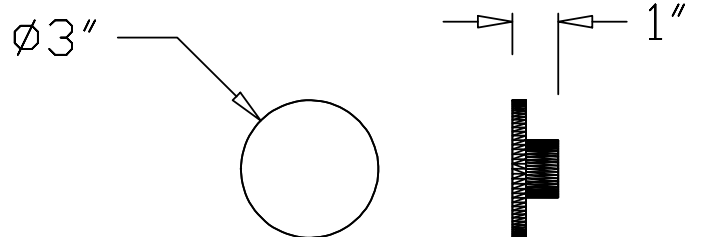

**evergreen:** color code EG

**navy blue:** color code NB

2 inch

**SKU:** SG-BWH2-(color code)

**dimensions:**

width: 2" (5.1cm)  
depth: 1" (2.5cm)  
height: 2" (5.1cm)

**weight:**

1 oz (28g)

3 inch

**SKU:** SG-BWH3-(color code)

**dimensions:**

width: 3" (7.6cm)  
depth: 1" (2.5cm)  
height: 3" (7.6cm)

**weight:**

1.5 oz (43g)

4 inch

**SKU:** SG-BWH4-(color code)

**dimensions:**

width: 4" (10.2cm)  
depth: 1" (2.5cm)  
height: 4" (10.2cm)

**weight:**

2.6 oz (74g)