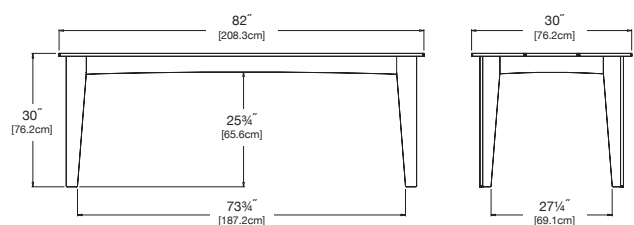

dimensions:
width: 62" (157.5cm)
depth: 30" (76.2cm)
height: 30" (76.2cm)

weight:
73 lbs (33.1kg)

use with:
alfresco bench 47

seats 6

shipping dimensions: 13" x 6" x 63"
shipping weight: 92 lbs (41.7kg)

table 72

SKU: AL-T72-(color code)

dimensions:
width: 72" (182.9cm)
depth: 30" (76.2cm)
height: 30" (76.2cm)

weight:
85 lbs (38.6kg)

use with:
alfresco bench 58

seats 8

shipping dimensions: Pallet

table 82

SKU: AL-T82-(color code)

dimensions:
width: 82" (208.3cm)
depth: 36" (91.4cm)
height: 30" (76.2cm)

weight:
133 lbs (60.3kg)

use with:
alfresco bench 68

seats 10

shipping dimensions: Pallet

table 95

SKU: AL-T95-(color code)

dimensions:
width: 95" (241.3cm)
depth: 36" (91.4cm)
height: 30" (76.2cm)