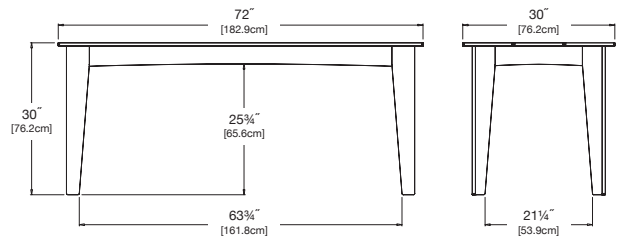

dimensions:
width: 62" (157.5cm)
depth: 30" (76.2cm)
height: 30" (76.2cm)

weight:
73 lbs (33.1kg)

use with:
alfresco bench 47

584
reclaimed
milk jugs

seats 6

shipping dimensions: 13" x 6" x 63"
shipping weight: 92 lbs (41.7kg)

table 72

SKU: AL-T72-(color code)

dimensions:
width: 72" (182.9cm)
depth: 30" (76.2cm)
height: 30" (76.2cm)

weight:
85 lbs (38.6kg)

use with:
alfresco bench 58

680
reclaimed
milk jugs

seats 8

shipping dimensions: Pallet

table 82

SKU: AL-T82-(color code)

dimensions:
width: 82" (208.3cm)
depth: 36" (91.4cm)
height: 30" (76.2cm)

weight:
133 lbs (60.3kg)

use with:
alfresco bench 68

1,064
reclaimed
milk jugs

seats 10

shipping dimensions: Pallet

table 95

SKU: AL-T95-(color code)

dimensions:
width: 95" (241.3cm)
depth: 36" (91.4cm)
height: 30" (76.2cm)

use with:
alfresco bench 81

seats 12

shipping dimensions: Pallet