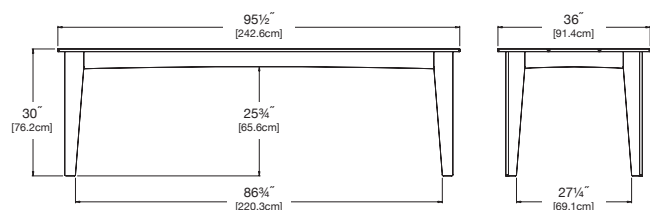

SKU: AL-T95-(color code)

dimensions:
width: 95" (241.3cm)
depth: 36" (91.4cm)
height: 30" (76.2cm)

weight:
73 lbs (33.1kg)

use with:
alfresco bench 81

seats 12