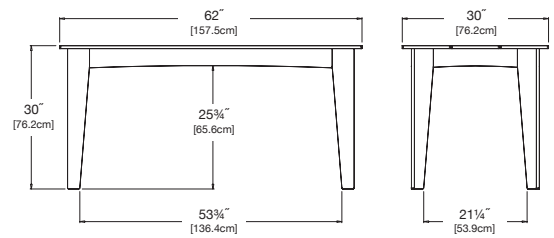

dimensions:
width: 62" (157.5cm)
depth: 30" (76.2cm)
height: 30" (76.2cm)

weight:
73 lbs (33.1kg)

use with:
alfresco bench 47

seats 6

shipping dimensions: 13" x 6" x 63"
shipping weight: 92 lbs (41.7kg)

table 72

SKU: AL-T72-(color code)

dimensions:
width: 72" (182.9cm)
depth: 30" (76.2cm)
height: 30" (76.2cm)

weight:
85 lbs (38.6kg)

use with:
alfresco bench 58

seats 8

shipping dimensions: Pallet

table 82

SKU: AL-T82-(color code)

dimensions:
width: 82" (208.3cm)
depth: 36" (91.4cm)
height: 30" (76.2cm)

weight:
133 lbs (60.3kg)

use with:
alfresco bench 68

seats 10

shipping dimensions: Pallet

table 95

SKU: AL-T95-(color code)

dimensions:
width: 95" (241.3cm)
depth: 36" (91.4cm)
height: 30" (76.2cm)