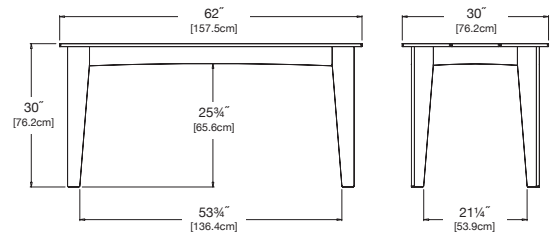

dimensions:
width: 62" (157.5cm)
depth: 30" (76.2cm)
height: 30" (76.2cm)

weight:
73 lbs (33.1kg)

use with:
alfresco bench 47

584
reclaimed
milk jugs

seats 6

shipping dimensions: 13" x 6" x 63"
shipping weight: 92 lbs (41.7kg)

table 72

SKU: AL-T72-(color code)

dimensions:
width: 72" (182.9cm)
depth: 30" (76.2cm)
height: 30" (76.2cm)

weight:
85 lbs (38.6kg)

use with:
alfresco bench 58

680
reclaimed
milk jugs

seats 8

shipping dimensions: Pallet

table 82

SKU: AL-T82-(color code)

dimensions:
width: 82" (208.3cm)
depth: 36" (91.4cm)
height: 30" (76.2cm)

weight:
133 lbs (60.3kg)

use with:
alfresco bench 68

1,064
reclaimed
milk jugs

seats 10

shipping dimensions: Pallet

table 95

SKU: AL-T95-(color code)

dimensions:
width: 95" (241.3cm)
depth: 36" (91.4cm)
height: 30" (76.2cm)

use with:
alfresco bench 81

seats 12

shipping dimensions: Pallet