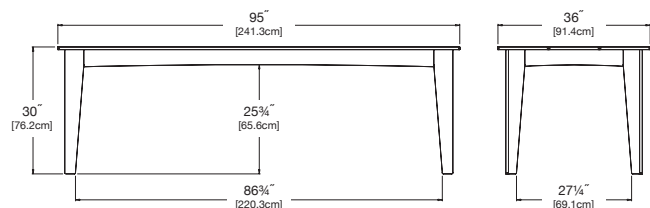

dimensions:
width: 62" (157.5cm)
depth: 30" (76.2cm)
height: 30" (76.2cm)

weight:
73 lbs (33.1kg)

use with:
alfresco bench 47

584
reclaimed
milk jugs

seats 6

shipping dimensions: 13" x 6" x 63"
shipping weight: 92 lbs (41.7kg)

table 72

SKU: AL-T72-(color code)

dimensions:
width: 72" (182.9cm)
depth: 30" (76.2cm)
height: 30" (76.2cm)

weight:
85 lbs (38.6kg)

use with:
alfresco bench 58

680
reclaimed
milk jugs

seats 8

shipping dimensions: Pallet

table 82

SKU: AL-T82-(color code)

dimensions:
width: 82" (208.3cm)
depth: 36" (91.4cm)
height: 30" (76.2cm)

weight:
133 lbs (60.3kg)

use with:
alfresco bench 68

1,064
reclaimed
milk jugs

seats 10

shipping dimensions: Pallet

table 95

SKU: AL-T95-(color code)

dimensions:
width: 95" (241.3cm)
depth: 36" (91.4cm)
height: 30" (76.2cm)

use with:
alfresco bench 81

seats 12

shipping dimensions: Pallet