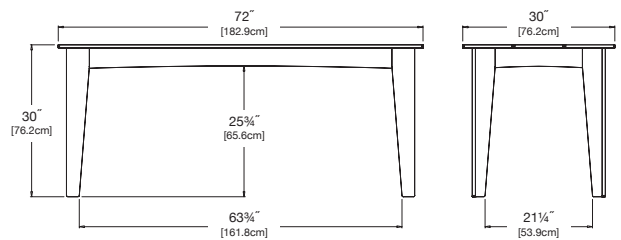

dimensions:
width: 62" (157.5cm)
depth: 30" (76.2cm)
height: 30" (76.2cm)

weight:
73 lbs (33.1kg)

use with:
alfresco bench 47

seats 6

shipping dimensions: 13" x 6" x 63"
shipping weight: 92 lbs (41.7kg)

table 72

SKU: AL-T72-(color code)

dimensions:
width: 72" (182.9cm)
depth: 30" (76.2cm)
height: 30" (76.2cm)

weight:
85 lbs (38.6kg)

use with:
alfresco bench 58

seats 8

shipping dimensions: Pallet

table 82

SKU: AL-T82-(color code)

dimensions:
width: 82" (208.3cm)
depth: 36" (91.4cm)
height: 30" (76.2cm)

weight:
133 lbs (60.3kg)

use with:
alfresco bench 68

seats 10

shipping dimensions: Pallet

table 95

SKU: AL-T95-(color code)

dimensions:
width: 95" (241.3cm)
depth: 36" (91.4cm)
height: 30" (76.2cm)