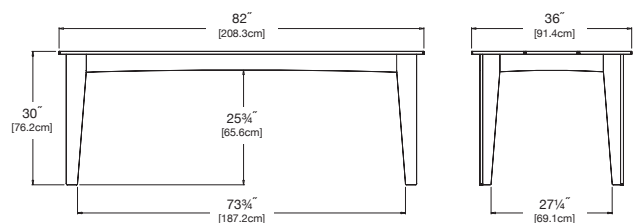

dimensions:
width: 62" (157.5cm)
depth: 30" (76.2cm)
height: 30" (76.2cm)

weight:
73 lbs (33.1kg)

use with:
alfresco bench 47

584
reclaimed
milk jugs

seats 6

shipping dimensions: 13" x 6" x 63"
shipping weight: 92 lbs (41.7kg)

table 72

SKU: AL-T72-(color code)

dimensions:
width: 72" (182.9cm)
depth: 30" (76.2cm)
height: 30" (76.2cm)

weight:
85 lbs (38.6kg)

use with:
alfresco bench 58

680
reclaimed
milk jugs

seats 8

shipping dimensions: Pallet

table 82

SKU: AL-T82-(color code)

dimensions:
width: 82" (208.3cm)
depth: 36" (91.4cm)
height: 30" (76.2cm)

weight:
133 lbs (60.3kg)

use with:
alfresco bench 68

1,064
reclaimed
milk jugs

seats 10

shipping dimensions: Pallet

table 95

SKU: AL-T95-(color code)

dimensions:
width: 95" (241.3cm)
depth: 36" (91.4cm)
height: 30" (76.2cm)

use with:
alfresco bench 81

seats 12

shipping dimensions: Pallet