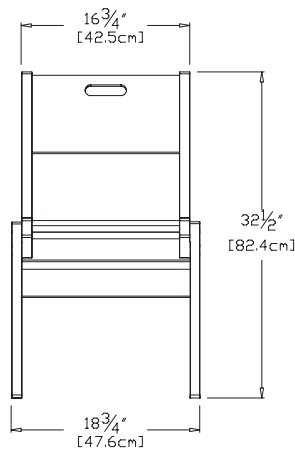

collection: alfresco
material: 100% recycled HDPE
dimensions: width: 18.75" (47.6cm)
depth: 21.75" (55.4cm)
height: 32.5" (82.4cm)
weight: 19 lbs (8.6kg)

152
reclaimed
milk jugs

shipping dimensions: 22" x 22" x 4"
shipping weight: 22 lbs (10kg)

flat pack shipped
some assembly required