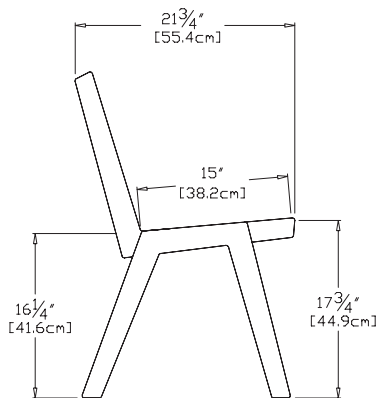

alfresco dining chair

solid back:
AL-DC-(color code)

handle back:
AL-DCH-(color code)

*stack up to 4 chairs

charcoal: color code CG

black: color code BL

cloud: color code CW

leaf: color code LG

chocolate: color code CB

apple: color code AR

sunset: color code OR

sky: color code SB

sand: color code SD

evergreen: color code EG

navy blue: color code NB

collection: alfresco
material: 100% recycled HDPE
dimensions: width: 18.75" (47.6cm)
 depth: 21.75" (55.4cm)
 height: 32.5" (82.4cm)
weight: 19 lbs (8.6kg)

152
reclaimed
milk jugs

shipping dimensions: 22" x 22" x 4"
shipping weight: 22 lbs (10kg)

flat pack shipped
some assembly required