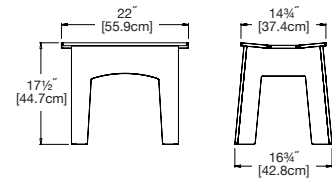

navy blue: color code NB

bench 22

SKU: AL-B22-(color code)

dimensions:

width: 22" (55.9cm)
depth: 16.75" (42.8cm)
height: 17.5" (44.7cm)

weight:

17 lbs (7.7kg)

use with:

any table to seat one

shipping dimensions: 24" x 18" x 4"
shipping weight: 20 lbs (9.1kg)

bench 47

SKU: AL-B47-(color code)

dimensions:

width: 47" (119.4cm)
depth: 16.75" (42.8cm)
height: 17.5" (44.7cm)

weight:

36 lbs (16.3kg)

use with:

Table 62 to seat two

shipping dimensions: 48" x 18" x 4"
shipping weight: 41 lbs (18.6kg)

bench 58

SKU: AL-B58-(color code)

dimensions:

width: 58" (147.3cm)
depth: 16.75" (42.8cm)
height: 17.5" (44.7cm)

dimensions:

width: 81" (205.7cm)
depth: 14.75" (37.4cm)
height: 17.75" (45.0cm)

weight:

69 lbs (31.3kg)

use with:

Table 95 to seat five

shipping dimensions: Pallet
shipping weight: 78 lbs (35.4kg)