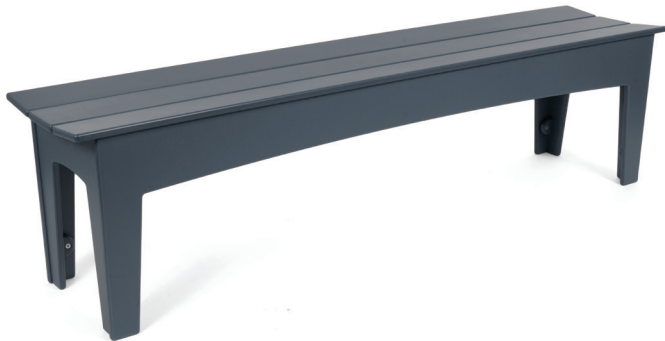

bench 22

bench 47 & 58

bench 68 & 81

black: color code BL

cloud: color code CW

leaf: color code LG

chocolate: color code CB

apple: color code AR

sunset: color code OR

sky: color code SB

sand: color code SD

charcoal: color code CG

use with:
alfresco
collection

collection:
alfresco
material:
100% recycled
HDPE

flat pack shipped
some assembly required

evergreen: color code EG

navy blue: color code NB

bench 22

SKU: AL-B22-(color code)

dimensions:

width: 22" (55.9cm)
depth: 16.75" (42.8cm)
height: 17.5" (44.7cm)

weight:

17 lbs (7.7kg)

use with:

any table to seat one

shipping dimensions: 24" x 18" x 4"
shipping weight: 20 lbs (9.1kg)

bench 47

SKU: AL-B47-(color code)

dimensions:

width: 47" (119.4cm)
depth: 16.75" (42.8cm)
height: 17.5" (44.7cm)

weight: