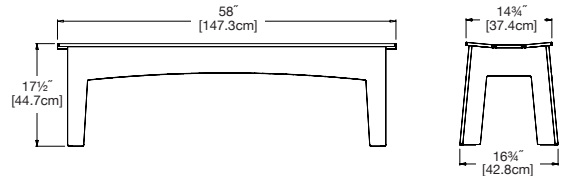

any table to seat one

shipping dimensions: 24" x 18" x 4"
shipping weight: 20 lbs (9.1kg)

bench 47

SKU: AL-B47-(color code)

dimensions:

width: 47" (119.4cm)
depth: 16.75" (42.8cm)
height: 17.5" (44.7cm)

weight:

36 lbs (16.3kg)

use with:

Table 62 to seat two

shipping dimensions: 48" x 18" x 4"
shipping weight: 41 lbs (18.6kg)

bench 58

SKU: AL-B58-(color code)

dimensions:

width: 58" (147.3cm)
depth: 16.75" (42.8cm)
height: 17.5" (44.7cm)

weight:

46 lbs (20.8kg)

use with:

Table 72 to seat three

shipping dimensions: 58" x 18" x 4"
shipping weight: 46 lbs (20.9kg)

bench 68

SKU: AL-B68-(color code)

dimensions:

dimensions:

width: 81" (205.7cm)
depth: 14.75" (37.4cm)
height: 17.75" (45.0cm)

weight:

69 lbs (31.3kg)

use with:

Table 95 to seat five

shipping dimensions: Pallet
shipping weight: 78 lbs (35.4kg)