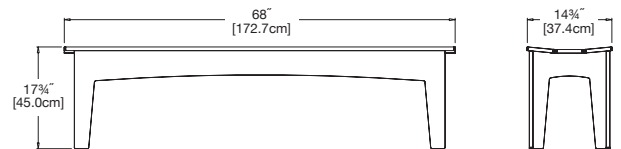

36 lbs (16.3kg)

use with:

Table 62 to seat two

shipping dimensions: 48" x 18" x 4"
shipping weight: 41 lbs (18.6kg)

bench 58

SKU: AL-B58-(color code)

dimensions:

width: 58" (147.3cm)
depth: 16.75" (42.8cm)
height: 17.5" (44.7cm)

weight:

46 lbs (20.8kg)

use with:

Table 72 to seat three

shipping dimensions: 58" x 18" x 4"
shipping weight: 46 lbs (20.9kg)

bench 68

SKU: AL-B68-(color code)

dimensions:

width: 68" (172.7cm)
depth: 14.75" (37.4cm)
height: 17.75" (45.0cm)

weight:

50 lbs (22.7kg)

use with:

Table 82 to seat four

shipping dimensions: Pallet
shipping weight: 58 lbs (26.3kg)

bench 81

SKU: AL-B81-(color code)

dimensions:

width: 81" (205.7cm)
depth: 14.75" (37.4cm)
height: 17.75" (45.0cm)

weight:

69 lbs (31.3kg)

use with:

Table 95 to seat five

shipping dimensions: Pallet
shipping weight: 78 lbs (35.4kg)