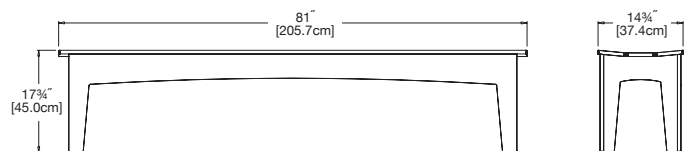

any table to seat one

shipping dimensions: 24" x 18" x 4"
shipping weight: 20 lbs (9.1kg)

bench 47

SKU: AL-B47-(color code)

dimensions:

width: 47" (119.4cm)
depth: 16.75" (42.8cm)
height: 17.5" (44.7cm)

weight:

36 lbs (16.3kg)

use with:

Table 62 to seat two

shipping dimensions: 48" x 18" x 4"
shipping weight: 41 lbs (18.6kg)

bench 58

SKU: AL-B58-(color code)

dimensions:

width: 58" (147.3cm)
depth: 16.75" (42.8cm)
height: 17.5" (44.7cm)

width: 68" (172.7cm)
depth: 14.75" (37.4cm)
height: 17.75" (45.0cm)

weight:

50 lbs (22.7kg)

use with:

Table 82 to seat four

shipping dimensions: Pallet
shipping weight: 58 lbs (26.3kg)

bench 81

SKU: AL-B81-(color code)

dimensions:

width: 81" (205.7cm)
depth: 14.75" (37.4cm)
height: 17.75" (45.0cm)

weight:

69 lbs (31.3kg)

use with:

Table 95 to seat five

shipping dimensions: Pallet
shipping weight: 78 lbs (35.4kg)