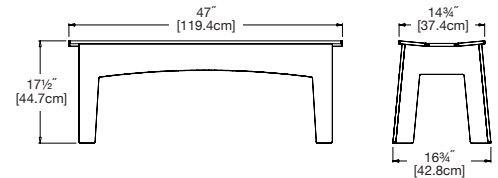

navy blue: color code NB

bench 22

SKU: AL-B22-(color code)

dimensions:

width: 22" (55.9cm)
depth: 16.75" (42.8cm)
height: 17.5" (44.7cm)

weight:

17 lbs (7.7kg)

use with:

any table to seat one

shipping dimensions: 24" x 18" x 4"
shipping weight: 20 lbs (9.1kg)

bench 47

SKU: AL-B47-(color code)

dimensions:

width: 47" (119.4cm)
depth: 16.75" (42.8cm)
height: 17.5" (44.7cm)

weight:

36 lbs (16.3kg)

use with:

Table 62 to seat two

shipping dimensions: 48" x 18" x 4"
shipping weight: 41 lbs (18.6kg)

bench 58

SKU: AL-B58-(color code)

dimensions:

width: 58" (147.3cm)
depth: 16.75" (42.8cm)
height: 17.5" (44.7cm)

dimensions:

width: 81" (205.7cm)
depth: 14.75" (37.4cm)
height: 17.75" (45.0cm)

weight:

69 lbs (31.3kg)

use with:

Table 95 to seat five

shipping dimensions: Pallet
shipping weight: 78 lbs (35.4kg)