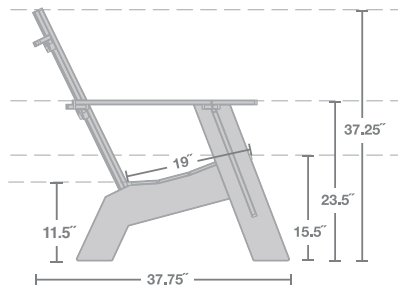

adirondack curve tall

SKU: AD-4SCT-(color code)

adirondack rocker

SKU: AD-4SFR-(color code)

adirondack curve rocker

SKU: AD-4SCR-(color code)

dimensions:

width: 28.5" (72.4cm)
 depth: 34.75" (88.1cm)
 height: 33.25" (84.2cm)
 seat depth: 17.75" (45.1cm)

weight: 39 lbs (17.7kg)

ship dimensions: 30" x 6" x 30"
ship weight: 53 lbs (24.0kg)

use with: **ottoman:** OT-C

dimensions:

width: 30" (76.2cm)
 depth: 37.75" (95.7cm)
 height: 37.25" (94.3cm)
 seat depth: 19" (48.1cm)

weight: 49 lbs (22.2kg)

ship dimensions: 30" x 6" x 30"
ship weight: 49 lbs (22.2kg)

use with: **tall ottoman:** OT-4ST

dimensions:

width: 30" (76.2cm)
 depth: 36" (91.1cm)
 height: 37" (93.7cm)
 seat depth: 19" (48.1cm)

weight: 52 lbs (23.6kg)

ship dimensions: 36" x 8" x 30"
ship weight: 60 lbs (27.2kg)

use with: **adirondack table:** SA-ADT