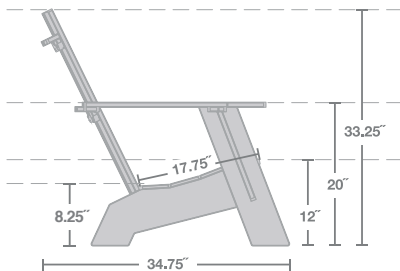

adirondack curve tall

SKU: AD-4SCT-(color code)

adirondack rocker

SKU: AD-4SFR-(color code)

adirondack curve rocker

SKU: AD-4SCR-(color code)

dimensions:

width: 28.5" (72.4cm)
 depth: 34.75" (88.1cm)
 height: 33.25" (84.2cm)
 seat depth: 17.75" (45.1cm)

weight: 39 lbs (17.7kg)

ship dimensions: 30" x 6" x 30"
ship weight: 53 lbs (24.0kg)

use with: **ottoman:** OT-C

dimensions:

width: 30" (76.2cm)
 depth: 37.75" (95.7cm)
 height: 37.25" (94.3cm)
 seat depth: 19" (48.1cm)

weight: 49 lbs (22.2kg)

ship dimensions: 30" x 6" x 30"
ship weight: 49 lbs (22.2kg)

use with: **tall ottoman:** OT-4ST

dimensions:

width: 30" (76.2cm)
 depth: 36" (91.1cm)
 height: 37" (93.7cm)
 seat depth: 19" (48.1cm)

weight: 52 lbs (23.6kg)

ship dimensions: 36" x 8" x 30"
ship weight: 60 lbs (27.2kg)

use with: **adirondack table:** SA-ADT