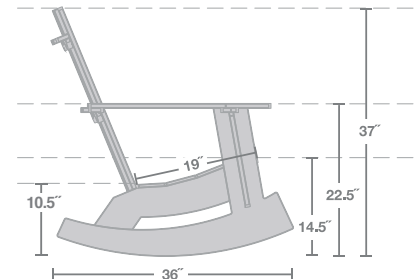

adirondack curve tall

SKU: AD-4SCT-(color code)

adirondack rocker

SKU: AD-4SFR-(color code)

adirondack curve rocker

SKU: AD-4SCR-(color code)

dimensions:

width: 28.5" (72.4cm)
 depth: 34.75" (88.1cm)
 height: 33.25" (84.2cm)
 seat depth: 17.75" (45.1cm)

weight: 39 lbs (17.7kg)

ship dimensions: 30" x 6" x 30"
ship weight: 53 lbs (24.0kg)

use with: **ottoman:** OT-C

dimensions:

width: 30" (76.2cm)
 depth: 37.75" (95.7cm)
 height: 37.25" (94.3cm)
 seat depth: 19" (48.1cm)

weight: 49 lbs (22.2kg)

ship dimensions: 30" x 6" x 30"
ship weight: 49 lbs (22.2kg)

use with: **tall ottoman:** OT-4ST

dimensions:

width: 30" (76.2cm)
 depth: 36" (91.1cm)
 height: 37" (93.7cm)
 seat depth: 19" (48.1cm)

weight: 52 lbs (23.6kg)

ship dimensions: 36" x 8" x 30"
ship weight: 60 lbs (27.2kg)

use with: **adirondack table:** SA-ADT