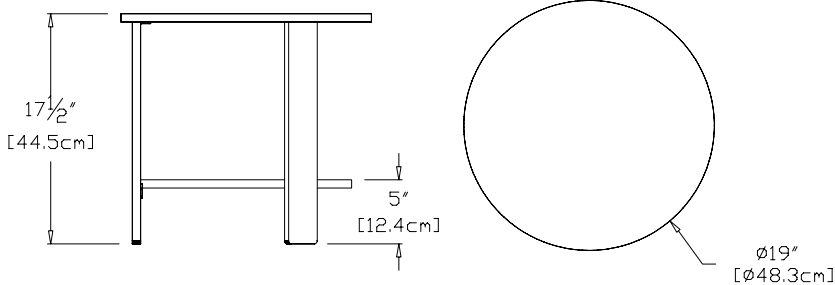

sand: LC-ET-SD

evergreen: LC-ET-EG

navy blue: LC-ET-NB

<p>collection: lollygagger</p> <p>material: 100% recycled HDPE</p> <p>dimensions: width: 19" (48.3cm) depth: 19" (48.3cm) height: 17.5" (44.5cm)</p> <p>weight: 13 lbs (5.9kg)</p>	<p>104 reclaimed milk jugs</p>
<p>shipping dimensions: 20.5" x 20.5" x 4.5"</p> <p>shipping weight: 16 lbs (7.3kg)</p>	<p> flat pack shipped some assembly required</p>