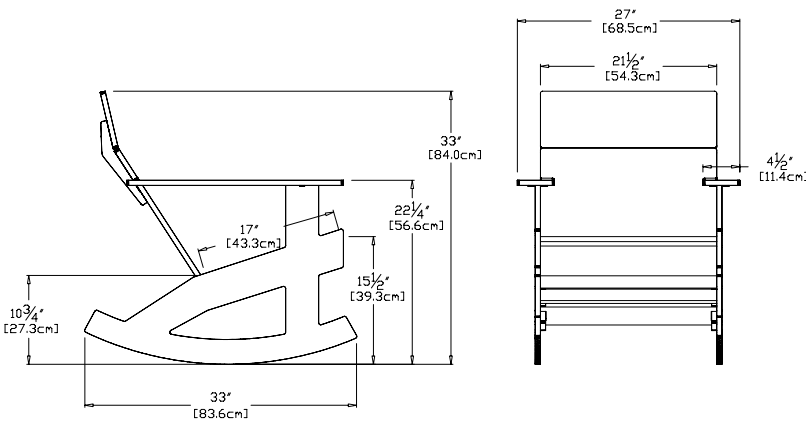

**sky:** LC-LLR-SB

**sand:** LC-LLR-SD

**evergreen:** LC-LLR-EG

**navy blue:** LC-LLR-NB

**collection:** lollygagger

**material:** 100% recycled HDPE

**dimensions:** width: 27" (68.5cm)  
depth: 33" (83.6cm)  
height: 33" (84.0cm)

**weight:** 43.0 lbs (19.5kg)

**344**  
reclaimed  
milk jugs

**shipping dimensions:** 28.5" x 4.5" x 34"  
**shipping weight:** 47 lbs (21.3kg)

flat pack shipped  
some assembly required