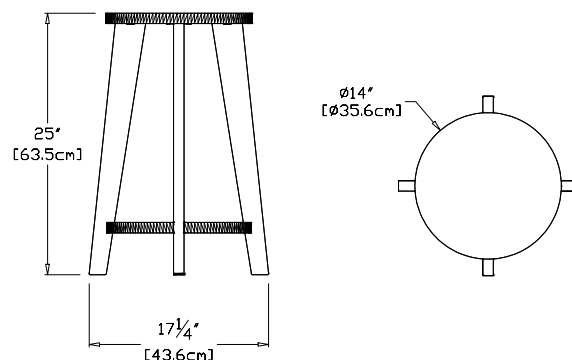

evergreen: color code EG

navy blue: color code NB

norm - dining stool

SKU: BG-NDSR-(color code)

dimensions:

width: 15.75" (39.9cm)
 depth: 15.75" (39.9cm)
 height: 18" (45.7cm)
 seat diameter: 14" (35.6cm)

weight:

11 lbs (5.0kg)

shipping dimensions: 18" x 14" x 4"
shipping weight: 12.5 lbs (5.7kg)

norm - counter stool

SKU: BG-NCSR-(color code)

dimensions:

width: 17.25" (43.6cm)
 depth: 17.25" (43.6cm)
 height: 25" (63.5cm)
 seat diameter: 14" (35.6cm)

weight:

15 lbs (6.8kg)

shipping dimensions: 35" x 16" x 5"
shipping weight: 17 lbs (7.7kg)

norm - bar stool

SKU: BG-NBSR-(color code)

dimensions:

width: 18.25" (46.2cm)
 depth: 18.25" (46.2cm)
 height: 30" (76.2cm)
 seat diameter: 14" (35.6cm)

weight:

16 lbs (7.3kg)

shipping dimensions: 36" x 16" x 5"
shipping weight: 18 lbs (8.2kg)