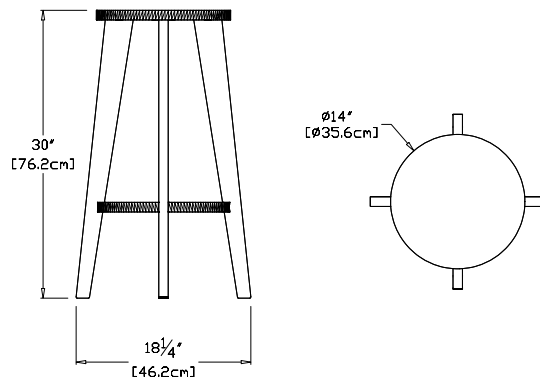

evergreen: color code EG

navy blue: color code NB

norm - dining stool

SKU: BG-NDSR-(color code)

dimensions:

width: 15.75" (39.9cm)
 depth: 15.75" (39.9cm)
 height: 18" (45.7cm)
 seat diameter: 14" (35.6cm)

weight:

11 lbs (5.0kg)

shipping dimensions: 18" x 14" x 4"
shipping weight: 12.5 lbs (5.7kg)

norm - counter stool

SKU: BG-NCSR-(color code)

dimensions:

width: 17.25" (43.6cm)
 depth: 17.25" (43.6cm)
 height: 25" (63.5cm)
 seat diameter: 14" (35.6cm)

weight:

15 lbs (6.8kg)

shipping dimensions: 35" x 16" x 5"
shipping weight: 17 lbs (7.7kg)

norm - bar stool

SKU: BG-NBSR-(color code)

dimensions:

width: 18.25" (46.2cm)
 depth: 18.25" (46.2cm)
 height: 30" (76.2cm)
 seat diameter: 14" (35.6cm)

weight:

16 lbs (7.3kg)

shipping dimensions: 36" x 16" x 5"
shipping weight: 18 lbs (8.2kg)