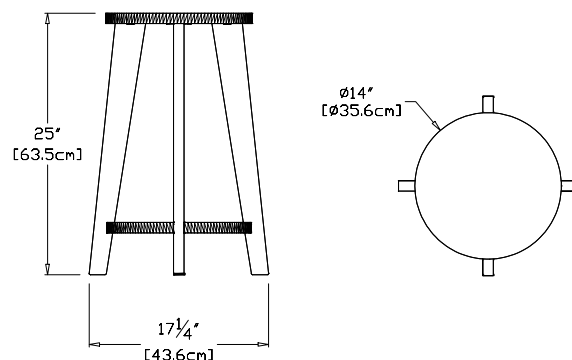

sky: color code SB

sunset: color code OR

norm - dining stool

SKU: BG-NDSR-(color code)

dimensions:

width: 15.75" (39.9cm)
 depth: 15.75" (39.9cm)
 height: 18" (45.7cm)
 seat diameter: 14" (35.6cm)

weight:

11 lbs (5.0kg)

88
 reclaimed
 milk jugs

shipping dimensions: 18" x 14" x 4"
shipping weight: 12.5 lbs (5.7kg)

norm - counter stool

SKU: BG-NCSR-(color code)

dimensions:

width: 17.25" (43.6cm)
 depth: 17.25" (43.6cm)
 height: 25" (63.5cm)
 seat diameter: 14" (35.6cm)

weight:

15 lbs (6.8kg)

120
 reclaimed
 milk jugs

shipping dimensions: 35" x 16" x 5"
shipping weight: 17 lbs (7.7kg)

norm - bar stool

SKU: BG-NBSR-(color code)

dimensions:

width: 18.25" (46.2cm)
 depth: 18.25" (46.2cm)
 height: 30" (76.2cm)
 seat diameter: 14" (35.6cm)

weight:

16 lbs (7.3kg)

128
 reclaimed
 milk jugs

shipping dimensions: 36" x 16" x 5"
shipping weight: 18 lbs (8.2kg)