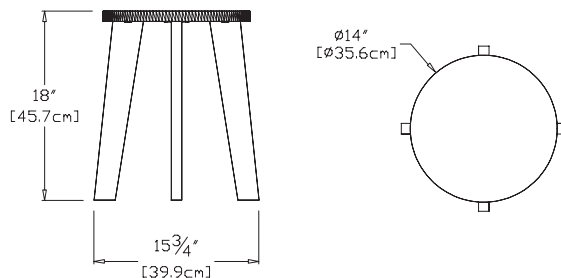

evergreen: color code EG

navy blue: color code NB

norm - dining stool

SKU: BG-NDSR-(color code)

dimensions:

width: 15.75" (39.9cm)
 depth: 15.75" (39.9cm)
 height: 18" (45.7cm)
 seat diameter: 14" (35.6cm)

weight:

11 lbs (5.0kg)

shipping dimensions: 18" x 14" x 4"
shipping weight: 12.5 lbs (5.7kg)

norm - counter stool

SKU: BG-NCSR-(color code)

dimensions:

width: 17.25" (43.6cm)
 depth: 17.25" (43.6cm)
 height: 25" (63.5cm)
 seat diameter: 14" (35.6cm)

weight:

15 lbs (6.8kg)

shipping dimensions: 35" x 16" x 5"
shipping weight: 17 lbs (7.7kg)

norm - bar stool

SKU: BG-NBSR-(color code)

dimensions:

width: 18.25" (46.2cm)
 depth: 18.25" (46.2cm)
 height: 30" (76.2cm)
 seat diameter: 14" (35.6cm)

weight:

16 lbs (7.3kg)

shipping dimensions: 36" x 16" x 5"
shipping weight: 18 lbs (8.2kg)