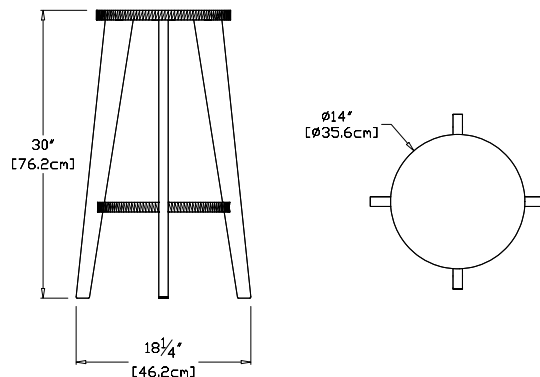

sky: color code SB

sunset: color code OR

norm - dining stool

SKU: BG-NDSR-(color code)

dimensions:

width: 15.75" (39.9cm)
 depth: 15.75" (39.9cm)
 height: 18" (45.7cm)
 seat diameter: 14" (35.6cm)

weight:

11 lbs (5.0kg)

88
 reclaimed
 milk jugs

shipping dimensions: 18" x 14" x 4"
shipping weight: 12.5 lbs (5.7kg)

norm - counter stool

SKU: BG-NCSR-(color code)

dimensions:

width: 17.25" (43.6cm)
 depth: 17.25" (43.6cm)
 height: 25" (63.5cm)
 seat diameter: 14" (35.6cm)

weight:

15 lbs (6.8kg)

120
 reclaimed
 milk jugs

shipping dimensions: 35" x 16" x 5"
shipping weight: 17 lbs (7.7kg)

norm - bar stool

SKU: BG-NBSR-(color code)

dimensions:

width: 18.25" (46.2cm)
 depth: 18.25" (46.2cm)
 height: 30" (76.2cm)
 seat diameter: 14" (35.6cm)

weight:

16 lbs (7.3kg)

128
 reclaimed
 milk jugs

shipping dimensions: 36" x 16" x 5"
shipping weight: 18 lbs (8.2kg)