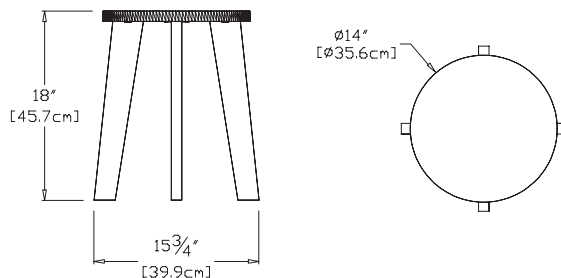

sky: color code SB

sunset: color code OR

norm - dining stool

SKU: BG-NDSR-(color code)

dimensions:

width: 15.75" (39.9cm)
 depth: 15.75" (39.9cm)
 height: 18" (45.7cm)
 seat diameter: 14" (35.6cm)

weight:

11 lbs (5.0kg)

88
 reclaimed
 milk jugs

shipping dimensions: 18" x 14" x 4"
shipping weight: 12.5 lbs (5.7kg)

norm - counter stool

SKU: BG-NCSR-(color code)

dimensions:

width: 17.25" (43.6cm)
 depth: 17.25" (43.6cm)
 height: 25" (63.5cm)
 seat diameter: 14" (35.6cm)

weight:

15 lbs (6.8kg)

120
 reclaimed
 milk jugs

shipping dimensions: 35" x 16" x 5"
shipping weight: 17 lbs (7.7kg)

norm - bar stool

SKU: BG-NBSR-(color code)

dimensions:

width: 18.25" (46.2cm)
 depth: 18.25" (46.2cm)
 height: 30" (76.2cm)
 seat diameter: 14" (35.6cm)

weight:

16 lbs (7.3kg)

128
 reclaimed
 milk jugs

shipping dimensions: 36" x 16" x 5"
shipping weight: 18 lbs (8.2kg)