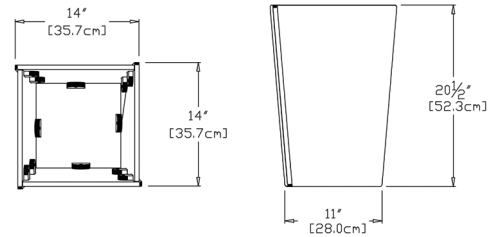

weight:
16 lbs (7.3kg)

shipping dimensions: 18" x 14" x 4"
shipping weight: 22 lbs (10.0kg)

tetra tall

SKU: FC-TT11G-(color code)

dimensions:
width: 14" (35.7cm)
depth: 14" (35.7cm)
height: 20.5" (52.3cm)

weight:
16 lbs (7.3kg)

shipping dimensions: 24" x 18" x 4"
shipping weight: 22 lbs (10.0kg)

rectangle 8

SKU: FC-R8G-(color code)

dimensions:
width: 36" (91.4cm)
depth: 6" (15.2cm)
height: 8" (20.3cm)

weight:
14 lbs (6.4kg)

shipping dimensions: 36" x 12" x 4"
shipping weight: 16 lbs (6.4kg)

square 22

SKU: FC-S22G-(color code)

dimensions:
width: 18" (45.7cm)
depth: 18" (45.7cm)
height: 16" (40.6cm)

weight:
24 lbs (10.9kg)

shipping dimensions: 20" x 20" x 4"
shipping weight: 26 lbs (11.8kg)

square 60

SKU: FC-S60G-(color code)

dimensions:
width: 24" (61.0cm)
depth: 24" (61.0cm)
height: 24" (61.0cm)

weight:
58 lbs (26.3kg)

shipping dimensions: 24" x 24" x 6"
shipping weight: 62 lbs (28.1kg)