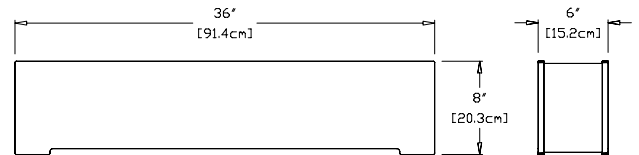

weight:
16 lbs (7.3kg)

shipping dimensions: 18" x 14" x 4"
shipping weight: 22 lbs (10.0kg)

tetra tall

SKU: FC-TT11G-(color code)

dimensions:
width: 14" (35.7cm)
depth: 14" (35.7cm)
height: 20.5" (52.3cm)

weight:
16 lbs (7.3kg)

shipping dimensions: 24" x 18" x 4"
shipping weight: 22 lbs (10.0kg)

rectangle 8

SKU: FC-R8G-(color code)

dimensions:
width: 36" (91.4cm)
depth: 6" (15.2cm)
height: 8" (20.3cm)

weight:
14 lbs (6.4kg)

shipping dimensions: 36" x 12" x 4"
shipping weight: 16 lbs (6.4kg)

square 22

SKU: FC-S22G-(color code)

dimensions:
width: 18" (45.7cm)
depth: 18" (45.7cm)
height: 16" (40.6cm)

weight:
24 lbs (10.9kg)

shipping dimensions: 20" x 20" x 4"
shipping weight: 26 lbs (11.8kg)

square 60

SKU: FC-S60G-(color code)

dimensions:
width: 24" (61.0cm)
depth: 24" (61.0cm)
height: 24" (61.0cm)

weight:
58 lbs (26.3kg)

shipping dimensions: 24" x 24" x 6"
shipping weight: 62 lbs (28.1kg)