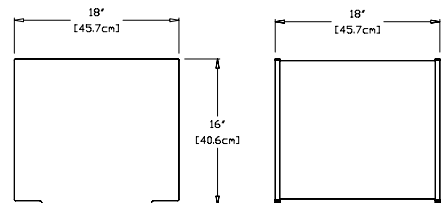

weight:
16 lbs (7.3kg)

shipping dimensions: 18" x 14" x 4"
shipping weight: 22 lbs (10.0kg)

tetra tall

SKU: FC-TT11G-(color code)

dimensions:
width: 14" (35.7cm)
depth: 14" (35.7cm)
height: 20.5" (52.3cm)

weight:
16 lbs (7.3kg)

shipping dimensions: 24" x 18" x 4"
shipping weight: 22 lbs (10.0kg)

rectangle 8

SKU: FC-R8G-(color code)

dimensions:
width: 36" (91.4cm)
depth: 6" (15.2cm)
height: 8" (20.3cm)

weight:
14 lbs (6.4kg)

shipping dimensions: 36" x 12" x 4"
shipping weight: 16 lbs (6.4kg)

square 22

SKU: FC-S22G-(color code)

dimensions:
width: 18" (45.7cm)
depth: 18" (45.7cm)
height: 16" (40.6cm)

weight:
24 lbs (10.9kg)

shipping dimensions: 20" x 20" x 4"
shipping weight: 26 lbs (11.8kg)

square 60

SKU: FC-S60G-(color code)

dimensions:
width: 24" (61.0cm)
depth: 24" (61.0cm)
height: 24" (61.0cm)

weight:
58 lbs (26.3kg)

shipping dimensions: 24" x 24" x 6"
shipping weight: 62 lbs (28.1kg)