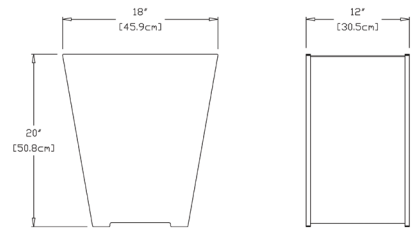

also available:
mondo planters

collection:
planter

material:
100% recycled
HDPE

product details: see backside

flat pack shipped
some assembly required

taper 15

SKU: FC-T15G-(color code)

dimensions:
width: 18" (45.9cm)
depth: 12" (30.5cm)
height: 20" (50.8cm)

weight:
16 lbs (7.3kg)

shipping dimensions: 18" x 14" x 4"
shipping weight: 22 lbs (10.0kg)

tetra tall

SKU: FC-TT11G-(color code)

dimensions:
width: 14" (35.7cm)
depth: 14" (35.7cm)
height: 20.5" (52.3cm)

weight:
16 lbs (7.3kg)

shipping dimensions: 24" x 18" x 4"
shipping weight: 22 lbs (10.0kg)

rectangle 8

SKU: FC-R8G-(color code)

dimensions:
width: 36" (91.4cm)
depth: 6" (15.2cm)
height: 8" (20.3cm)

weight:
14 lbs (6.4kg)

shipping dimensions: 36" x 12" x 4"
shipping weight: 16 lbs (6.4kg)

square 22

SKU: FC-S22G-(color code)

dimensions:
width: 18" (45.7cm)
depth: 18" (45.7cm)
height: 16" (40.6cm)

weight:
24 lbs (10.9kg)

shipping dimensions: 20" x 20" x 4"
shipping weight: 26 lbs (11.8kg)