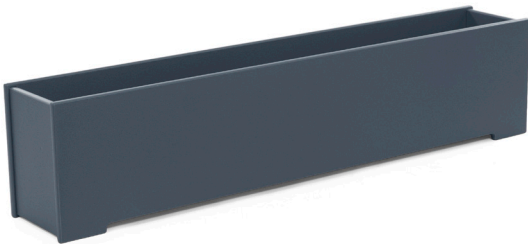

taper 15

tetra tall

rectangle 8

square 22

square 60

charcoal: color code CG

black: color code BL

cloud: color code CW

leaf: color code LG

chocolate: color code CB

apple: color code AR

sunset: color code OR

sky: color code SB

sand: color code SD

evergreen: color code EG

navy blue: color code NB

also available:
mondo planters

collection:
planter

material:
100% recycled
HDPE

product details: see backside

flat pack shipped
some assembly required

taper 15

SKU: FC-T15G-(color code)

dimensions:
width: 18" (45.9cm)
depth: 12" (30.5cm)
height: 20" (50.8cm)

weight:
16 lbs (7.3kg)

shipping dimensions: 18" x 14" x 4"
shipping weight: 22 lbs (10.0kg)

tetra tall

SKU: FC-TT11G-(color code)

dimensions:
width: 14" (35.7cm)
depth: 14" (35.7cm)
height: 20.5" (52.3cm)