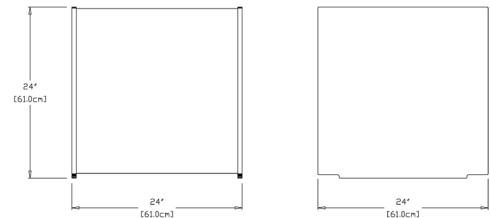

weight:
16 lbs (7.3kg)

shipping dimensions: 18" x 14" x 4"
shipping weight: 22 lbs (10.0kg)

tetra tall

SKU: FC-TT11G-(color code)

dimensions:
width: 14" (35.7cm)
depth: 14" (35.7cm)
height: 20.5" (52.3cm)

weight:
16 lbs (7.3kg)

shipping dimensions: 24" x 18" x 4"
shipping weight: 22 lbs (10.0kg)

rectangle 8

SKU: FC-R8G-(color code)

dimensions:
width: 36" (91.4cm)
depth: 6" (15.2cm)
height: 8" (20.3cm)

weight:
14 lbs (6.4kg)

shipping dimensions: 36" x 12" x 4"
shipping weight: 16 lbs (6.4kg)

square 22

SKU: FC-S22G-(color code)

dimensions:
width: 18" (45.7cm)
depth: 18" (45.7cm)
height: 16" (40.6cm)

weight:
24 lbs (10.9kg)

shipping dimensions: 20" x 20" x 4"
shipping weight: 26 lbs (11.8kg)

square 60

SKU: FC-S60G-(color code)

dimensions:
width: 24" (61.0cm)
depth: 24" (61.0cm)
height: 24" (61.0cm)

weight:
58 lbs (26.3kg)

shipping dimensions: 24" x 24" x 6"
shipping weight: 62 lbs (28.1kg)