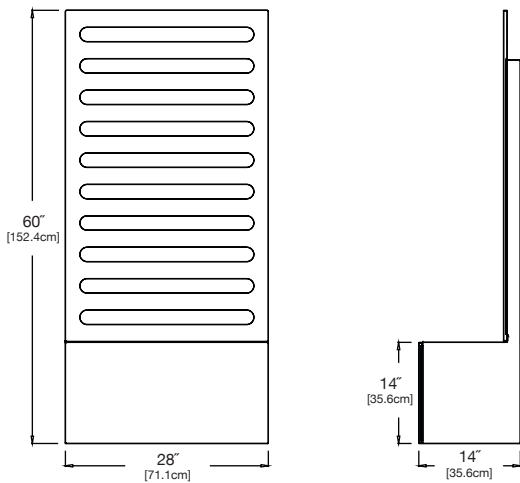

charcoal: FC-TP-CG

collection: flora
material: HDPE
dimensions: width: 28" (71.1cm)
depth: 14" (35.6cm)
height: 60" (152.4cm)
weight: 44.5 lbs (20.2kg)

pairs well with elevated planters.

shipping dimensions: 28.5" x 6" x 52"
shipping weight: 55.5 lbs (25.2kg)

shipped flat packed
some assembly required