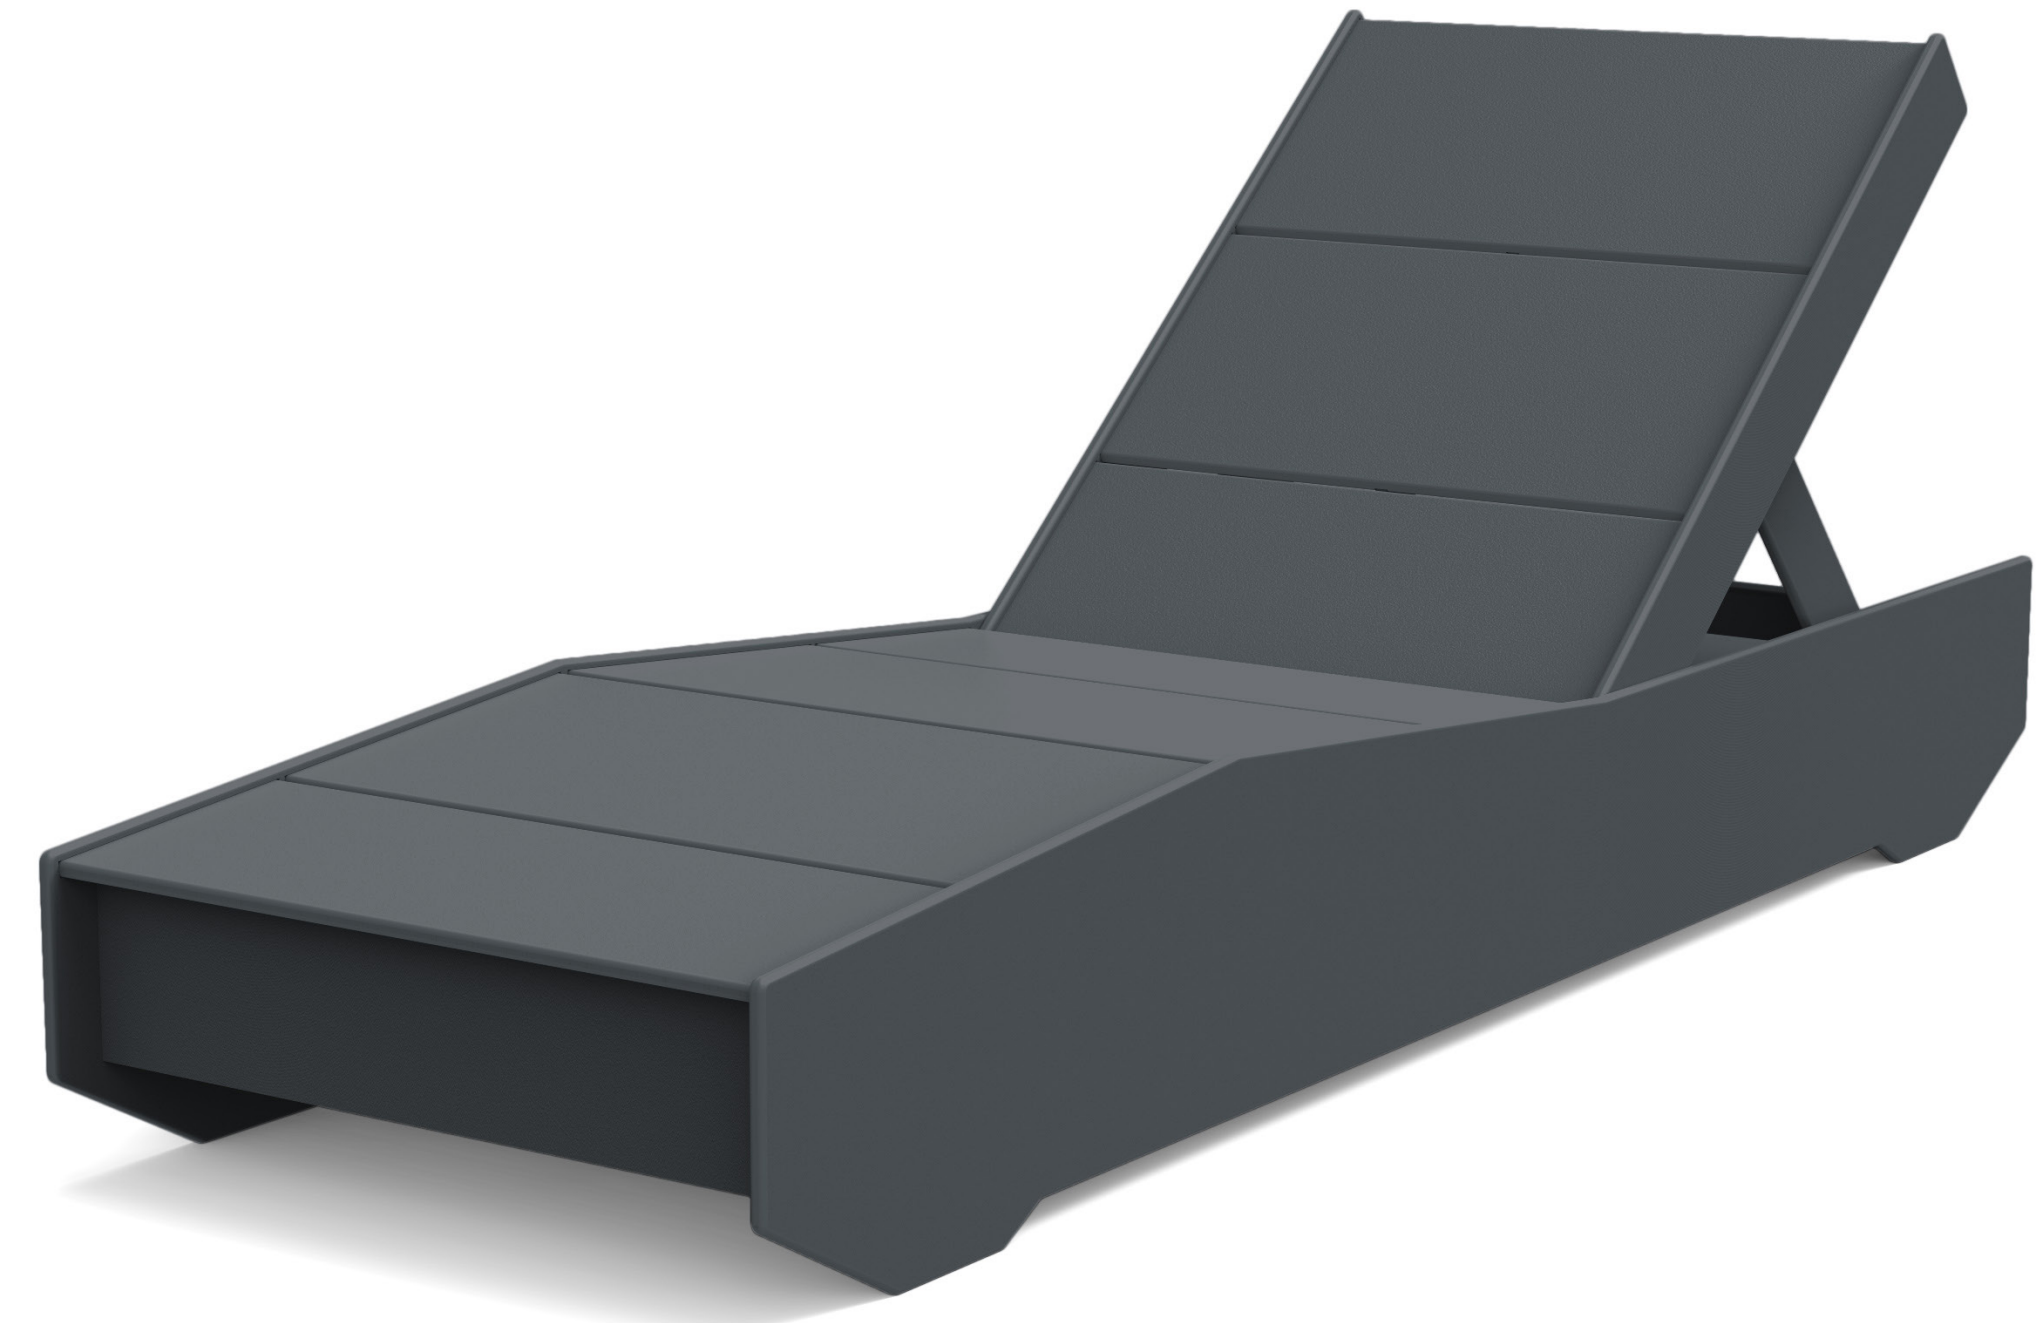

## dimensions:

width: 26" (66cm)  
depth: 80" (203.2cm)  
height: 34.25" (87cm)

## seat dimensions:

seat width: 24.75" (62.5cm)  
seat depth: 22.75" (57.7cm)  
seat height: 10" (25.4cm)

Nobody likes sitting on the freeway, but everyone enjoys the pool. Named after the busiest freeway in the USA, The 405 Outdoor Chaise Lounger lets you say you're "stuck on The 405" without lying. With five backrest settings, including flat, and a convenient shelf for poolside accessories, it's perfect for lounging. Made from recycled poly, it's resistant to water, lotions, and spills. The 405's weight keeps it in place, while hidden wheels make it easy to move (but not on the freeway ramp).