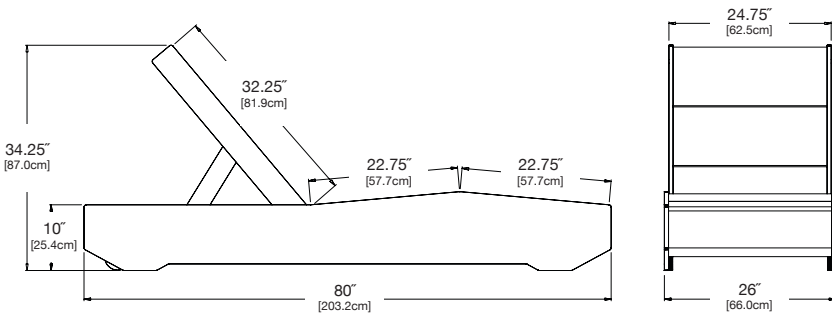

collection: lounge
material: HDPE
dimensions: width: 26" (66.0cm)
depth: 180" (203.2cm)
height: 34.25" (87.0cm)
weight: 86.5 lbs (39.2kg)

pairs well with lollygagger end table.

shipped flat packed
some assembly required

shipping dimensions: 12" x 6" x 63"
30" x 20" x 6"
shipping weight: 100 lbs (45.4kg)