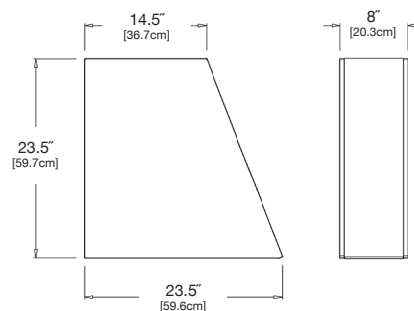

SKU: FC-TSS18-(color code)

dimensions:
width: 29.5" (74.8cm)
depth: 8" (20.3cm)
height: 17.5" (44.5cm)

weight:
24.5 lbs (11.1kg)

use with:
tessellate slim planters

shipping dimensions: 30" × 20" × 6"
shipping weight: 29 lbs (13.2kg)

slope 18

SKU: FC-TS18-(color code)

dimensions:
width: 29.5" (74.8cm)
depth: 12" (30.5cm)
height: 17.5" (44.5cm)

weight:
29.5 lbs (13.4kg)

use with:
tessellate planters

shipping dimensions: 30" × 20" × 6"
shipping weight: 32.5 lbs (14.7kg)

slope slim 24

SKU: FC-TSS24-(color code)

dimensions:
width: 23.5" (59.6cm)
depth: 8" (20.3cm)
height: 23.5" (59.7cm)

weight:
24.5 lbs (11.1kg)

use with:
tessellate slim planters

shipping dimensions: 28" × 4" × 24"
shipping weight: 28 lbs (12.7kg)

slope 24

SKU: FC-TS24-(color code)

dimensions:
width: 23.5" (59.6cm)
depth: 12" (30.5cm)
height: 23.5" (59.7cm)

weight:
29.5 lbs (13.4kg)

use with:
tessellate planters

shipping dimensions: 28" × 4" × 24"
shipping weight: 34 lbs (15.4kg)