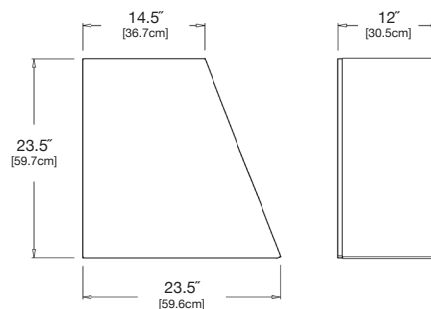

SKU: FC-TSS18-(color code)

dimensions:
width: 29.5" (74.8cm)
depth: 8" (20.3cm)
height: 17.5" (44.5cm)

weight:
24.5 lbs (11.1kg)

use with:
tessellate slim planters

shipping dimensions: 30" × 20" × 6"
shipping weight: 29 lbs (13.2kg)

slope 18

SKU: FC-TS18-(color code)

dimensions:
width: 29.5" (74.8cm)
depth: 12" (30.5cm)
height: 17.5" (44.5cm)

weight:
29.5 lbs (13.4kg)

use with:
tessellate planters

shipping dimensions: 30" × 20" × 6"
shipping weight: 32.5 lbs (14.7kg)

slope slim 24

SKU: FC-TSS24-(color code)

dimensions:
width: 23.5" (59.6cm)
depth: 8" (20.3cm)
height: 23.5" (59.7cm)

weight:
24.5 lbs (11.1kg)

use with:
tessellate slim planters

shipping dimensions: 28" × 4" × 24"
shipping weight: 28 lbs (12.7kg)

slope 24

SKU: FC-TS24-(color code)

dimensions:
width: 23.5" (59.6cm)
depth: 12" (30.5cm)
height: 23.5" (59.7cm)

weight:
29.5 lbs (13.4kg)

use with:
tessellate planters

shipping dimensions: 28" × 4" × 24"
shipping weight: 34 lbs (15.4kg)