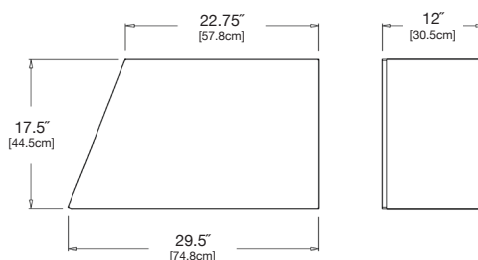

SKU: FC-TSS18-(color code)

dimensions:
width: 29.5" (74.8cm)
depth: 8" (20.3cm)
height: 17.5" (44.5cm)

weight:
24.5 lbs (11.1kg)

use with:
tessellate slim planters

shipping dimensions: 30" × 20" × 6"
shipping weight: 29 lbs (13.2kg)

slope 18

SKU: FC-TS18-(color code)

dimensions:
width: 29.5" (74.8cm)
depth: 12" (30.5cm)
height: 17.5" (44.5cm)

weight:
29.5 lbs (13.4kg)

use with:
tessellate planters

shipping dimensions: 30" × 20" × 6"
shipping weight: 32.5 lbs (14.7kg)

slope slim 24

SKU: FC-TSS24-(color code)

dimensions:
width: 23.5" (59.6cm)
depth: 8" (20.3cm)
height: 23.5" (59.7cm)

weight:
24.5 lbs (11.1kg)

use with:
tessellate slim planters

shipping dimensions: 28" × 4" × 24"
shipping weight: 28 lbs (12.7kg)

slope 24

SKU: FC-TS24-(color code)

dimensions:
width: 23.5" (59.6cm)
depth: 12" (30.5cm)
height: 23.5" (59.7cm)

weight:
29.5 lbs (13.4kg)

use with:
tessellate planters

shipping dimensions: 28" × 4" × 24"
shipping weight: 34 lbs (15.4kg)