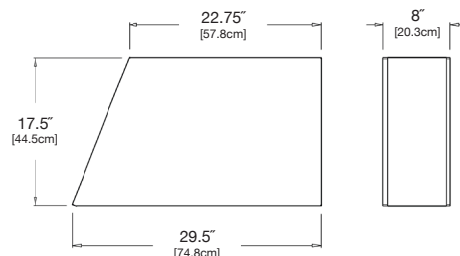

SKU: FC-TSS18-(color code)

dimensions:
width: 29.5" (74.8cm)
depth: 8" (20.3cm)
height: 17.5" (44.5cm)

weight:
24.5 lbs (11.1kg)

use with:
tessellate slim planters

shipping dimensions: 30" × 20" × 6"
shipping weight: 29 lbs (13.2kg)

slope 18

SKU: FC-TS18-(color code)

dimensions:
width: 29.5" (74.8cm)
depth: 12" (30.5cm)
height: 17.5" (44.5cm)

weight:
29.5 lbs (13.4kg)

use with:
tessellate planters

shipping dimensions: 30" × 20" × 6"
shipping weight: 32.5 lbs (14.7kg)

slope slim 24

SKU: FC-TSS24-(color code)

dimensions:
width: 23.5" (59.6cm)
depth: 8" (20.3cm)
height: 23.5" (59.7cm)

weight:
24.5 lbs (11.1kg)

use with:
tessellate slim planters

shipping dimensions: 28" × 4" × 24"
shipping weight: 28 lbs (12.7kg)

slope 24

SKU: FC-TS24-(color code)

dimensions:
width: 23.5" (59.6cm)
depth: 12" (30.5cm)
height: 23.5" (59.7cm)

weight:
29.5 lbs (13.4kg)

use with:
tessellate planters

shipping dimensions: 28" × 4" × 24"
shipping weight: 34 lbs (15.4kg)