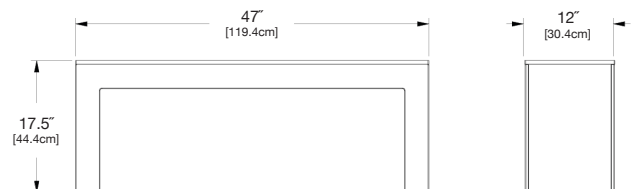

slope

SKU: LL-TS-BN-STR47-(color code)

dimensions:

width: 47" (119.4cm)
depth: 12" (30.4cm)
height: 17.4" (44.3cm)

weight:

27 lbs (12.2kg)

use with:

standard tessellate planters
& tessellate jut planters

shipping dimensions: 18.5" × 4.5" × 49"
shipping weight: 35 lbs (15.9kg)

wedge

SKU: LL-TS--BN-WDG47-(color code)

dimensions:

width: 47.1" (119.7cm)
depth: 12" (30.4cm)
height: 17.4" (44.3cm)

weight:

31 lbs (14.1kg)

use with:

tessellate standard planters

shipping dimensions: 18.5" × 4.5" × 49"
shipping weight: 37 lbs (16.8kg)

straight

SKU: LL-TS-BN-STR47-(color code)

dimensions:

width: 47" (119.4cm)
depth: 12" (30.4cm)
height: 17.5" (44.4cm)

weight:

29 lbs (13.1kg)

use with:

flora collection planters

shipping dimensions: 18.5" × 4.5" × 49"
shipping weight: 35 lbs (15.9kg)