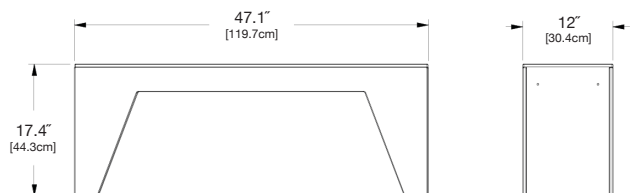

slope

SKU: LL-TS-BN-STR47-(color code)

dimensions:

width: 47" (119.4cm)
depth: 12" (30.4cm)
height: 17.4" (44.3cm)

weight:

27 lbs (12.2kg)

use with:

standard tessellate planters
& tessellate jut planters

shipping dimensions: 18.5" × 4.5" × 49"
shipping weight: 35 lbs (15.9kg)

wedge

SKU: LL-TS--BN-WDG47-(color code)

dimensions:

width: 47.1" (119.7cm)
depth: 12" (30.4cm)
height: 17.4" (44.3cm)

weight:

31 lbs (14.1kg)

use with:

tessellate standard planters

shipping dimensions: 18.5" × 4.5" × 49"
shipping weight: 37 lbs (16.8kg)

straight

SKU: LL-TS-BN-STR47-(color code)

dimensions:

width: 47" (119.4cm)
depth: 12" (30.4cm)
height: 17.5" (44.4cm)

weight:

29 lbs (13.1kg)

use with:

flora collection planters

shipping dimensions: 18.5" × 4.5" × 49"
shipping weight: 35 lbs (15.9kg)