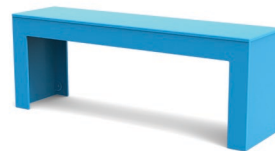

slope

wedge

straight

black: color code BL

cloud: color code CW

leaf: color code LG

apple red: color code AR

driftwood: color code DW

navy blue: color code NB

charcoal: color code CG

use with:
tessellate
planters

collection:
tessellate

material:
HDPE

shipped knocked down
some assembly required

sky: color code SB

sunset: color code OR

slope

SKU: LL-TS-BN-STR47-(color code)

dimensions:

width: 47" (119.4cm)
depth: 12" (30.4cm)
height: 17.4" (44.3cm)

weight:

27 lbs (12.2kg)

use with:

standard tessellate planters
& tessellate jut planters

shipping dimensions: 18.5" × 4.5" × 49"
shipping weight: 35 lbs (15.9kg)

wedge

SKU: LL-TS--BN-WDG47-(color code)

dimensions:

width: 47.1" (119.7cm)
depth: 12" (30.4cm)
height: 17.4" (44.3cm)

weight:

31 lbs (14.1kg)