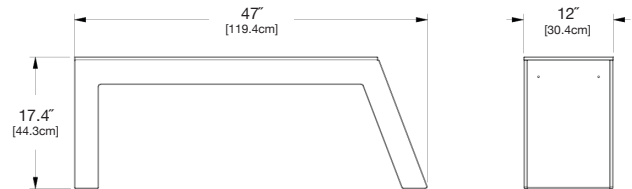

slope

SKU: LL-TS-BN-STR47-(color code)

dimensions:

width: 47" (119.4cm)
depth: 12" (30.4cm)
height: 17.4" (44.3cm)

weight:

27 lbs (12.2kg)

use with:

standard tessellate planters
& tessellate jut planters

shipping dimensions: 18.5" × 4.5" × 49"
shipping weight: 35 lbs (15.9kg)

wedge

SKU: LL-TS--BN-WDG47-(color code)

dimensions:

width: 47.1" (119.7cm)
depth: 12" (30.4cm)
height: 17.4" (44.3cm)

weight:

31 lbs (14.1kg)

use with:

tessellate standard planters

shipping dimensions: 18.5" × 4.5" × 49"
shipping weight: 37 lbs (16.8kg)

straight

SKU: LL-TS-BN-STR47-(color code)

dimensions:

width: 47" (119.4cm)
depth: 12" (30.4cm)
height: 17.5" (44.4cm)

weight:

29 lbs (13.1kg)

use with:

flora collection planters

shipping dimensions: 18.5" × 4.5" × 49"
shipping weight: 35 lbs (15.9kg)