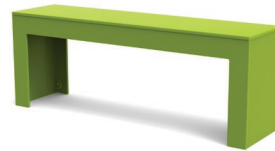

slope

wedge

straight

black: color code BL

cloud: color code CW

leaf: color code LG

apple red: color code AR

driftwood: color code DW

navy blue: color code NB

charcoal: color code CG

use with:
tessellate
planters

collection:
tessellate

material:
HDPE

shipped knocked down
some assembly required

sky: color code SB

sunset: color code OR

slope

SKU: LL-TS-BN-STR47-(color code)

dimensions:

width: 47" (119.4cm)
depth: 12" (30.4cm)
height: 17.4" (44.3cm)

weight:

27 lbs (12.2kg)

use with:

standard tessellate planters
& tessellate jut planters