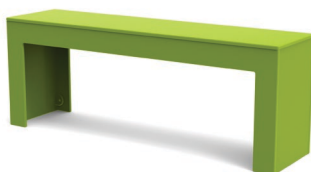

slope

SKU: LL-TS-BN-STR47-(color code)

dimensions:

width: 47" (119.4cm)
depth: 12" (30.4cm)
height: 17.4" (44.3cm)

weight:

27 lbs (12.2kg)

use with:

standard tessellate planters
& tessellate jut planters

shipping dimensions: 18.5" × 4.5" × 49"
shipping weight: 35 lbs (15.9kg)

wedge

SKU: LL-TS--BN-WDG47-(color code)

dimensions:

width: 47.1" (119.7cm)
depth: 12" (30.4cm)
height: 17.4" (44.3cm)

weight:

31 lbs (14.1kg)

use with:

tessellate standard planters

shipping dimensions: 18.5" × 4.5" × 49"
shipping weight: 37 lbs (16.8kg)

straight

SKU: LL-TS-BN-STR47-(color code)

dimensions:

width: 47" (119.4cm)
depth: 12" (30.4cm)
height: 17.5" (44.4cm)