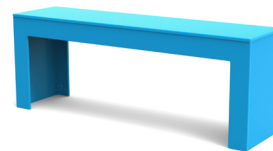

slope

wedge

straight

black: color code BL

cloud: color code CW

leaf: color code LG

apple red: color code AR

driftwood: color code DW

navy blue: color code NB

charcoal: color code CG

use with:
tessellate
planters

collection:
tessellate

material:
HDPE

shipped knocked down
some assembly required

sky: color code SB

sunset: color code OR

slope

SKU: LL-TS-BN-STR47-(color code)

dimensions:

width: 47" (119.4cm)
depth: 12" (30.4cm)
height: 17.5" (44.4cm)

weight:

27 lbs (12.2kg)

use with:

standard tessellate planters
& tessellate jut planters

use with:

tessellate standard planters

shipping dimensions: 18.5" × 4.5" × 49"
shipping weight: 37 lbs (16.8kg)

straight

SKU: LL-TS-BN-STR47-(color code)

dimensions:

width: 47" (119.4cm)
depth: 12" (30.4cm)
height: 17.5" (44.4cm)