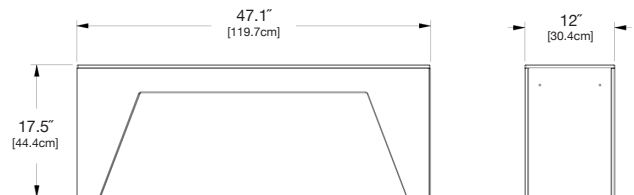

slope

SKU: LL-TS-BN-STR47-(color code)

dimensions:

width: 47" (119.4cm)
depth: 12" (30.4cm)
height: 17.5" (44.4cm)

weight:

27 lbs (12.2kg)

use with:

standard tessellate planters
& tessellate jut planters

shipping dimensions: 18.5" × 4.5" × 49"
shipping weight: 35 lbs (15.9kg)

wedge

SKU: LL-TS--BN-WDG47-(color code)

dimensions:

width: 47.1" (119.7cm)
depth: 12" (30.4cm)
height: 17.5" (44.4cm)

weight:

31 lbs (14.1kg)

use with:

tessellate standard planters

shipping dimensions: 18.5" × 4.5" × 49"
shipping weight: 37 lbs (16.8kg)

straight

SKU: LL-TS-BN-STR47-(color code)

dimensions:

width: 47" (119.4cm)
depth: 12" (30.4cm)
height: 17.5" (44.4cm)

weight:

29 lbs (13.1kg)

use with:

flora collection planters

shipping dimensions: 18.5" × 4.5" × 49"
shipping weight: 35 lbs (15.9kg)