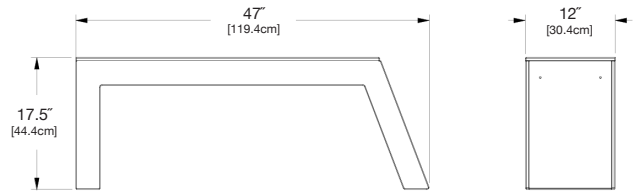

slope

SKU: LL-TS-BN-STR47-(color code)

dimensions:

width: 47" (119.4cm)
depth: 12" (30.4cm)
height: 17.5" (44.4cm)

weight:

27 lbs (12.2kg)

use with:

standard tessellate planters
& tessellate jut planters

shipping dimensions: 18.5" × 4.5" × 49"
shipping weight: 35 lbs (15.9kg)

wedge

SKU: LL-TS--BN-WDG47-(color code)

dimensions:

width: 47.1" (119.7cm)
depth: 12" (30.4cm)
height: 17.5" (44.4cm)

weight:

31 lbs (14.1kg)

use with:

tessellate standard planters

shipping dimensions: 18.5" × 4.5" × 49"
shipping weight: 37 lbs (16.8kg)

straight

SKU: LL-TS-BN-STR47-(color code)

dimensions:

width: 47" (119.4cm)
depth: 12" (30.4cm)
height: 17.5" (44.4cm)

weight:

29 lbs (13.1kg)

use with:

flora collection planters

shipping dimensions: 18.5" × 4.5" × 49"
shipping weight: 35 lbs (15.9kg)