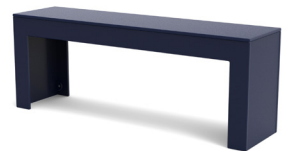

slope

wedge

straight

black: color code BL

cloud: color code CW

leaf: color code LG

apple red: color code AR

driftwood: color code DW

navy blue: color code NB

charcoal: color code CG

use with:
tessellate
planters

collection:
tessellate

material:
HDPE

shipped knocked down
some assembly required

sky: color code SB

sunset: color code OR

slope

SKU: LL-TS-BN-STR47-(color code)

dimensions:

width: 47" (119.4cm)
depth: 12" (30.4cm)
height: 17.5" (44.4cm)

weight:

27 lbs (12.2kg)

use with:

standard tessellate planters
& tessellate jut planters

shipping dimensions: 18.5" × 4.5" × 49"
shipping weight: 35 lbs (15.9kg)

wedge

SKU: LL-TS--BN-WDG47-(color code)

dimensions:

width: 47.1" (119.7cm)
depth: 12" (30.4cm)
height: 17.5" (44.4cm)

weight:

31 lbs (14.1kg)