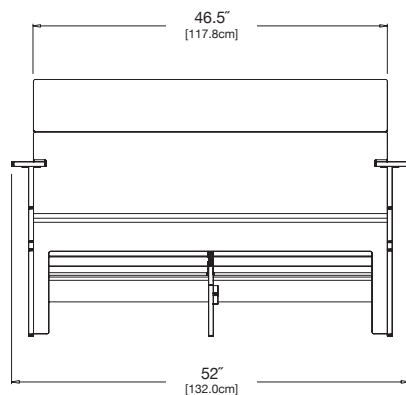

sunset: LC-TLS-OR

collection: lollygagger
material: HDPE
dimensions: width: 52" (132.0cm)
 depth: 29.5" (74.9cm)
 height: 33.75" (85.4cm)
weight: 79 lbs (35.8kg)

pairs well with lollygagger
 cocktail table rectangle 42.

shipped flat packed
 some assembly required

shipping dimensions: 24" x 4" x 48"
shipping weight: 88 lbs (39.9kg)