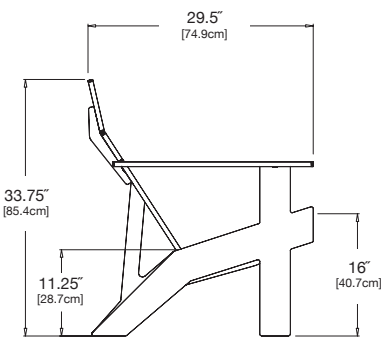

sunset: LC-TLS-OR

collection: lollygagger
material: HDPE
dimensions: width: 52" (132.0cm)
 depth: 29.5" (74.9cm)
 height: 33.75" (85.4cm)
weight: 79 lbs (35.8kg)

pairs well with lollygagger
 cocktail table rectangle 42.

shipped flat packed
 some assembly required

shipping dimensions: 24" x 4" x 48"
shipping weight: 88 lbs (39.9kg)