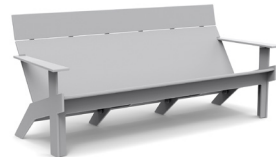

charcoal: LL-LC-SFA77T-CG

black: LL-LC-SFA77T-BL

cloud: LL-LC-SFA77T-CW

leaf: LL-LC-SFA77T-LG

apple red: LL-LC-SFA77T-AR

driftwood: LL-LC-SFA77T-DW

navy blue: LL-LC-SFA77T-NB

collection: lollygagger

material: HDPE

dimensions: width: 77" (195.6cm)
depth: 29.5" (74.9cm)
height: 29.5" (74.9cm)

weight: 113 lbs (35.8kg)

also available as
lollygagger sofa 77.

shipping dimensions: 24.5" x 4.5" x 74"
shipping weight: 128 lbs (58.1kg)

shipped flat packed
some assembly required

sky: LL-LC-SFA77T-SB

sunset: LL-LC-SFA77T-OR