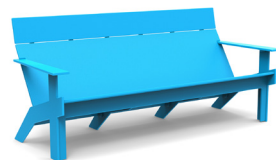

charcoal: LL-LC-SFA77T-CG

black: LL-LC-SFA77T-BL

cloud: LL-LC-SFA77T-CW

leaf: LL-LC-SFA77T-LG

apple red: LL-LC-SFA77T-AR

driftwood: LL-LC-SFA77T-DW

navy blue: LL-LC-SFA77T-NB

collection: lollygagger

material: HDPE

dimensions: width: 77" (195.6cm)
depth: 29.5" (74.9cm)
height: 29.5" (74.9cm)

weight: 113 lbs (35.8kg)

also available as
lollygagger sofa 77.

shipping dimensions: 24.5" x 4.5" x 74"
shipping weight: 128 lbs (58.1kg)

shipped flat packed
some assembly required

sky: LL-LC-SFA77T-SB

sunset: LL-LC-SFA77T-OR