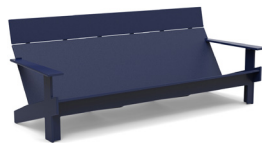

charcoal: LL-LC-SFA77T-CG

black: LL-LC-SFA77T-BL

cloud: LL-LC-SFA77T-CW

leaf: LL-LC-SFA77T-LG

apple red: LL-LC-SFA77T-AR

driftwood: LL-LC-SFA77T-DW

navy blue: LL-LC-SFA77T-NB

collection: lollygagger

material: HDPE

dimensions: width: 77" (195.6cm)
depth: 29.5" (74.9cm)
height: 29.5" (74.9cm)

weight: 113 lbs (35.8kg)

also available as
lollygagger sofa 77.

shipping dimensions: 24.5" x 4.5" x 74"
shipping weight: 128 lbs (58.1kg)

shipped flat packed
some assembly required

sky: LL-LC-SFA77T-SB

sunset: LL-LC-SFA77T-OR