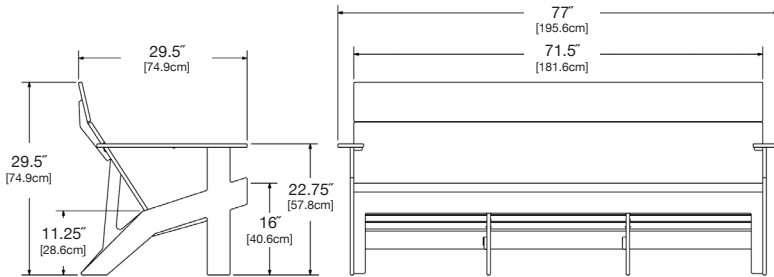

driftwood: LL-LC-SFA77T-DW

navy blue: LL-LC-SFA77T-NB

collection: lollygagger

material: HDPE

dimensions: width: 77" (195.6cm)
depth: 29.5" (74.9cm)
height: 29.5" (74.9cm)

weight: 113 lbs (35.8kg)

also available as
lollygagger sofa 77.

shipping dimensions: 24.5" x 4.5" x 74"
shipping weight: 128 lbs (58.1kg)

shipped flat packed
some assembly required

sky: LL-LC-SFA77T-SB

sunset: LL-LC-SFA77T-OR