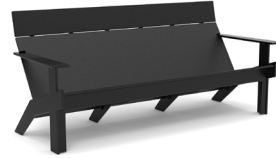

charcoal: LL-LC-SFA77T-CG

black: LL-LC-SFA77T-BL

cloud: LL-LC-SFA77T-CW

leaf: LL-LC-SFA77T-LG

apple red: LL-LC-SFA77T-AR

driftwood: LL-LC-SFA77T-DW

navy blue: LL-LC-SFA77T-NB

collection: lollygagger

material: HDPE

dimensions: width: 77" (195.6cm)
depth: 29.5" (74.9cm)
height: 29.5" (74.9cm)

weight: 113 lbs (35.8kg)

also available as
lollygagger sofa 77.

shipping dimensions: 24.5" x 4.5" x 74"
shipping weight: 128 lbs (58.1kg)

shipped flat packed
some assembly required

sky: LL-LC-SFA77T-SB

sunset: LL-LC-SFA77T-OR