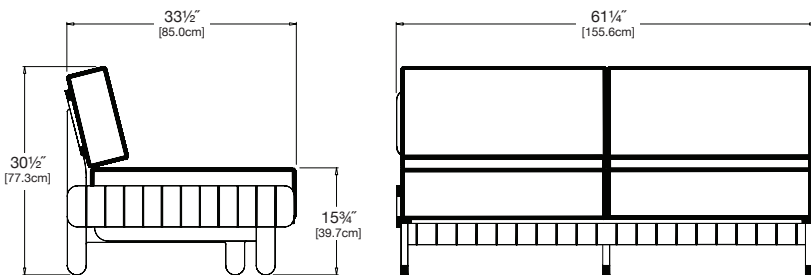

driftwood:
SS-LS-(cushion code)-DW

collection: sunnyside

material: recycled HDPE

dimensions: width: 61.25" (155.6cm)
depth: 33.5" (85.0cm)
height: 30.5" (77.3cm)

weight: 94 lbs (42.7kg)

pairs well with sunnyside ottoman.

shipping: Pallet

ships fully assembled

sky:
SS-LS-(cushion code)-SB