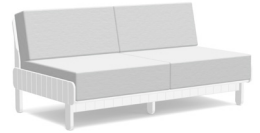

charcoal:
SS-LS-(cushion code)-CG

black:
SS-LS-(cushion code)-BL

cloud:
SS-LS-(cushion code)-CW

leaf:
SS-LS-(cushion code)-LG

apple red:
SS-LS-(cushion code)-AR

cushion codes:

regatta: 5493

silver: 40433

flax: 5492

petal: 40431

charcoal: 40483

navy: 5493

driftwood:
SS-LS-(cushion code)-DW

navy blue:
SS-LS-(cushion code)-NB

collection: sunnyside

material: recycled HDPE

dimensions: width: 61.25" (155.6cm)
depth: 33.5" (85.0cm)
height: 30.5" (77.3cm)

weight: 94 lbs (42.7kg)

pairs well with sunnyside ottoman.

shipping: Pallet

ships fully assembled

sky:
SS-LS-(cushion code)-SB