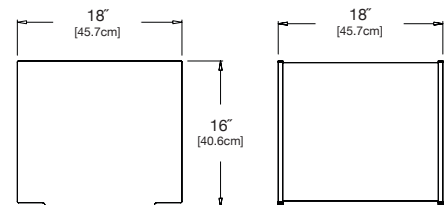

shipping dimensions: 18" x 14" x 4"
shipping weight: 22 lbs (10.0kg)

tetra tall

SKU: FC-TT11G-(color code)

dimensions:
width: 14" (35.7cm)
depth: 14" (35.7cm)
height: 20.5" (52.3cm)

weight:
16 lbs (7.3kg)

use with:
flora collection planters

shipping dimensions: 24" x 18" x 4"
shipping weight: 22 lbs (10.0kg)

rectangle 8

SKU: FC-R8G-(color code)

dimensions:
width: 36" (91.4cm)
depth: 6" (15.2cm)
height: 8" (20.3cm)

weight:
14 lbs (6.4kg)

use with:
flora collection planters

shipping dimensions: 36" x 12" x 4"
shipping weight: 16 lbs (6.4kg)

square 22

SKU: FC-S22G-(color code)

dimensions:
width: 18" (45.7cm)
depth: 18" (45.7cm)
height: 16" (40.6cm)

weight:
24 lbs (10.9kg)

use with:
flora collection planters

shipping dimensions: 20" x 20" x 4"
shipping weight: 26 lbs (11.8kg)

square 60

SKU: FC-S60G-(color code)

dimensions:
width: 24" (61.0cm)
depth: 24" (61.0cm)
height: 24" (61.0cm)