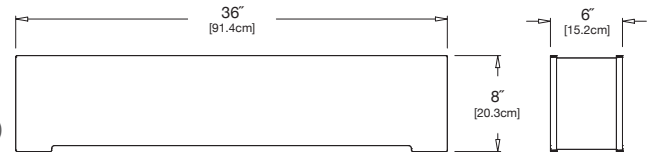

shipping dimensions: 18" x 14" x 4"
shipping weight: 22 lbs (10.0kg)

tetra tall

SKU: FC-TT11G-(color code)

dimensions:
width: 14" (35.7cm)
depth: 14" (35.7cm)
height: 20.5" (52.3cm)

weight:
16 lbs (7.3kg)

use with:
flora collection planters

shipping dimensions: 24" x 18" x 4"
shipping weight: 22 lbs (10.0kg)

rectangle 8

SKU: FC-R8G-(color code)

dimensions:
width: 36" (91.4cm)
depth: 6" (15.2cm)
height: 8" (20.3cm)

weight:
14 lbs (6.4kg)

use with:
flora collection planters

shipping dimensions: 36" x 12" x 4"
shipping weight: 16 lbs (6.4kg)

square 22

SKU: FC-S22G-(color code)

dimensions:
width: 18" (45.7cm)
depth: 18" (45.7cm)
height: 16" (40.6cm)

weight:
24 lbs (10.9kg)

use with:
flora collection planters

shipping dimensions: 20" x 20" x 4"
shipping weight: 26 lbs (11.8kg)

square 60

SKU: FC-S60G-(color code)

dimensions:
width: 24" (61.0cm)
depth: 24" (61.0cm)
height: 24" (61.0cm)