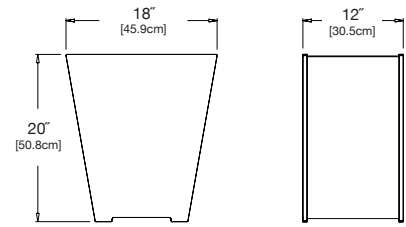

sky: color code SB

sunset: color code OR

taper 15

SKU: FC-T15G-(color code)

dimensions:
width: 18" (45.9cm)
depth: 12" (30.5cm)
height: 20" (50.8cm)

weight:
16 lbs (7.3kg)

use with:
flora collection planters

shipping dimensions: 18" x 14" x 4"
shipping weight: 22 lbs (10.0kg)

tetra tall

SKU: FC-TT11G-(color code)

dimensions:
width: 14" (35.7cm)
depth: 14" (35.7cm)
height: 20.5" (52.3cm)

weight:
16 lbs (7.3kg)

use with:
flora collection planters

shipping dimensions: 24" x 18" x 4"
shipping weight: 22 lbs (10.0kg)

rectangle 8

SKU: FC-R8G-(color code)

dimensions:
width: 36" (91.4cm)
depth: 6" (15.2cm)
height: 8" (20.3cm)

weight:
14 lbs (6.4kg)

use with:
flora collection planters

shipping dimensions: 36" x 12" x 4"
shipping weight: 16 lbs (6.4kg)

square 22

SKU: FC-S22G-(color code)

dimensions:
width: 18" (45.7cm)
depth: 18" (45.7cm)
height: 16" (40.6cm)