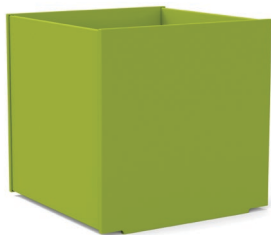

sky: color code SB

sunset: color code OR

taper 15

SKU: FC-T15G-(color code)

dimensions:
width: 18" (45.9cm)
depth: 12" (30.5cm)
height: 20" (50.8cm)

weight:
16 lbs (7.3kg)

use with:
flora collection planters

use with:
flora collection planters

shipping dimensions: 24" x 18" x 4"
shipping weight: 22 lbs (10.0kg)

rectangle 8

SKU: FC-R8G-(color code)

dimensions:
width: 36" (91.4cm)
depth: 6" (15.2cm)
height: 8" (20.3cm)

weight:
14 lbs (6.4kg)

use with:
flora collection planters

shipping dimensions: 36" x 12" x 4"
shipping weight: 16 lbs (6.4kg)

square 22

SKU: FC-S22G-(color code)

dimensions:
width: 18" (45.7cm)
depth: 18" (45.7cm)
height: 16" (40.6cm)

weight:
24 lbs (10.9kg)

use with:
flora collection planters

shipping dimensions: 20" x 20" x 4"
shipping weight: 26 lbs (11.8kg)

square 60

SKU: FC-S60G-(color code)

dimensions:
width: 24" (61.0cm)
depth: 24" (61.0cm)
height: 24" (61.0cm)