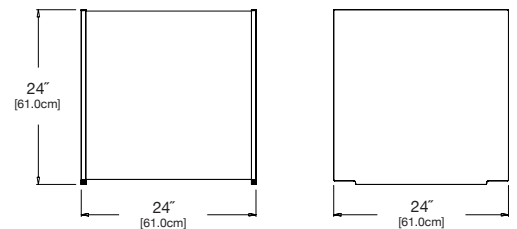

shipping dimensions: 24" x 24" x 6"
shipping weight: 62 lbs (28.1kg)