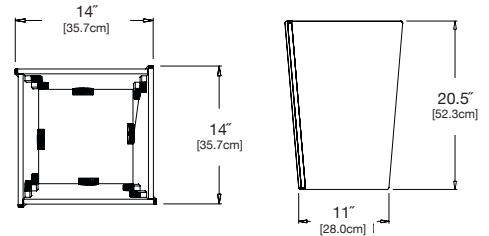

shipping dimensions: 18" x 14" x 4"
shipping weight: 22 lbs (10.0kg)

tetra tall

SKU: FC-TT11G-(color code)

dimensions:
width: 14" (35.7cm)
depth: 14" (35.7cm)
height: 20.5" (52.3cm)

weight:
16 lbs (7.3kg)

use with:
flora collection planters

shipping dimensions: 24" x 18" x 4"
shipping weight: 22 lbs (10.0kg)

rectangle 8

SKU: FC-R8G-(color code)

dimensions:
width: 36" (91.4cm)
depth: 6" (15.2cm)
height: 8" (20.3cm)

weight:
14 lbs (6.4kg)

use with:
flora collection planters

shipping dimensions: 36" x 12" x 4"
shipping weight: 16 lbs (6.4kg)

square 22

SKU: FC-S22G-(color code)

dimensions:
width: 18" (45.7cm)
depth: 18" (45.7cm)
height: 16" (40.6cm)

weight:
24 lbs (10.9kg)

use with:
flora collection planters

shipping dimensions: 20" x 20" x 4"
shipping weight: 26 lbs (11.8kg)

square 60

SKU: FC-S60G-(color code)

dimensions:
width: 24" (61.0cm)
depth: 24" (61.0cm)
height: 24" (61.0cm)