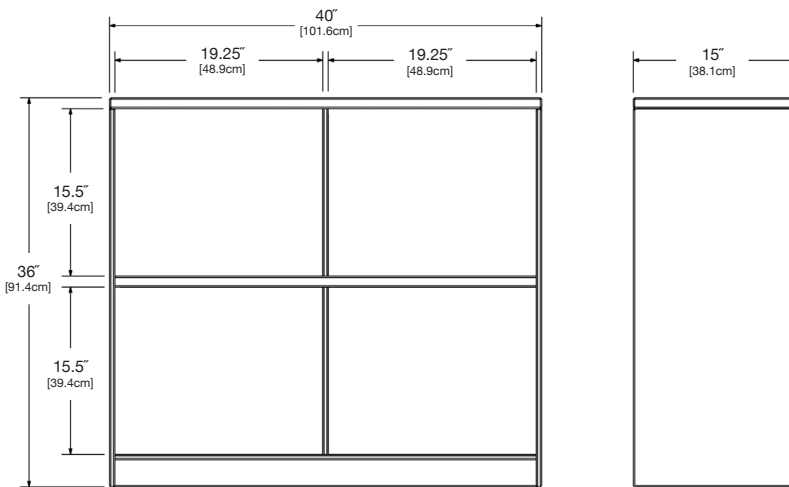

charcoal: LL-SDR-CUB401536-CG

black: LL-SDR-CUB401536-BL

cloud: LL-SDR-CUB401536-CW

leaf: LL-SDR-CUB401536-LG

apple red: LL-SDR-CUB401536-AR

driftwood: LL-SDR-CUB401536-DW

navy blue: LL-SDR-CUB401536-NB

collection: slider  
 material: HDPE  
 dimensions: width: 40" (101.6cm)  
 depth: 15" (38.1cm)  
 height: 36" (91.4cm)  
 weight: 102 lbs (46.3kg)

pairs well with  
 Slider Cubby Cabinet.

shipping dimensions: pallet

ships standard  
 fully assembled

sky: LL-SDR-CUB401536-SB

sunset: LL-SDR-CUB401536-OR