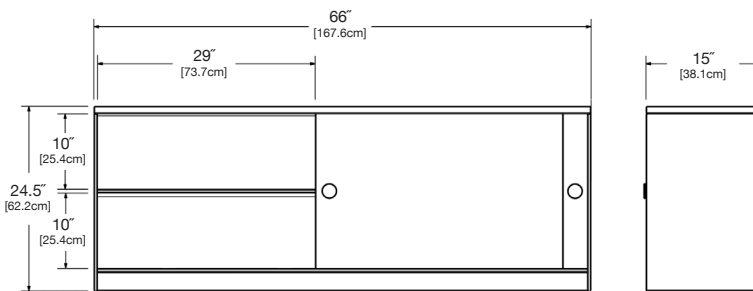

Available with CW doors in all colors.
LL-SDR-CCB401536-CW-(color code)

black: LL-SDR-CSL661525-BL

cloud: LL-SDR-CSL661525-CW

leaf: LL-SDR-CSL661525-LG

apple red: LL-SDR-CSL661525-AR

charcoal: LL-SDR-CSL661525-CG

driftwood: LL-SDR-CSL661525-DW

navy blue: LL-SDR-CSL661525-NB

collection: slider
material: HDPE
dimensions: width: 66" (167.6cm)
depth: 15" (38.1cm)
height: 24.5" (62.2cm)
weight: 135 lbs (61.2kg)

pairs well with
Platform One Sectional Sofa.

shipping dimensions: pallet

ships standard
fully assembled

sky: LL-SDR-CSL661525-SB

sunset: LL-SDR-CSL661525-OR