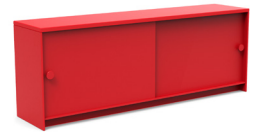

Available with CW doors in all colors.
LL-SDR-CCB401536-CW-(color code)

black: LL-SDR-CSL661525-BL

cloud: LL-SDR-CSL661525-CW

leaf: LL-SDR-CSL661525-LG

apple red: LL-SDR-CSL661525-AR

charcoal: LL-SDR-CSL661525-CG

driftwood: LL-SDR-CSL661525-DW

navy blue: LL-SDR-CSL661525-NB

collection: slider
material: HDPE
dimensions: width: 66" (167.6cm)
depth: 15" (38.1cm)
height: 24.5" (62.2cm)
weight: 135 lbs (61.2kg)

pairs well with
Platform One Sectional Sofa.