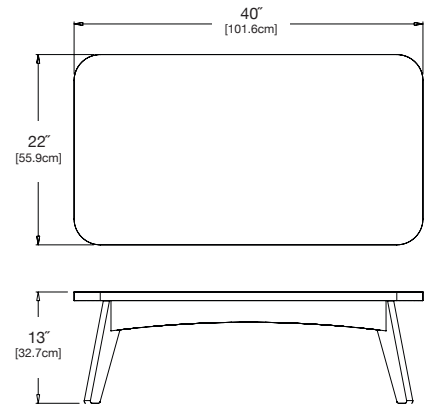

## round

**SKU:** SA-CRD-(color code)

**dimensions:**

width: 36" (91.4cm)  
depth: 36" (91.4cm)  
height: 13" (32.7cm)

**weight:**

52 lbs (23.6kg)

**collection:**

satellite

## rectangle

**SKU:** SA-CRC-(color code)

**dimensions:**

width: 40" (101.6cm)  
depth: 22" (55.9cm)  
height: 13" (32.7cm)

**weight:**

41 lbs (18.9kg)

**collection:**

satellite

**shipping dimensions:** 24" × 4" × 48"  
**shipping weight:** 48 lbs (21.8kg)

## oval

**SKU:** SA-CO-(color code)

**dimensions:**

width: 42" (106.7cm)  
depth: 23" (58.4cm)  
height: 13" (32.7cm)

**weight:**

37 lbs (16.8kg)

**collection:**

satellite