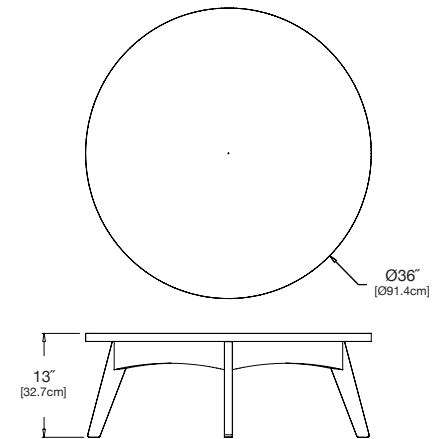

## round

**SKU:** SA-CRD-(color code)

**dimensions:**

width: 36" (91.4cm)  
depth: 36" (91.4cm)  
height: 13" (32.7cm)

**weight:**

52 lbs (23.6kg)

**collection:**

satellite

**shipping dimensions:** 36" × 6" × 36"  
**shipping weight:** 60 lbs (27.2kg)

## rectangle

**SKU:** SA-CRC-(color code)

**dimensions:**

width: 40" (101.6cm)  
depth: 22" (55.9cm)  
height: 13" (32.7cm)

**weight:**

41 lbs (18.9kg)

**collection:**

satellite

## oval

**SKU:** SA-CO-(color code)

**dimensions:**

width: 42" (106.7cm)  
depth: 23" (58.4cm)  
height: 13" (32.7cm)

**weight:**

37 lbs (16.8kg)

**collection:**

satellite