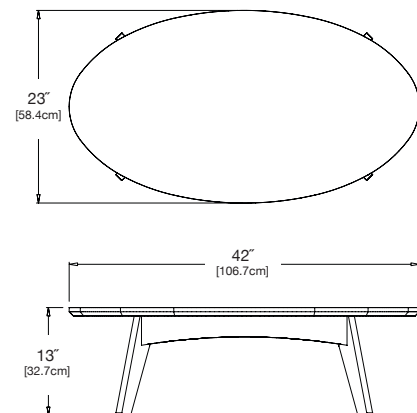

## round

**SKU:** SA-CRD-(color code)

**dimensions:**

width: 36" (91.4cm)  
depth: 36" (91.4cm)  
height: 13" (32.7cm)

**weight:**

52 lbs (23.6kg)

**collection:**

satellite

## rectangle

**SKU:** SA-CRC-(color code)

**dimensions:**

width: 40" (101.6cm)  
depth: 22" (55.9cm)  
height: 13" (32.7cm)

**weight:**

41 lbs (18.9kg)

**collection:**

satellite

**shipping dimensions:** 24" × 4" × 48"  
**shipping weight:** 48 lbs (21.8kg)

## oval

**SKU:** SA-CO-(color code)

**dimensions:**

width: 42" (106.7cm)  
depth: 23" (58.4cm)  
height: 13" (32.7cm)

**weight:**

37 lbs (16.8kg)

**collection:**

satellite