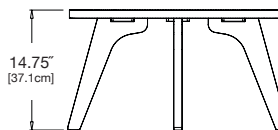

sky: color code SB

sunset: color code OR

round 18 inch

SKU: SA-ER18-(color code)

dimensions:
width: 18" (45.7cm)
depth: 18" (45.7cm)
height: 16" (40.6cm)

weight:
11 lbs (5.0kg)

collection:
satellite

shipping dimensions: 18" x 18" x 4"
shipping weight: 14 lbs (6.4kg)

square 18 inch

SKU: SA-ES18-(color code)

dimensions:
width: 18" (45.7cm)
depth: 18" (45.7cm)
height: 16" (40.6cm)

weight:
11 lbs (5.0kg)

collection:
satellite

shipping dimensions: 18" x 18" x 4"
shipping weight: 14 lbs (6.4kg)

round 26 inch

SKU: SA-ER26-(color code)

dimensions:
width: 26" (66.0cm)
depth: 26" (66.0cm)
height: 14.75" (37.1cm)

weight:
23 lbs (10.4kg)

collection:
satellite

shipping dimensions: 26" x 6" x 6"
shipping weight: 28 lbs (12.7kg)

square 26 inch

SKU: SA-ES26-(color code)

dimensions:
width: 26" (66.0cm)
depth: 26" (66.0cm)
height: 14.75" (37.1cm)

weight:
28 lbs (12.7kg)

collection:
satellite

shipping dimensions: 26" x 6" x 6"
shipping weight: 32 lbs (14.5kg)