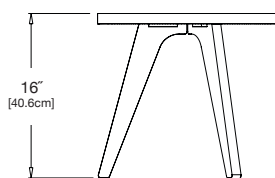

sky: color code SB

sunset: color code OR

round 18 inch

SKU: SA-ER18-(color code)

dimensions:
width: 18" (45.7cm)
depth: 18" (45.7cm)
height: 16" (40.6cm)

weight:
11 lbs (5.0kg)

collection:
satellite

shipping dimensions: 18" x 18" x 4"
shipping weight: 14 lbs (6.4kg)

square 18 inch

SKU: SA-ES18-(color code)

dimensions:
width: 18" (45.7cm)
depth: 18" (45.7cm)
height: 16" (40.6cm)

weight:
11 lbs (5.0kg)

collection:
satellite

shipping dimensions: 18" x 18" x 4"
shipping weight: 14 lbs (6.4kg)

round 26 inch

SKU: SA-ER26-(color code)

dimensions:
width: 26" (66.0cm)
depth: 26" (66.0cm)
height: 14.75" (37.1cm)

weight:
23 lbs (10.4kg)

collection:
satellite

shipping dimensions: 26" x 6" x 6"
shipping weight: 28 lbs (12.7kg)

square 26 inch

SKU: SA-ES26-(color code)

dimensions:
width: 26" (66.0cm)
depth: 26" (66.0cm)
height: 14.75" (37.1cm)

weight:
28 lbs (12.7kg)

collection:
satellite

shipping dimensions: 26" x 6" x 6"
shipping weight: 32 lbs (14.5kg)