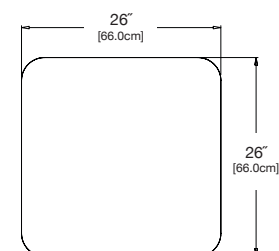

sky: color code SB

sunset: color code OR

round 18 inch

SKU: SA-ER18-(color code)

dimensions:
width: 18" (45.7cm)
depth: 18" (45.7cm)
height: 16" (40.6cm)

weight:
11 lbs (5.0kg)

collection:
satellite

shipping dimensions: 18" x 18" x 4"
shipping weight: 14 lbs (6.4kg)

square 18 inch

SKU: SA-ES18-(color code)

dimensions:
width: 18" (45.7cm)
depth: 18" (45.7cm)
height: 16" (40.6cm)

weight:
11 lbs (5.0kg)

collection:
satellite

shipping dimensions: 18" x 18" x 4"
shipping weight: 14 lbs (6.4kg)

round 26 inch

SKU: SA-ER26-(color code)

dimensions:
width: 26" (66.0cm)
depth: 26" (66.0cm)
height: 14.75" (37.1cm)

weight:
23 lbs (10.4kg)

collection:
satellite

shipping dimensions: 26" x 6" x 6"
shipping weight: 28 lbs (12.7kg)

square 26 inch

SKU: SA-ES26-(color code)

dimensions:
width: 26" (66.0cm)
depth: 26" (66.0cm)
height: 14.75" (37.1cm)

weight:
28 lbs (12.7kg)

collection:
satellite

shipping dimensions: 26" x 6" x 6"
shipping weight: 32 lbs (14.5kg)