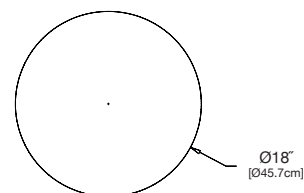

sky: color code SB

sunset: color code OR

round 18 inch

SKU: SA-ER18-(color code)

dimensions:
width: 18" (45.7cm)
depth: 18" (45.7cm)
height: 16" (40.6cm)

weight:
11 lbs (5.0kg)

collection:
satellite

shipping dimensions: 18" x 18" x 4"
shipping weight: 14 lbs (6.4kg)

square 18 inch

SKU: SA-ES18-(color code)

dimensions:
width: 18" (45.7cm)
depth: 18" (45.7cm)
height: 16" (40.6cm)

weight:
11 lbs (5.0kg)

collection:
satellite

shipping dimensions: 18" x 18" x 4"
shipping weight: 14 lbs (6.4kg)

round 26 inch

SKU: SA-ER26-(color code)

dimensions:
width: 26" (66.0cm)
depth: 26" (66.0cm)
height: 14.75" (37.1cm)

weight:
23 lbs (10.4kg)

collection:
satellite

shipping dimensions: 26" x 6" x 6"
shipping weight: 28 lbs (12.7kg)

square 26 inch

SKU: SA-ES26-(color code)

dimensions:
width: 26" (66.0cm)
depth: 26" (66.0cm)
height: 14.75" (37.1cm)

weight:
28 lbs (12.7kg)

collection:
satellite

shipping dimensions: 26" x 6" x 6"
shipping weight: 32 lbs (14.5kg)