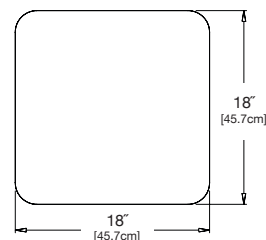

sky: color code SB

sunset: color code OR

round 18 inch

SKU: SA-ER18-(color code)

dimensions:
width: 18" (45.7cm)
depth: 18" (45.7cm)
height: 16" (40.6cm)

weight:
11 lbs (5.0kg)

collection:
satellite

shipping dimensions: 18" x 18" x 4"
shipping weight: 14 lbs (6.4kg)

square 18 inch

SKU: SA-ES18-(color code)

dimensions:
width: 18" (45.7cm)
depth: 18" (45.7cm)
height: 16" (40.6cm)

weight:
11 lbs (5.0kg)

collection:
satellite

shipping dimensions: 18" x 18" x 4"
shipping weight: 14 lbs (6.4kg)

round 26 inch

SKU: SA-ER26-(color code)

dimensions:
width: 26" (66.0cm)
depth: 26" (66.0cm)
height: 14.75" (37.1cm)

weight:
23 lbs (10.4kg)

collection:
satellite

shipping dimensions: 26" x 6" x 6"
shipping weight: 28 lbs (12.7kg)

square 26 inch

SKU: SA-ES26-(color code)

dimensions:
width: 26" (66.0cm)
depth: 26" (66.0cm)
height: 14.75" (37.1cm)

weight:
28 lbs (12.7kg)

collection:
satellite

shipping dimensions: 26" x 6" x 6"
shipping weight: 32 lbs (14.5kg)