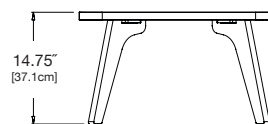

sky: color code SB

sunset: color code OR

round 18 inch

SKU: SA-ER18-(color code)

dimensions:
width: 18" (45.7cm)
depth: 18" (45.7cm)
height: 16" (40.6cm)

weight:
11 lbs (5.0kg)

collection:
satellite

shipping dimensions: 18" x 18" x 4"
shipping weight: 14 lbs (6.4kg)

square 18 inch

SKU: SA-ES18-(color code)

dimensions:
width: 18" (45.7cm)
depth: 18" (45.7cm)
height: 16" (40.6cm)

weight:
11 lbs (5.0kg)

collection:
satellite

shipping dimensions: 18" x 18" x 4"
shipping weight: 14 lbs (6.4kg)

round 26 inch

SKU: SA-ER26-(color code)

dimensions:
width: 26" (66.0cm)
depth: 26" (66.0cm)
height: 14.75" (37.1cm)

weight:
23 lbs (10.4kg)

collection:
satellite

shipping dimensions: 26" x 6" x 6"
shipping weight: 28 lbs (12.7kg)

square 26 inch

SKU: SA-ES26-(color code)

dimensions:
width: 26" (66.0cm)
depth: 26" (66.0cm)
height: 14.75" (37.1cm)

weight:
28 lbs (12.7kg)

collection:
satellite

shipping dimensions: 26" x 6" x 6"
shipping weight: 32 lbs (14.5kg)