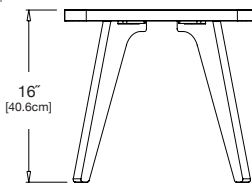

sky: color code SB

sunset: color code OR

round 18 inch

SKU: SA-ER18-(color code)

dimensions:
width: 18" (45.7cm)
depth: 18" (45.7cm)
height: 16" (40.6cm)

weight:
11 lbs (5.0kg)

collection:
satellite

shipping dimensions: 18" x 18" x 4"
shipping weight: 14 lbs (6.4kg)

square 18 inch

SKU: SA-ES18-(color code)

dimensions:
width: 18" (45.7cm)
depth: 18" (45.7cm)
height: 16" (40.6cm)

weight:
11 lbs (5.0kg)

collection:
satellite

shipping dimensions: 18" x 18" x 4"
shipping weight: 14 lbs (6.4kg)

round 26 inch

SKU: SA-ER26-(color code)

dimensions:
width: 26" (66.0cm)
depth: 26" (66.0cm)
height: 14.75" (37.1cm)

weight:
23 lbs (10.4kg)

collection:
satellite

shipping dimensions: 26" x 6" x 6"
shipping weight: 28 lbs (12.7kg)

square 26 inch

SKU: SA-ES26-(color code)

dimensions:
width: 26" (66.0cm)
depth: 26" (66.0cm)
height: 14.75" (37.1cm)

weight:
28 lbs (12.7kg)

collection:
satellite

shipping dimensions: 26" x 6" x 6"
shipping weight: 32 lbs (14.5kg)