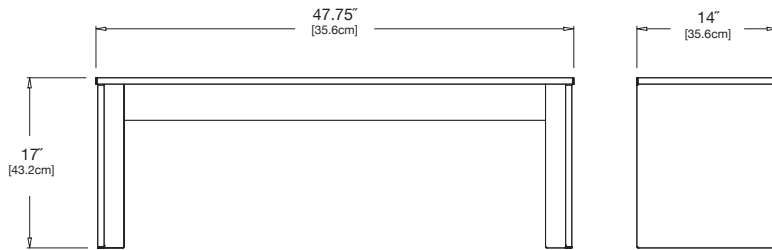

charcoal: SC-HB48-CG

black: SC-HB48-BL

cloud: SC-HB48-CW

leaf: SC-HB48-LG

apple red: SC-HB48-AR

driftwood: SC-HB48-DW

navy blue: SC-HB48-NB

<p>collection: salmela</p> <p>material: HDPE & richlite</p> <p>dimensions: width: 47.75" (121.3cm) depth: 14" (35.6cm) height: 18" (45.7cm)</p> <p>weight: 37 lbs (16.8kg)</p>	<p>pairs well with hall dining table.</p> 
<p>shipping dimensions: 18" x 4" x 48"</p> <p>shipping weight: 40 lbs (18.1kg)</p>	 <p>shipped flat packed some assembly required</p>